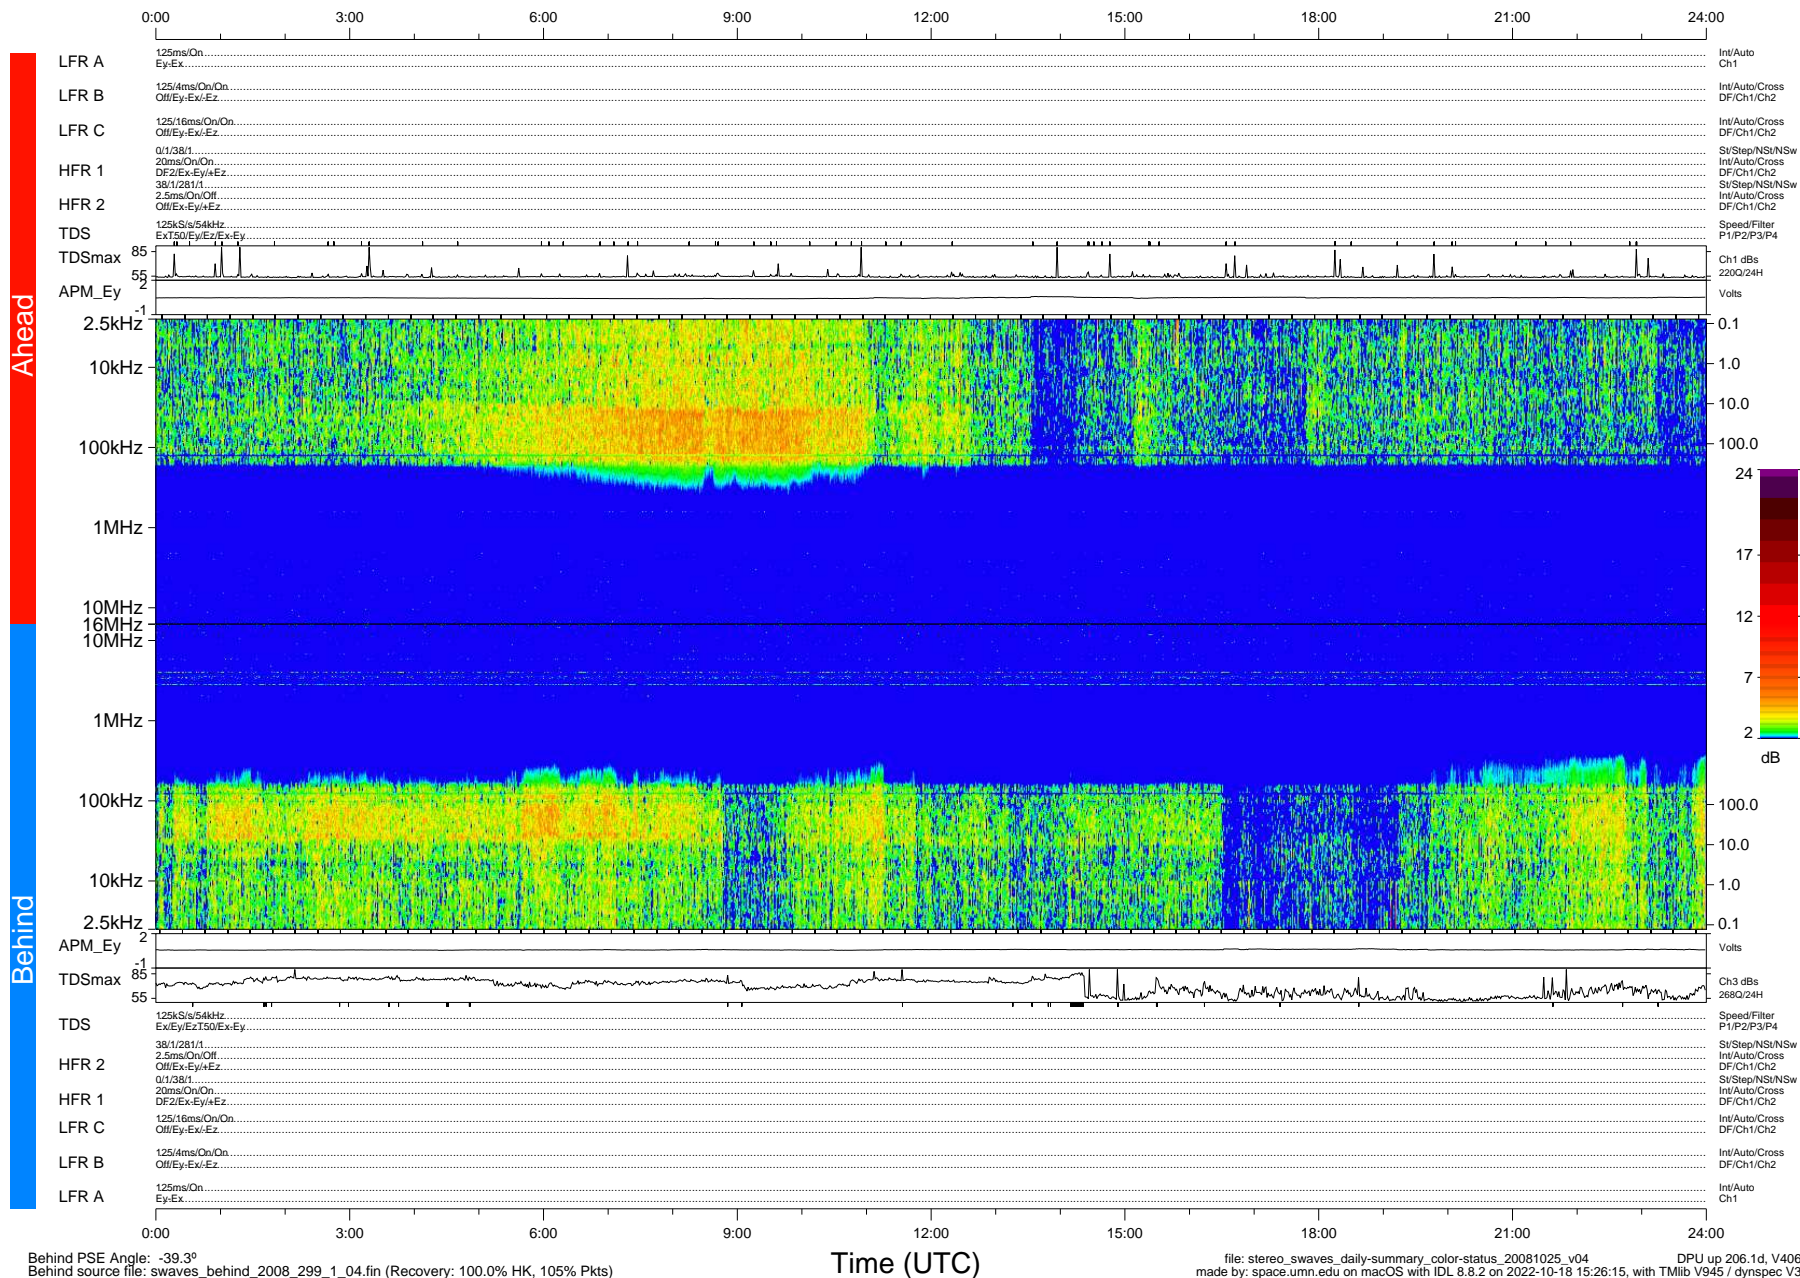

STEREO/WAVES Daily Summary - 25-Oct-2008 (DOY 299)

Ahead source file: swaves_ahead_2008_299_1_04.fin (Recovery: 100.0% HK, 98% Pkts)
Ahead PSE Angle: 41.0°

DPU up 206.4d, V406d6

Behind PSE Angle: -39.3°
Behind source file: swaves_behind_2008_299_1_04.fin (Recovery: 100.0% HK, 105% Pkts)

Time (UTC)