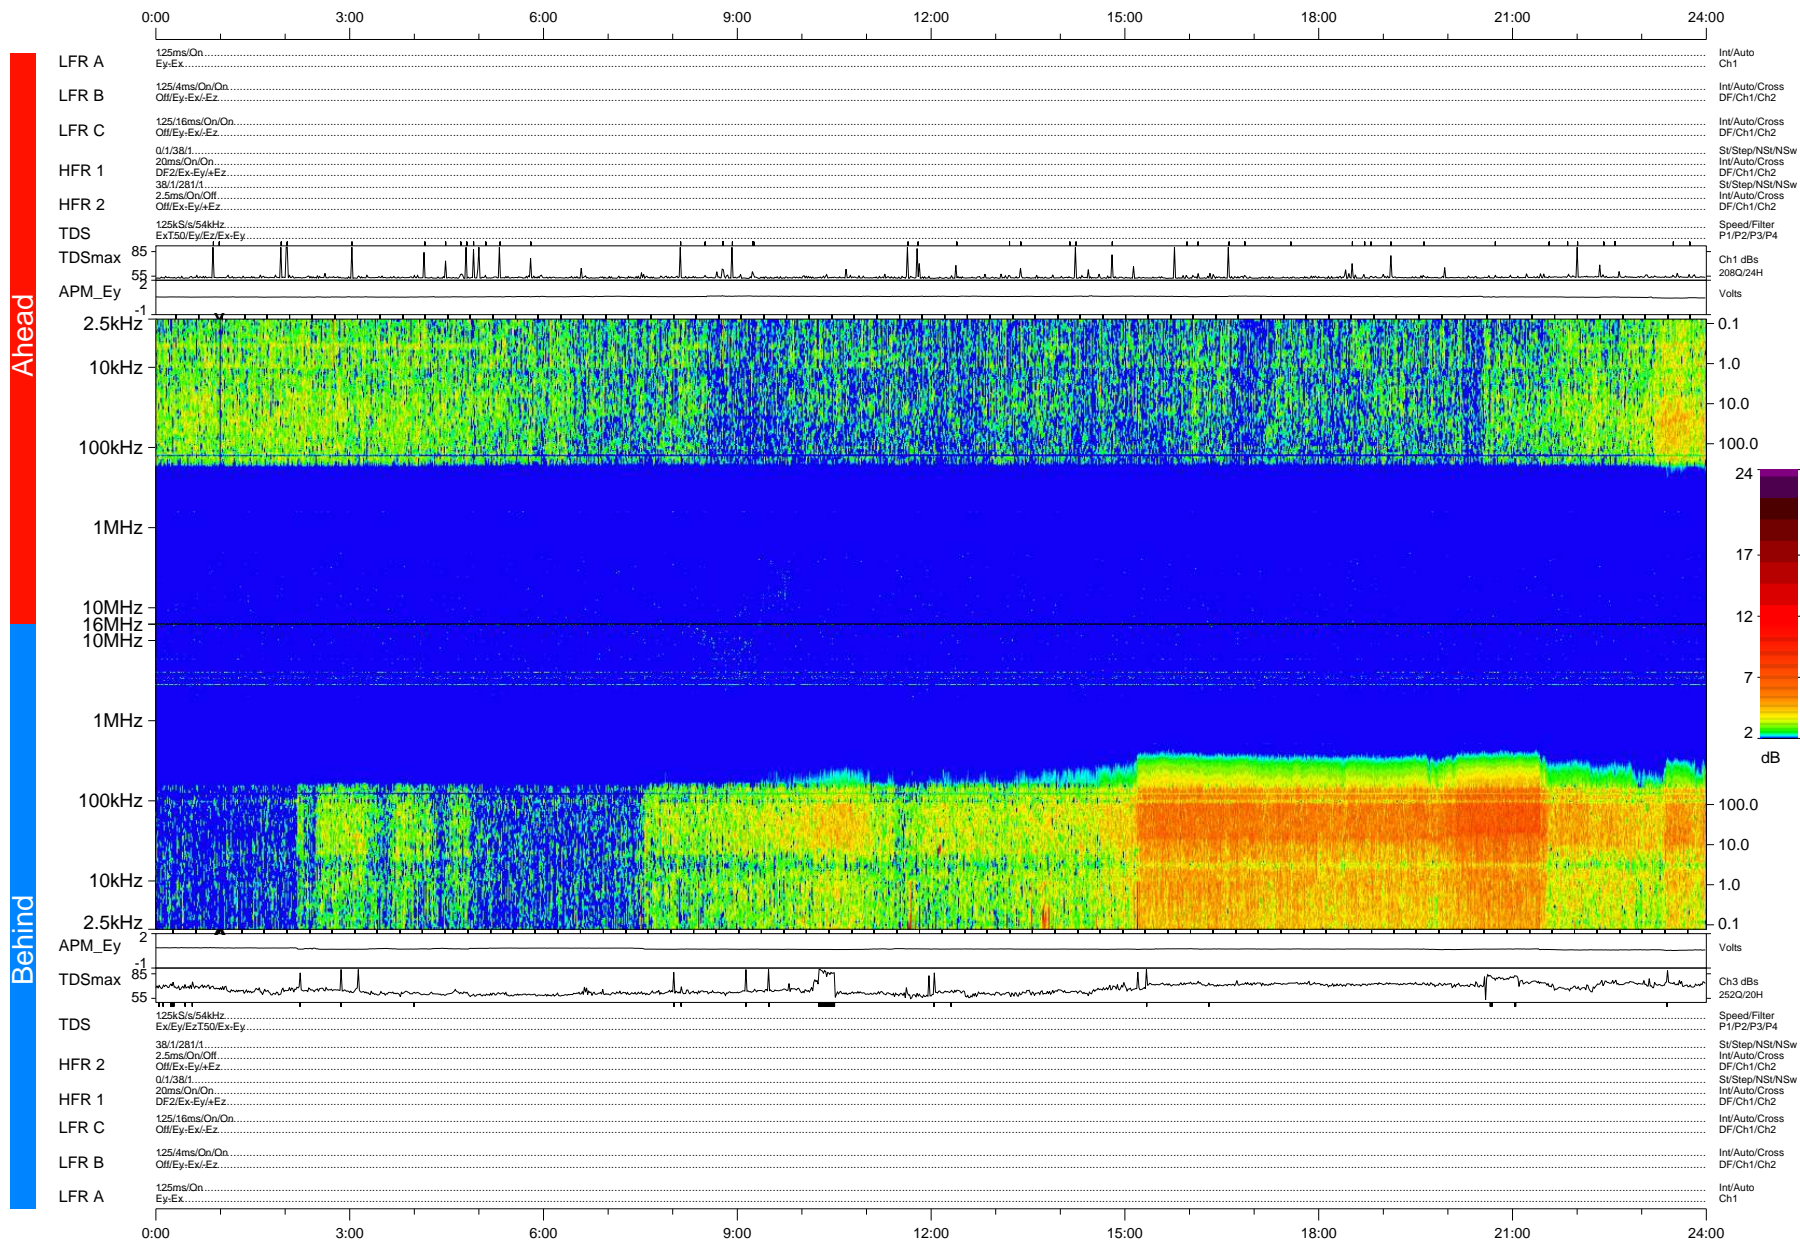

STEREO/WAVES Daily Summary - 24-Oct-2008 (DOY 298)

Ahead source file: swaves_ahead_2008_298_1_04.fin (Recovery: 100.0% HK, 96% Pkts)
Ahead PSE Angle: 41.0°

DPU up 205.4d, V406d6

Behind PSE Angle: -39.2°
Behind source file: swaves_behind_2008_298_1_04.fin (Recovery: 100.0% HK, 102% Pkts)

Time (UTC)