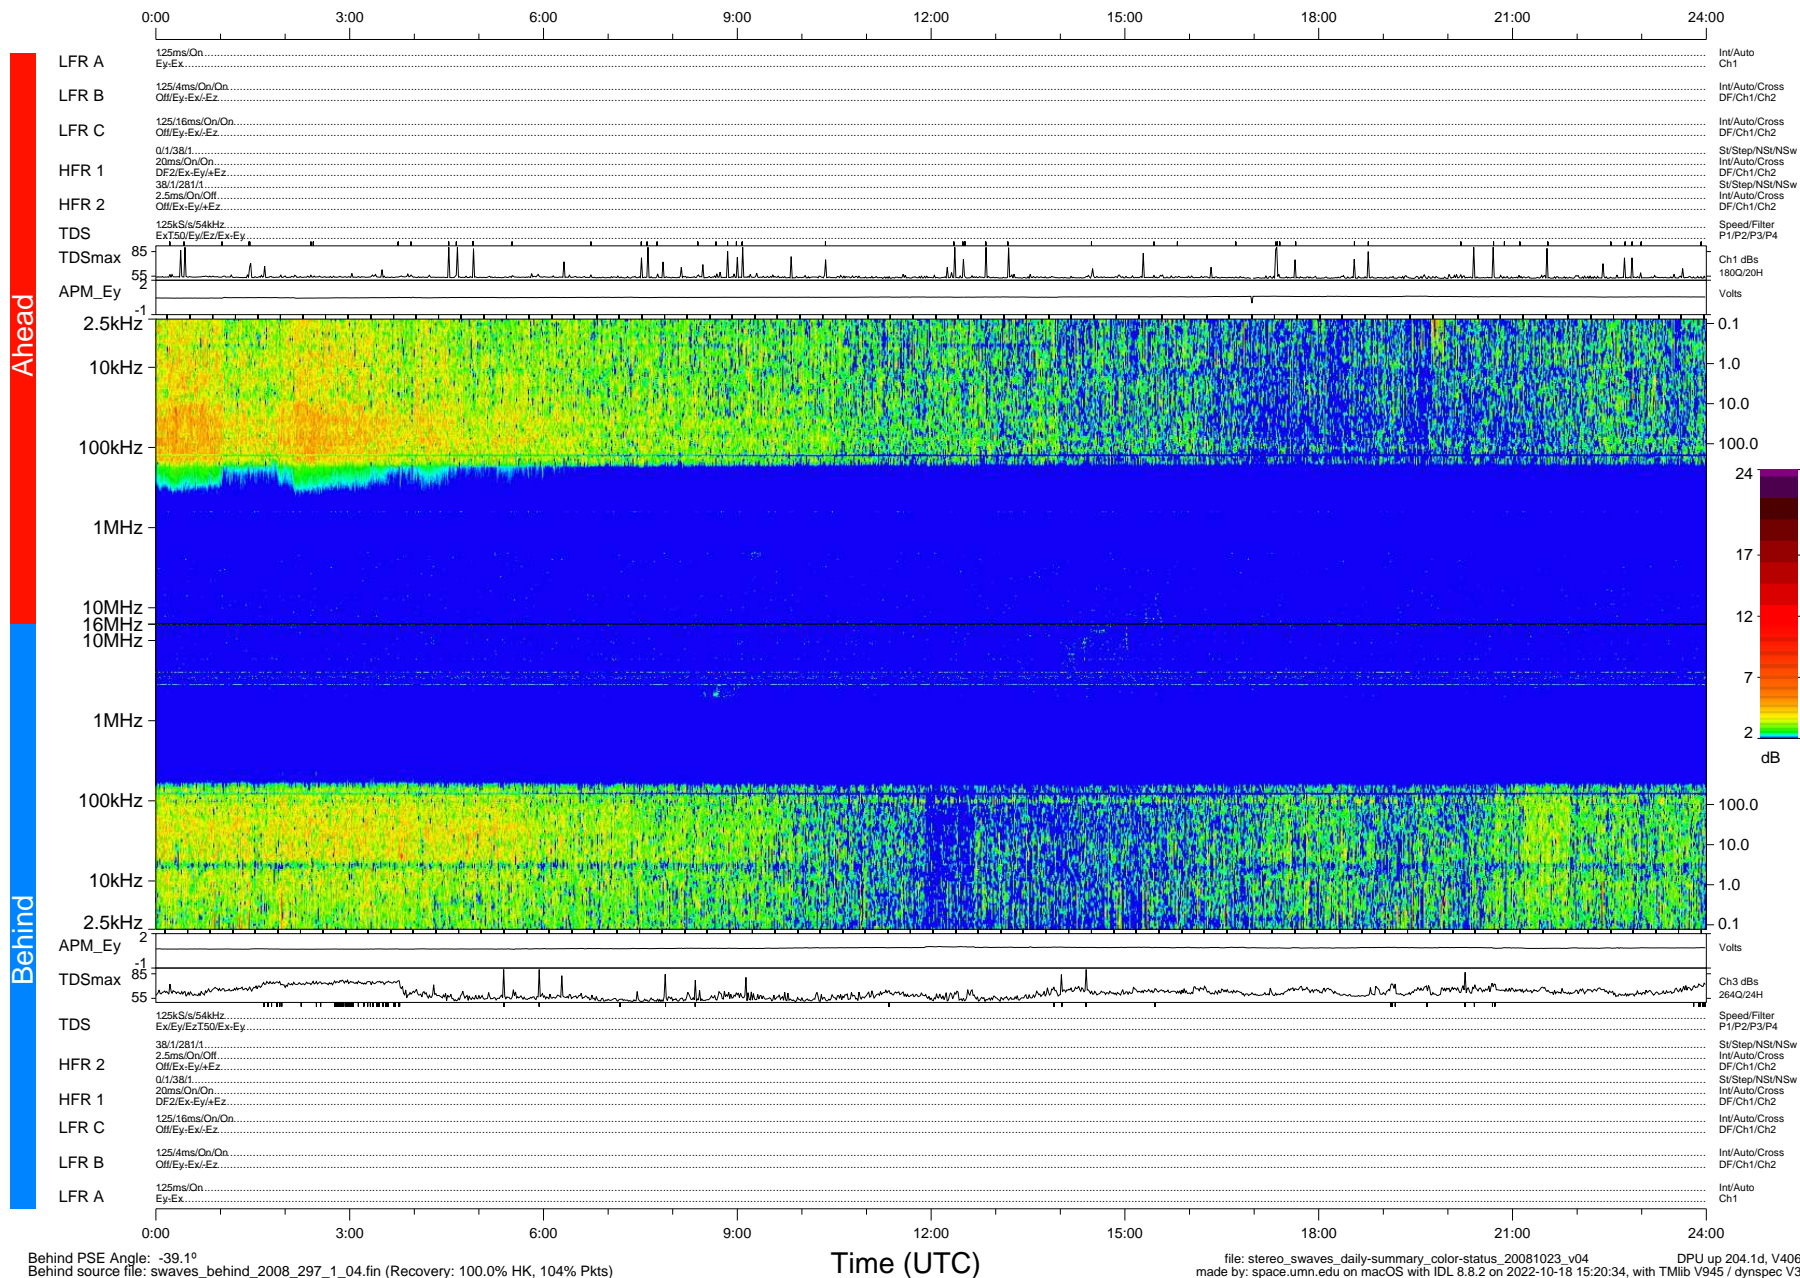

STEREO/WAVES Daily Summary - 23-Oct-2008 (DOY 297)

Ahead source file: swaves_ahead_2008_297_1_04.fin (Recovery: 100.1% HK, 92% Pkts)
Ahead PSE Angle: 41.0°

DPU up 204.4d, V406d6

Behind PSE Angle: -39.1°
Behind source file: swaves_behind_2008_297_1_04.fin (Recovery: 100.0% HK, 104% Pkts)

Time (UTC)