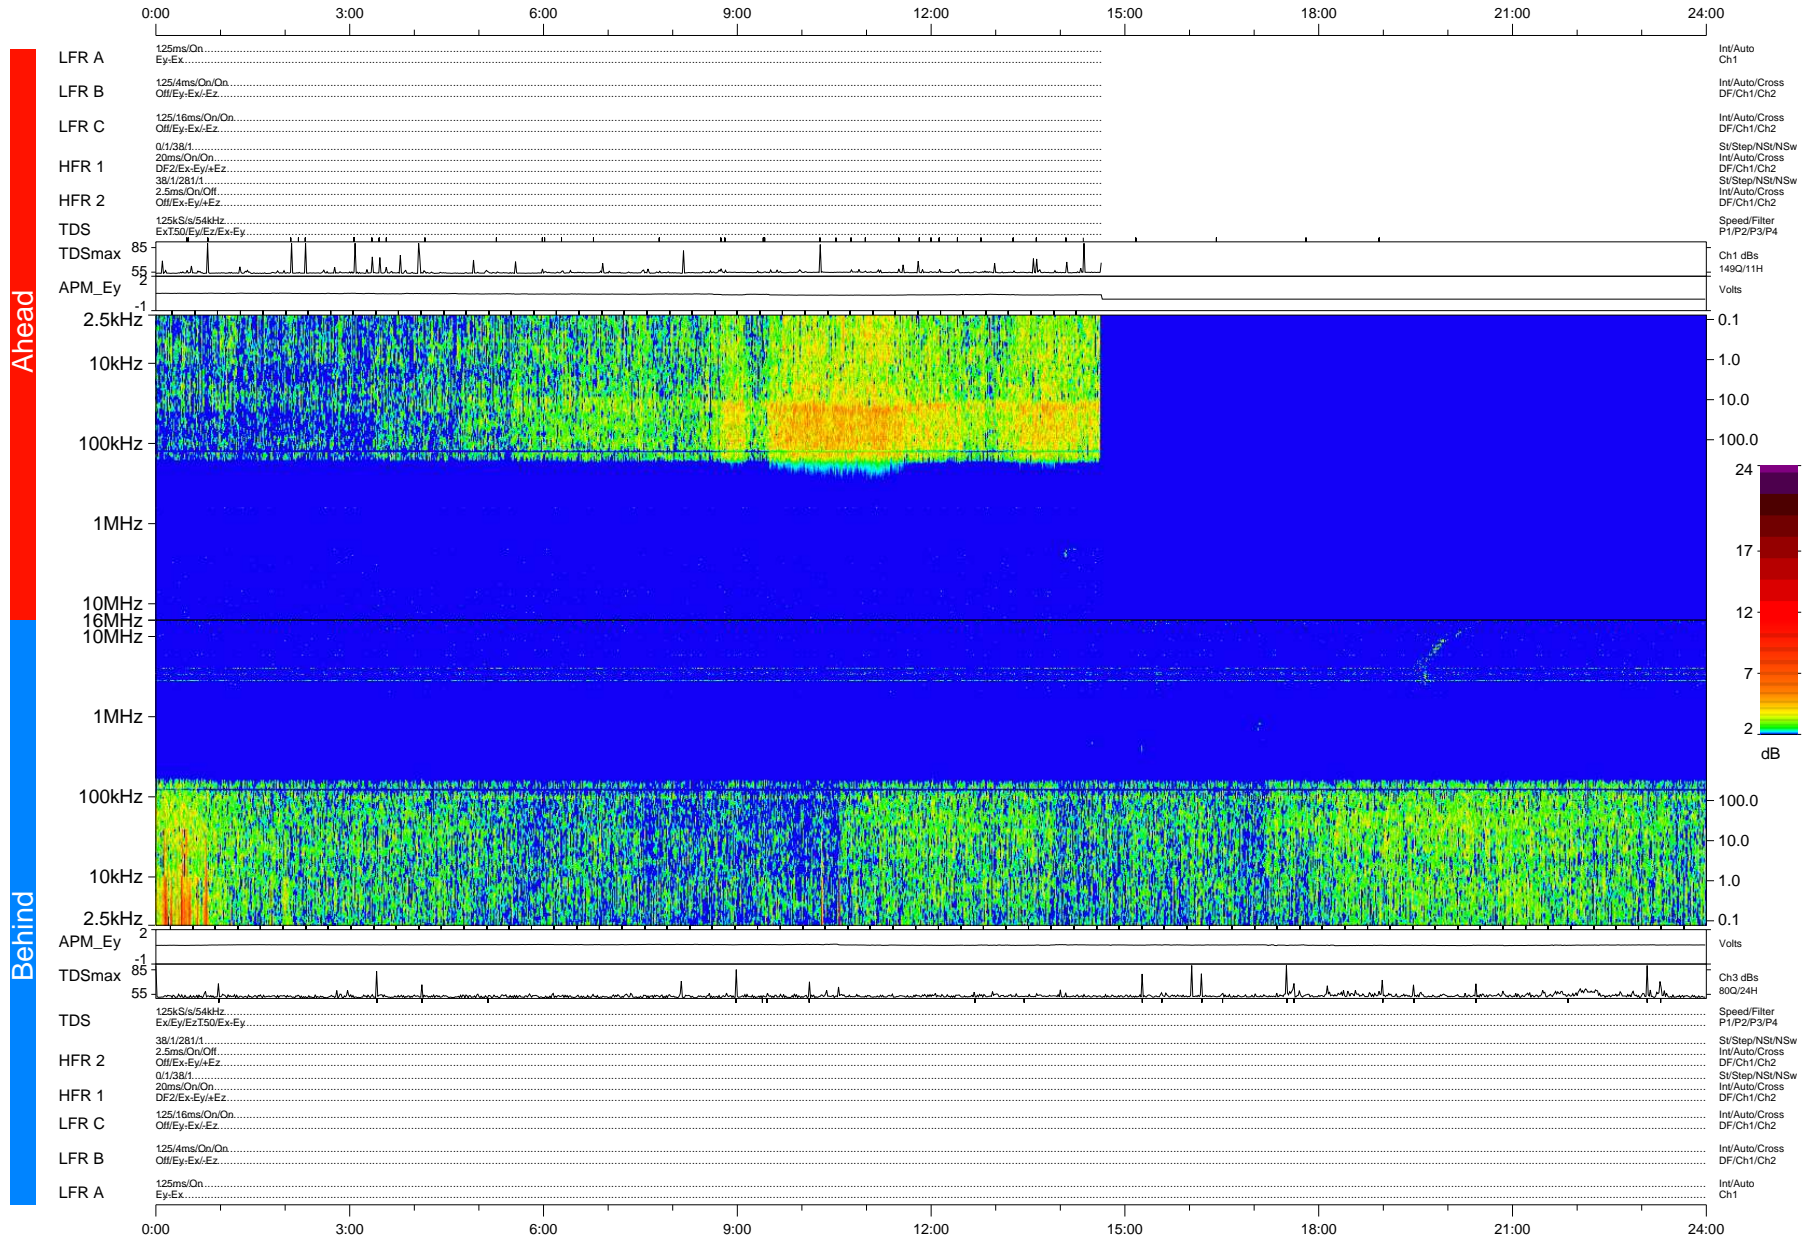

STEREO/WAVES Daily Summary - 21-Oct-2008 (DOY 295)

Ahead source file: swaves_ahead_2008_295_1_04.fin (Recovery: 61.0% HK, 61% Pkts)
Ahead PSE Angle: 40.9°

DPU up 202.0d, V406d6

Behind PSE Angle: -38.8°
Behind source file: swaves_behind_2008_295_1_04.fin (Recovery: 100.0% HK, 77% Pkts)

Time (UTC)