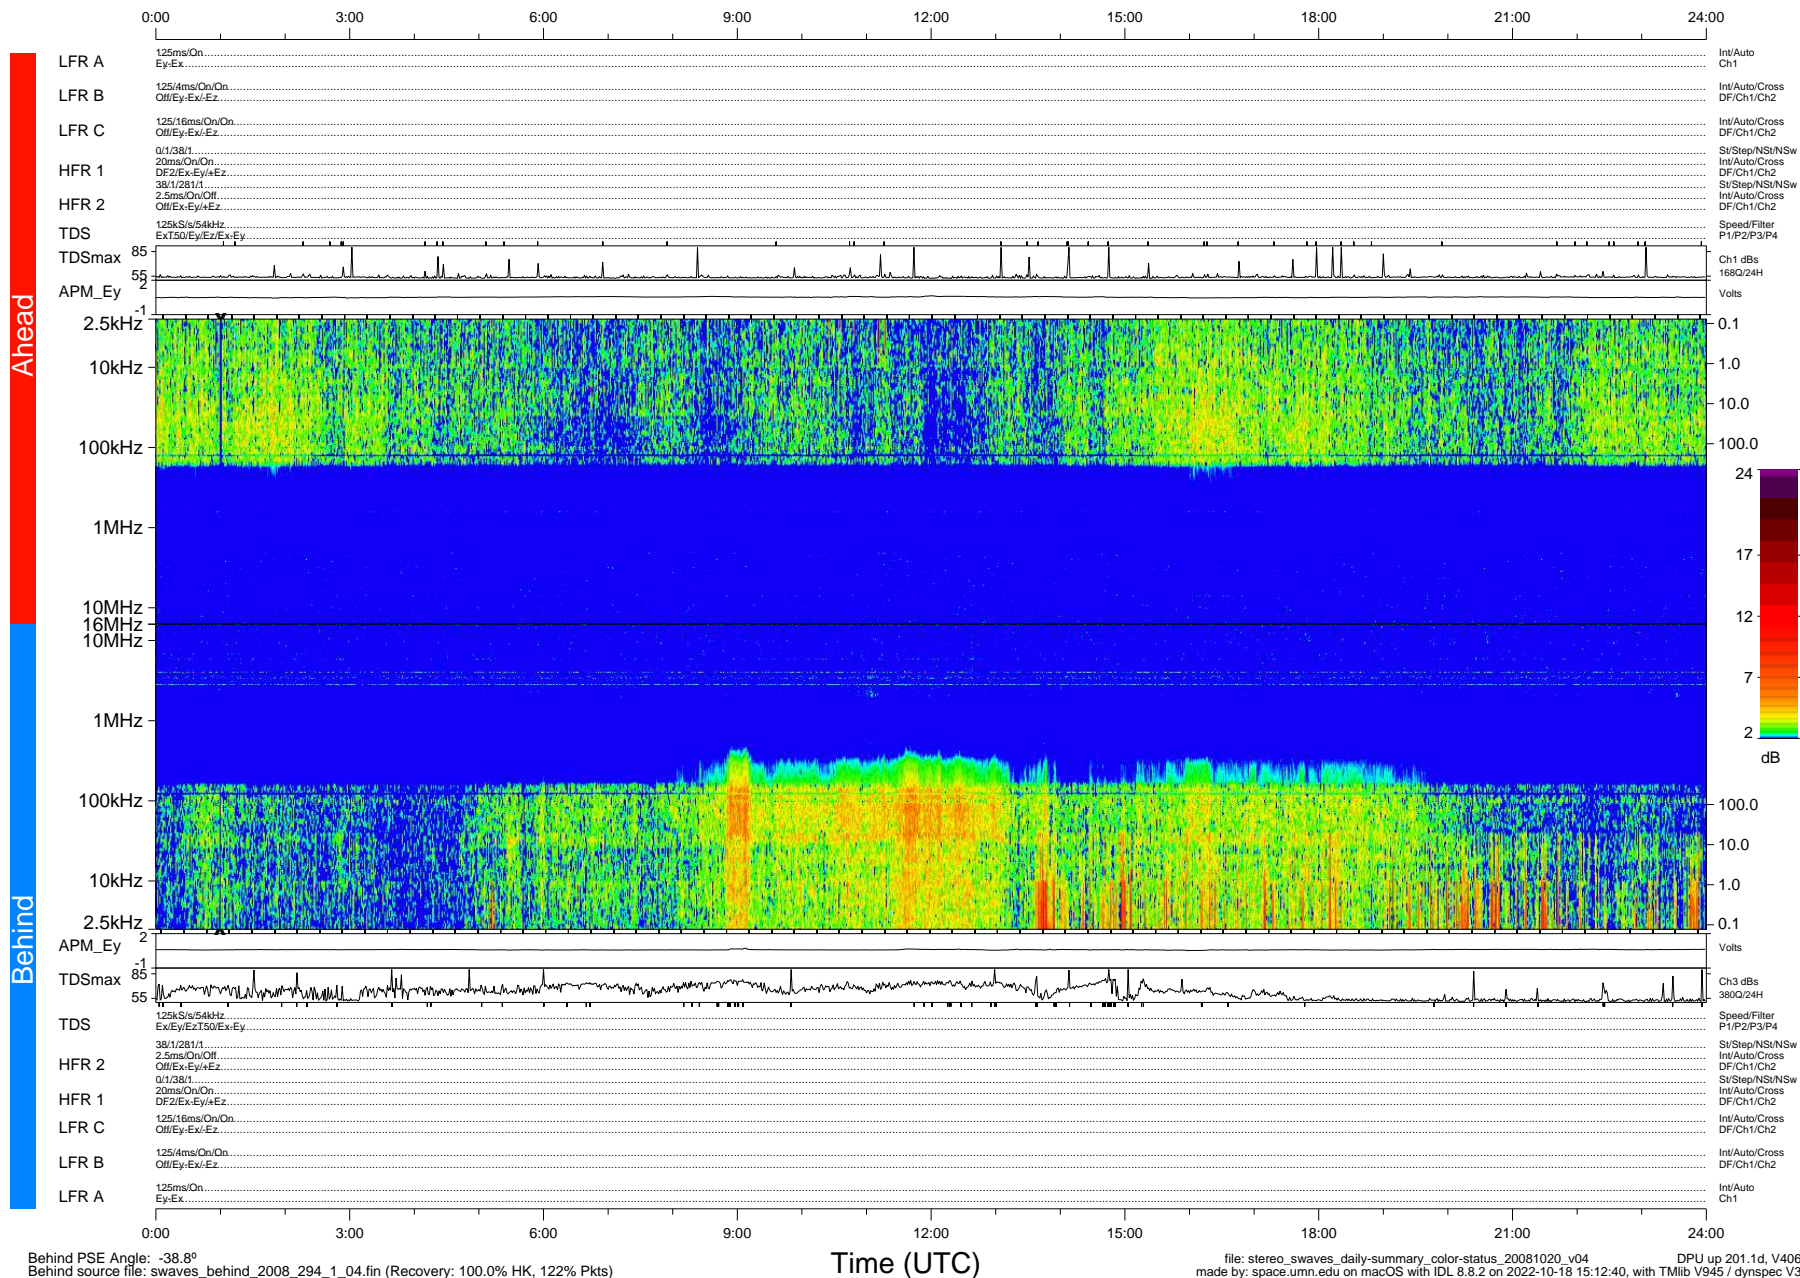

STEREO/WAVES Daily Summary - 20-Oct-2008 (DOY 294)

Ahead source file: swaves_ahead_2008_294_1_04.fin (Recovery: 100.0% HK, 90% Pkts)
Ahead PSE Angle: 40.7°

DPU up 201.4d, V406d6

Behind PSE Angle: -38.8°
Behind source file: swaves_behind_2008_294_1_04.fin (Recovery: 100.0% HK, 122% Pkts)

Time (UTC)