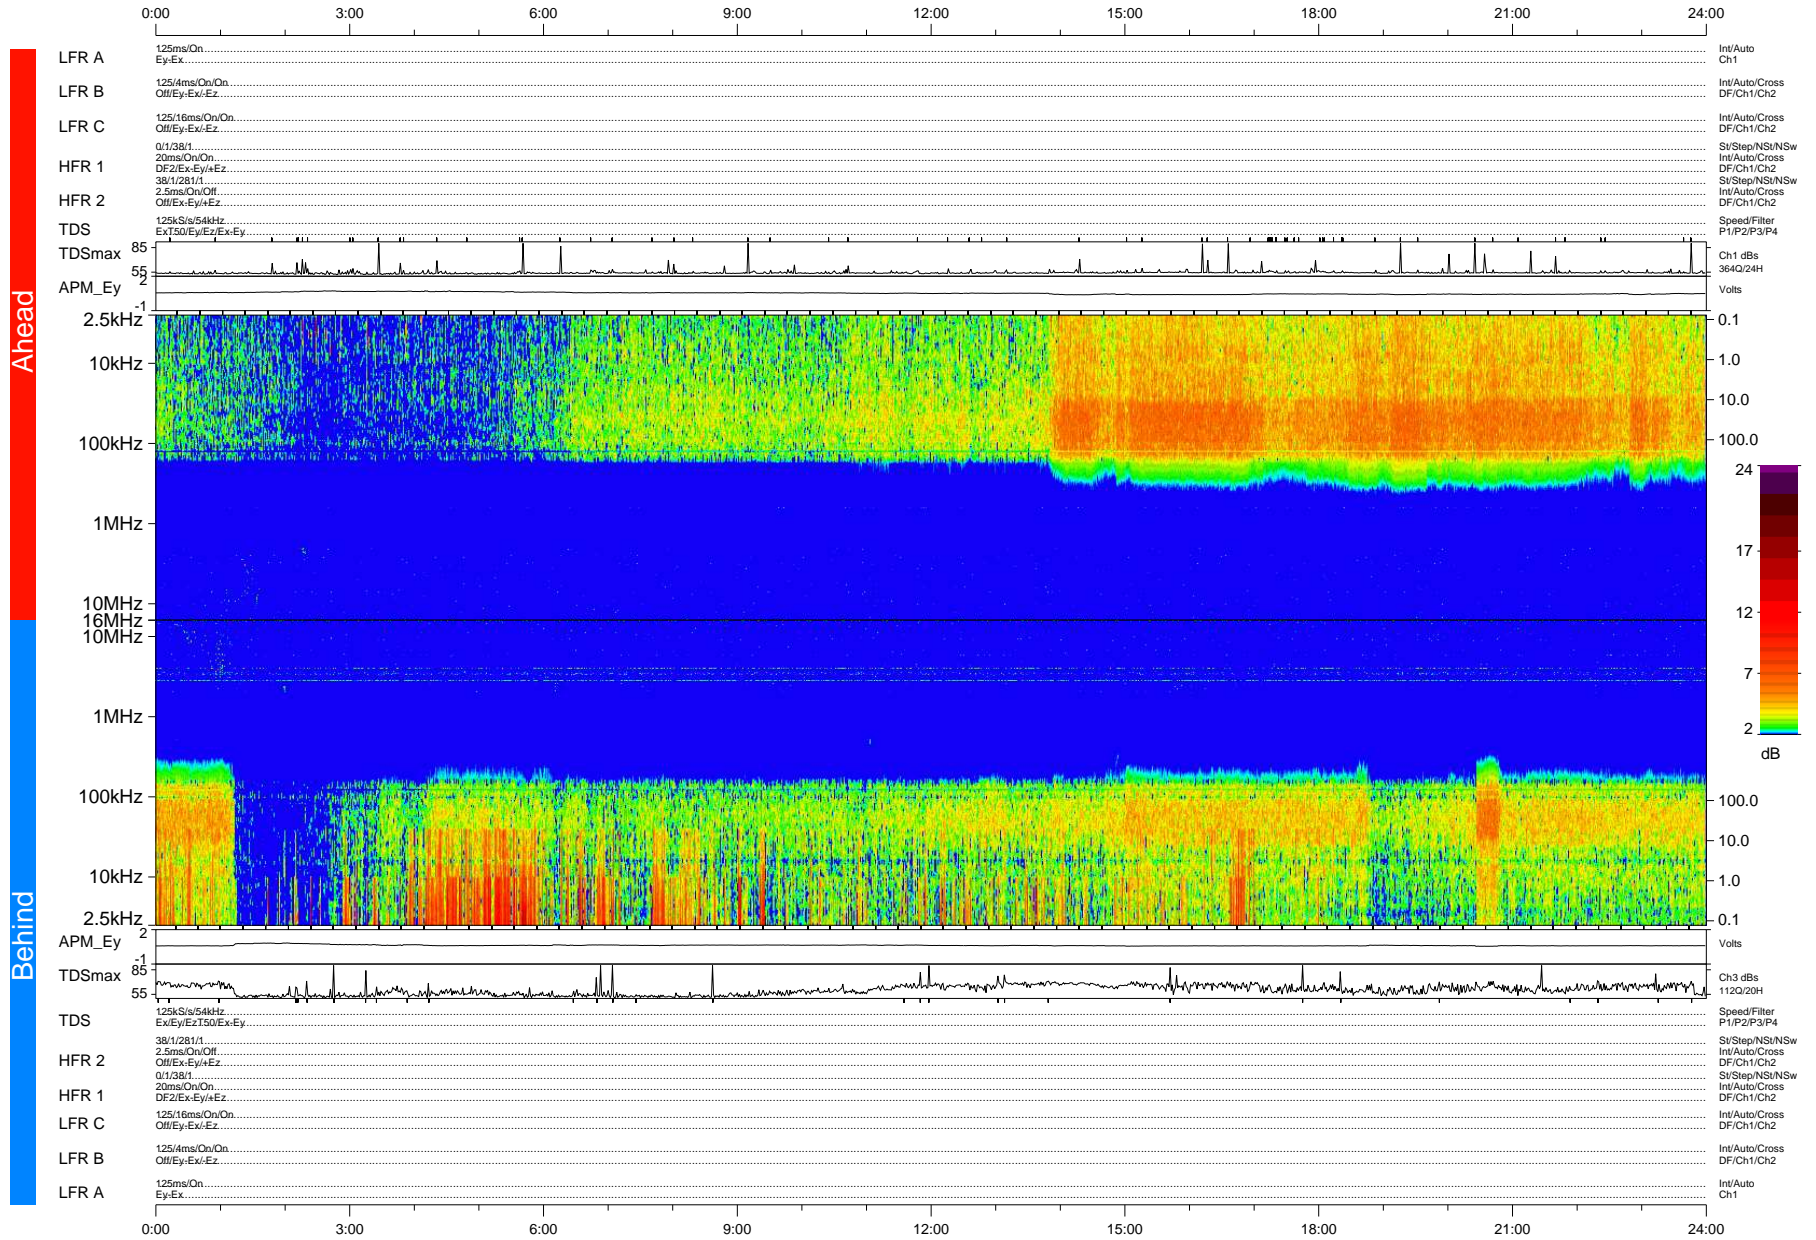

STEREO/WAVES Daily Summary - 19-Oct-2008 (DOY 293)

Ahead source file: swaves_ahead_2008_293_1_04.fin (Recovery: 100.0% HK, 119% Pkts)
Ahead PSE Angle: 40.7°

DPU up 200.4d, V406d6

Behind PSE Angle: -38.7°
Behind source file: swaves_behind_2008_293_1_04.fin (Recovery: 100.0% HK, 81% Pkts)

Time (UTC)