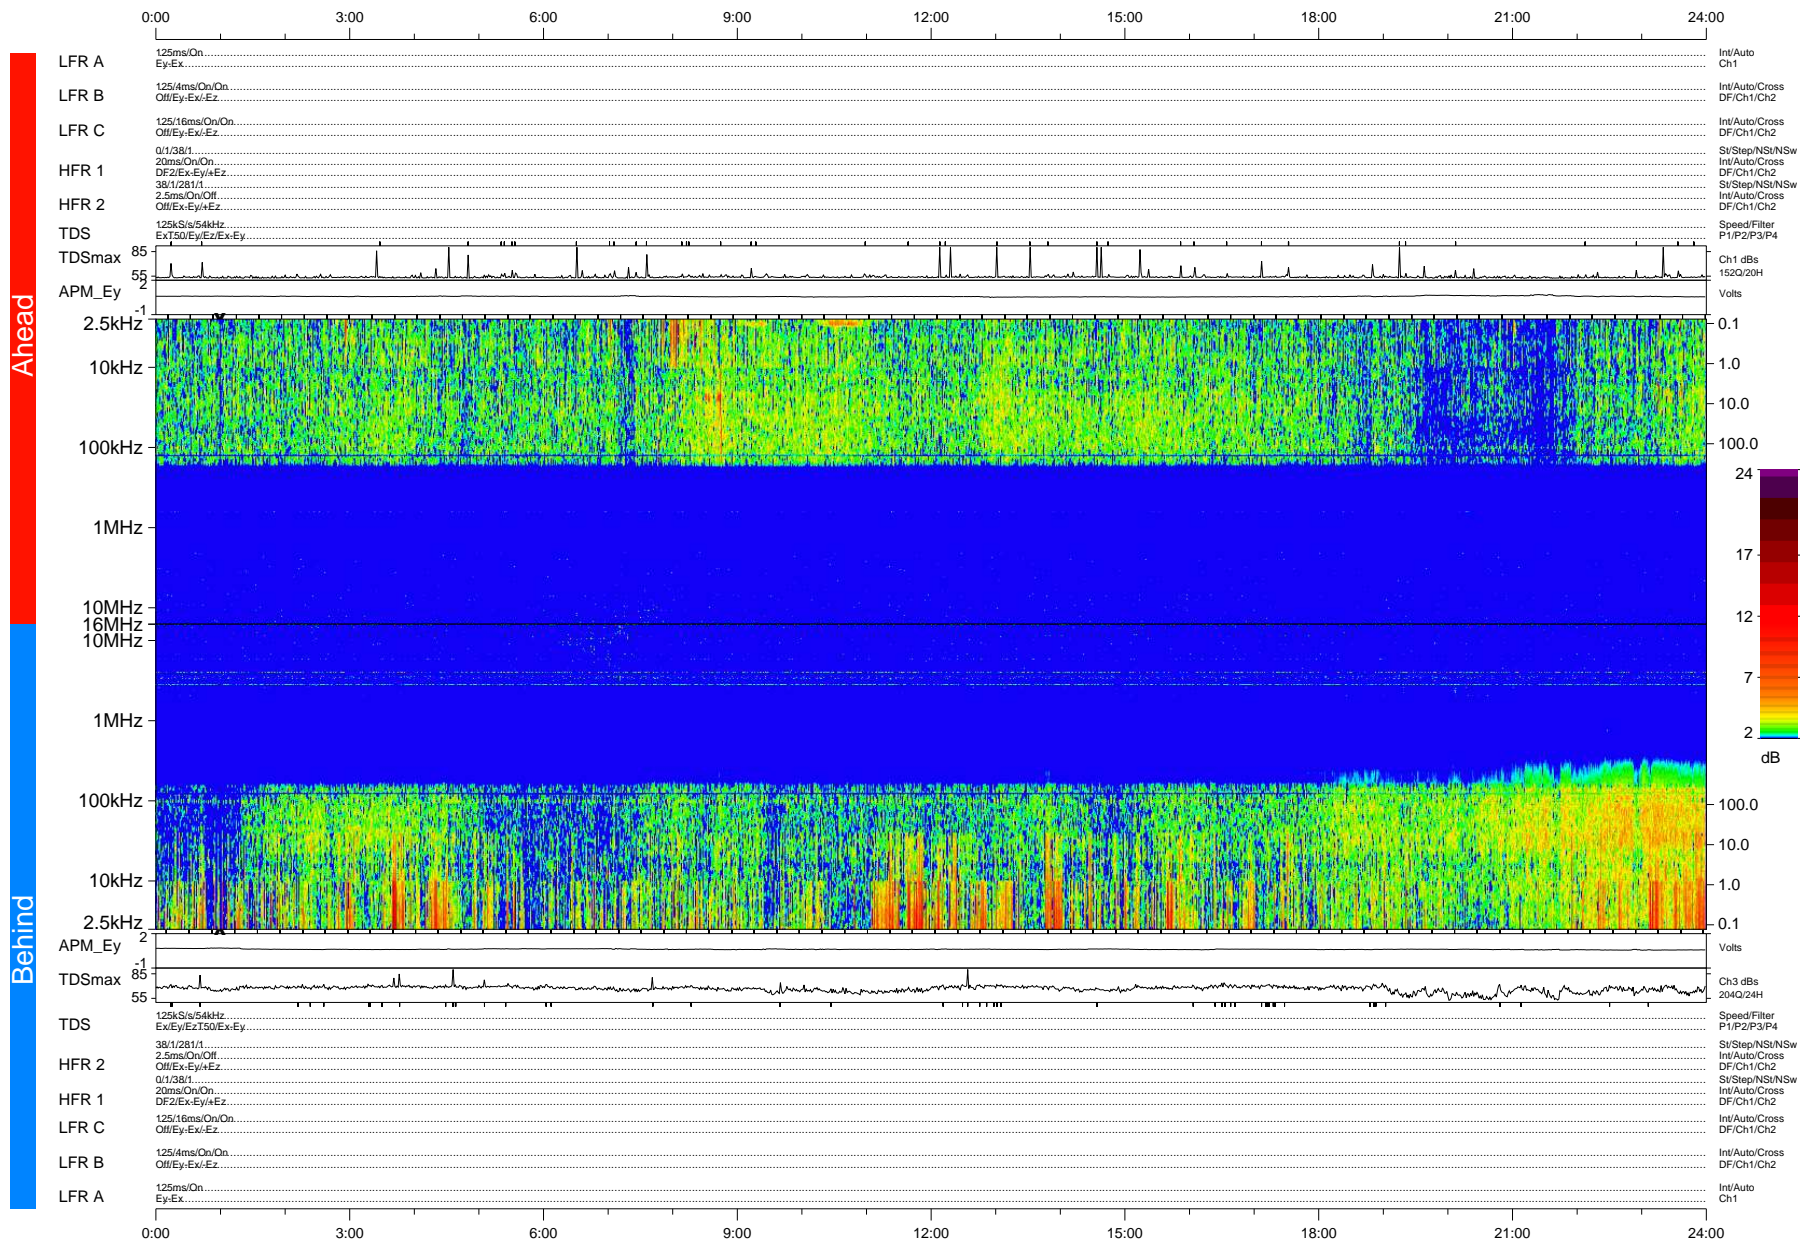

STEREO/WAVES Daily Summary - 18-Oct-2008 (DOY 292)

Ahead source file: swaves_ahead_2008_292_1_04.fin (Recovery: 100.0% HK, 87% Pkts)
Ahead PSE Angle: 40.7°

DPU up 199.4d, V406d6

Behind PSE Angle: -38.6°
Behind source file: swaves_behind_2008_292_1_04.fin (Recovery: 100.0% HK, 96% Pkts)

Time (UTC)