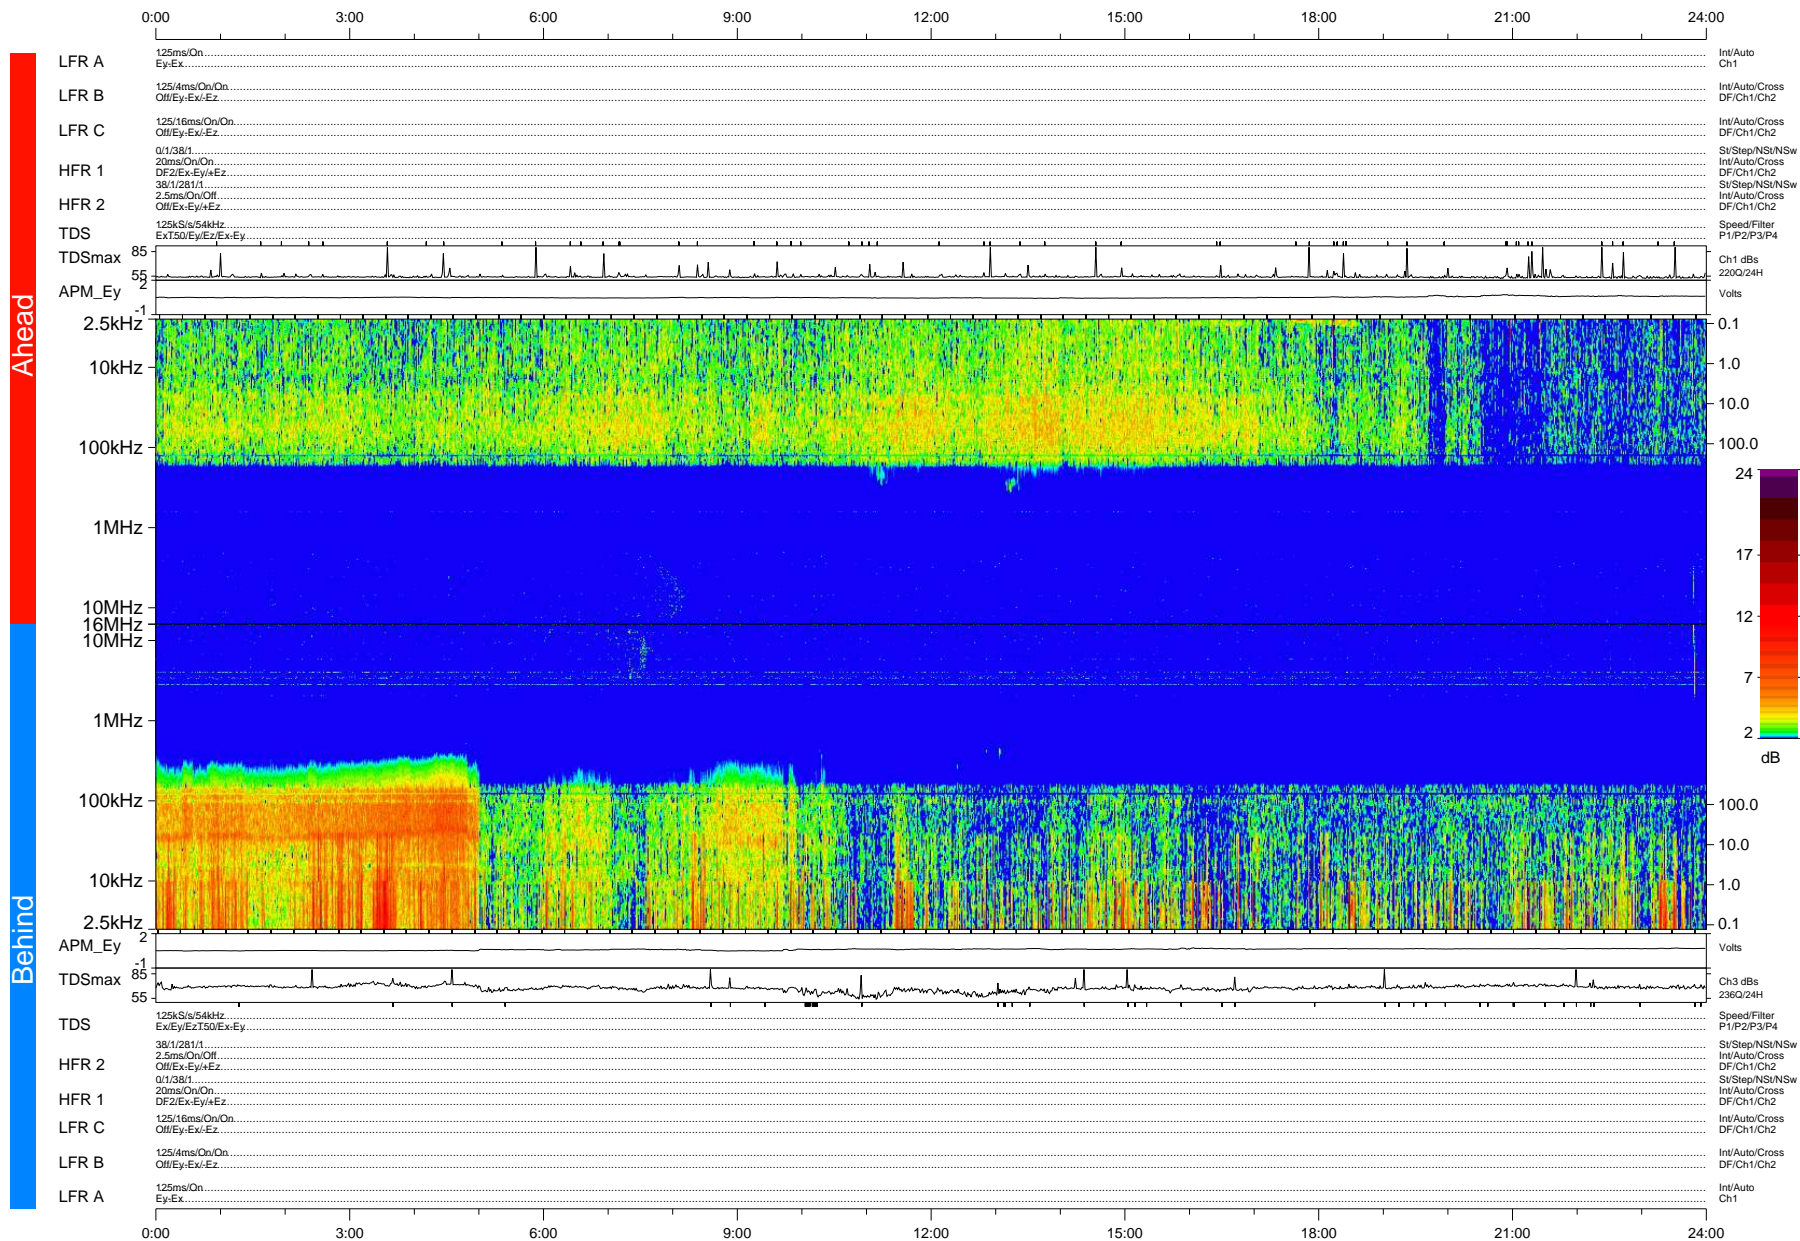

STEREO/WAVES Daily Summary - 17-Oct-2008 (DOY 291)

Ahead source file: swaves_ahead_2008_291_1_04.fin (Recovery: 100.0% HK, 98% Pkts)
Ahead PSE Angle: 40.6°

DPU up 198.4d, V406d6

Behind PSE Angle: -38.4°
Behind source file: swaves_behind_2008_291_1_04.fin (Recovery: 100.0% HK, 100% Pkts)

Time (UTC)