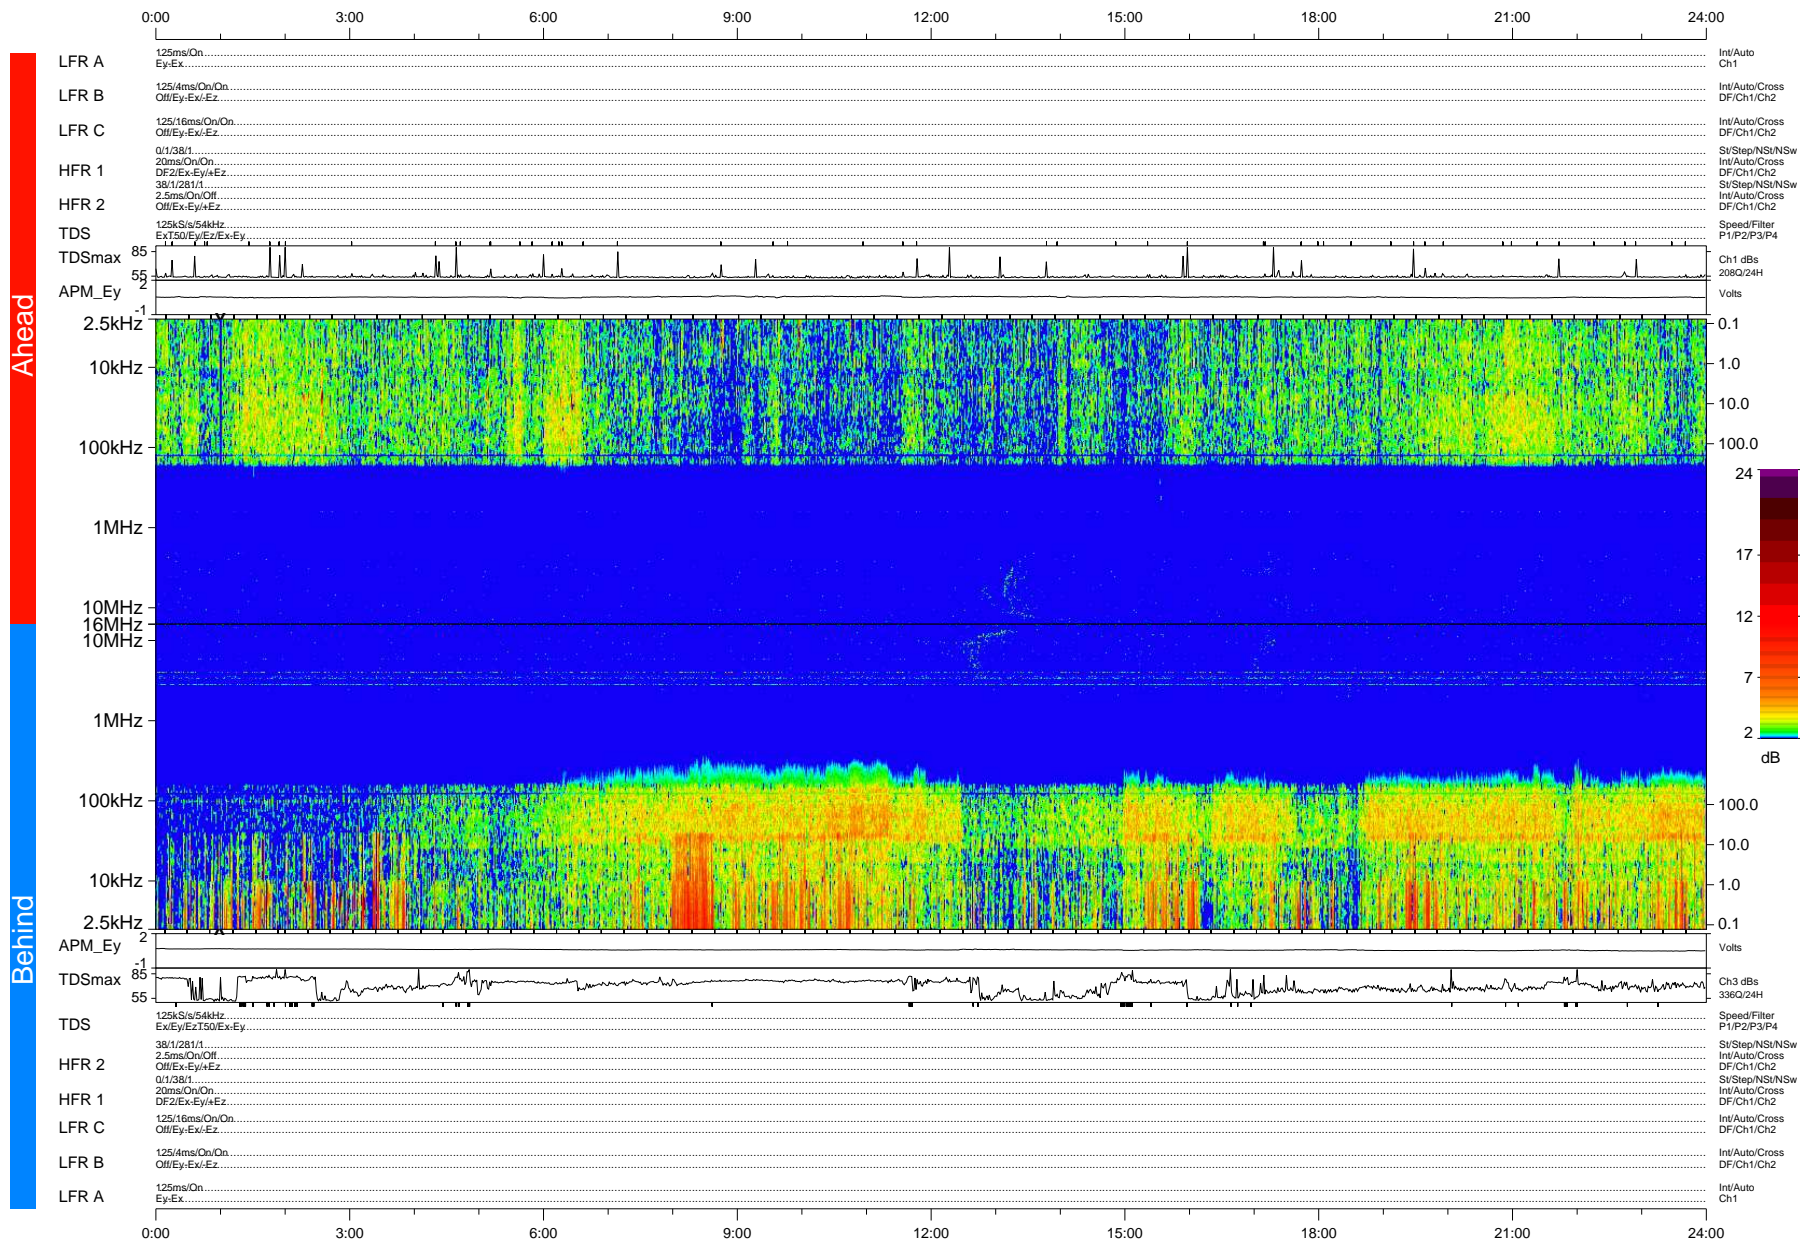

STEREO/WAVES Daily Summary - 16-Oct-2008 (DOY 290)

Ahead source file: swaves_ahead_2008_290_1_04.fin (Recovery: 100.0% HK, 96% Pkts)
Ahead PSE Angle: 40.6°

DPU up 197.4d, V406d6

Behind PSE Angle: -38.3°
Behind source file: swaves_behind_2008_290_1_04.fin (Recovery: 100.0% HK, 114% Pkts)

Time (UTC)