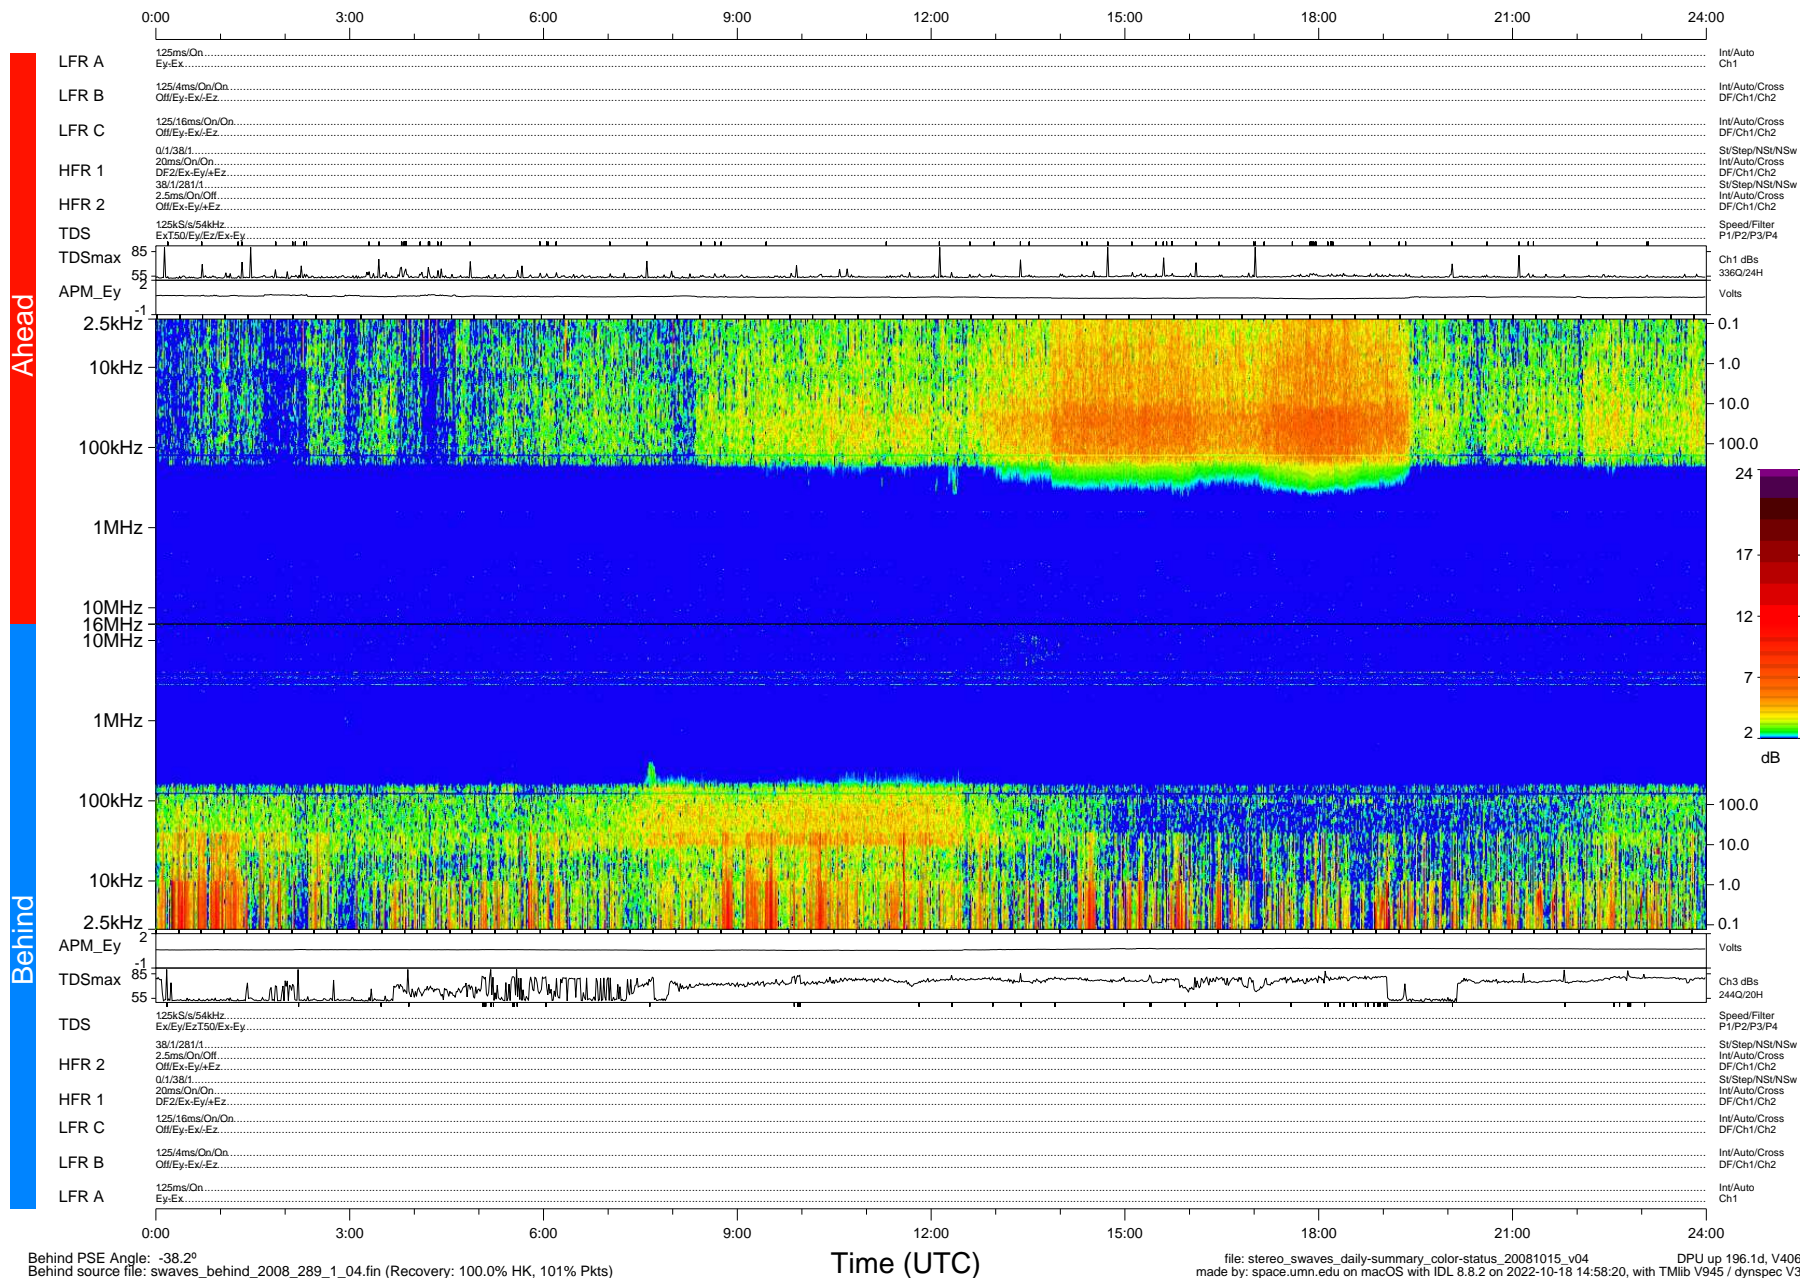

STEREO/WAVES Daily Summary - 15-Oct-2008 (DOY 289)

Ahead source file: swaves_ahead_2008_289_1_04.fin (Recovery: 100.0% HK, 115% Pkts)
Ahead PSE Angle: 40.5°

DPU up 196.4d, V406d6

Behind PSE Angle: -38.2°
Behind source file: swaves_behind_2008_289_1_04.fin (Recovery: 100.0% HK, 101% Pkts)

Time (UTC)