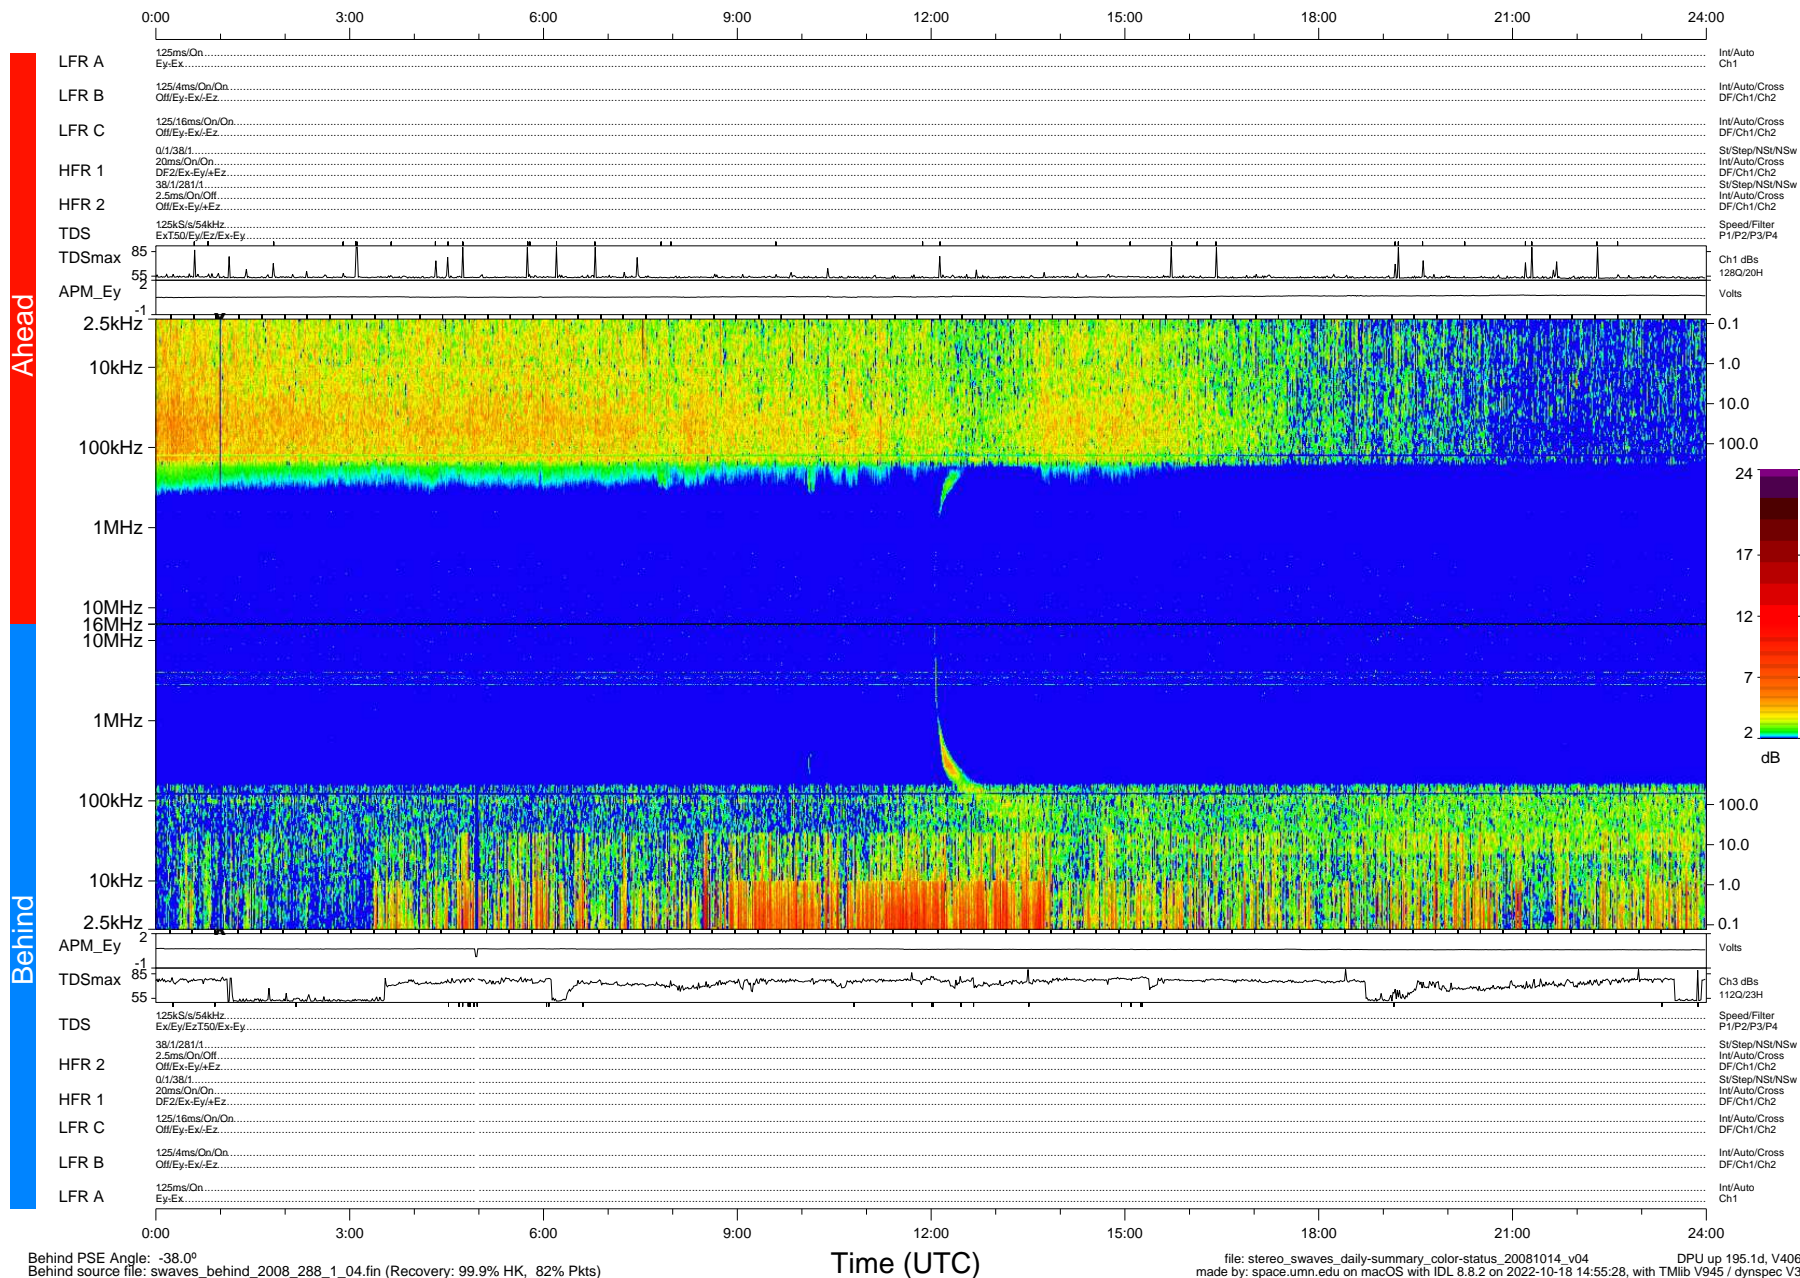

STEREO/WAVES Daily Summary - 14-Oct-2008 (DOY 288)

Ahead source file: swaves_ahead_2008_288_1_04.fin (Recovery: 100.0% HK, 84% Pkts)
Ahead PSE Angle: 40.5°

DPU up 195.4d, V406d6

Behind PSE Angle: -38.0°
Behind source file: swaves_behind_2008_288_1_04.fin (Recovery: 99.9% HK, 82% Pkts)