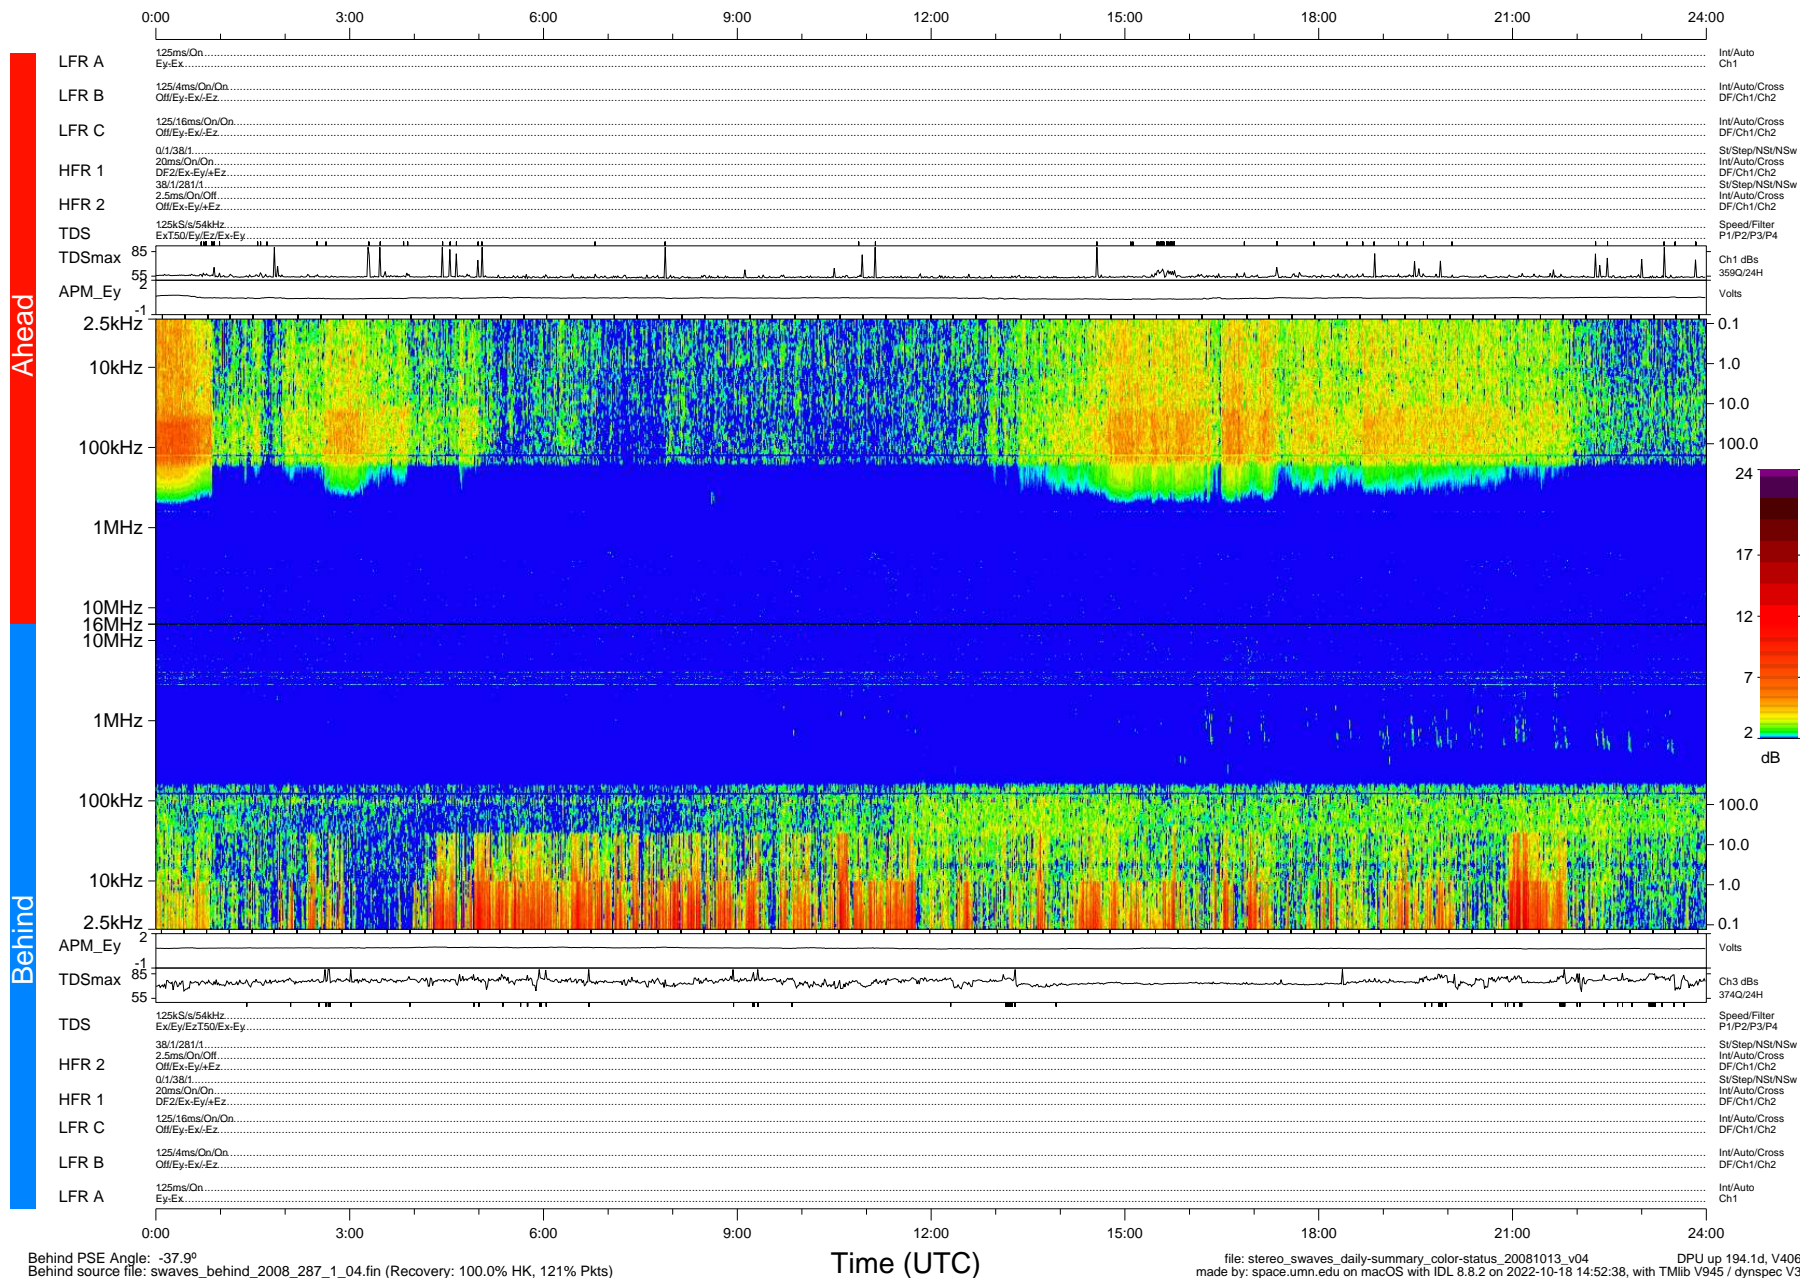

STEREO/WAVES Daily Summary - 13-Oct-2008 (DOY 287)

Ahead source file: swaves_ahead_2008_287_1_04.fin (Recovery: 100.0% HK, 119% Pkts)
Ahead PSE Angle: 40.5°

DPU up 194.4d, V406d6

Behind PSE Angle: -37.9°
Behind source file: swaves_behind_2008_287_1_04.fin (Recovery: 100.0% HK, 121% Pkts)

Time (UTC)