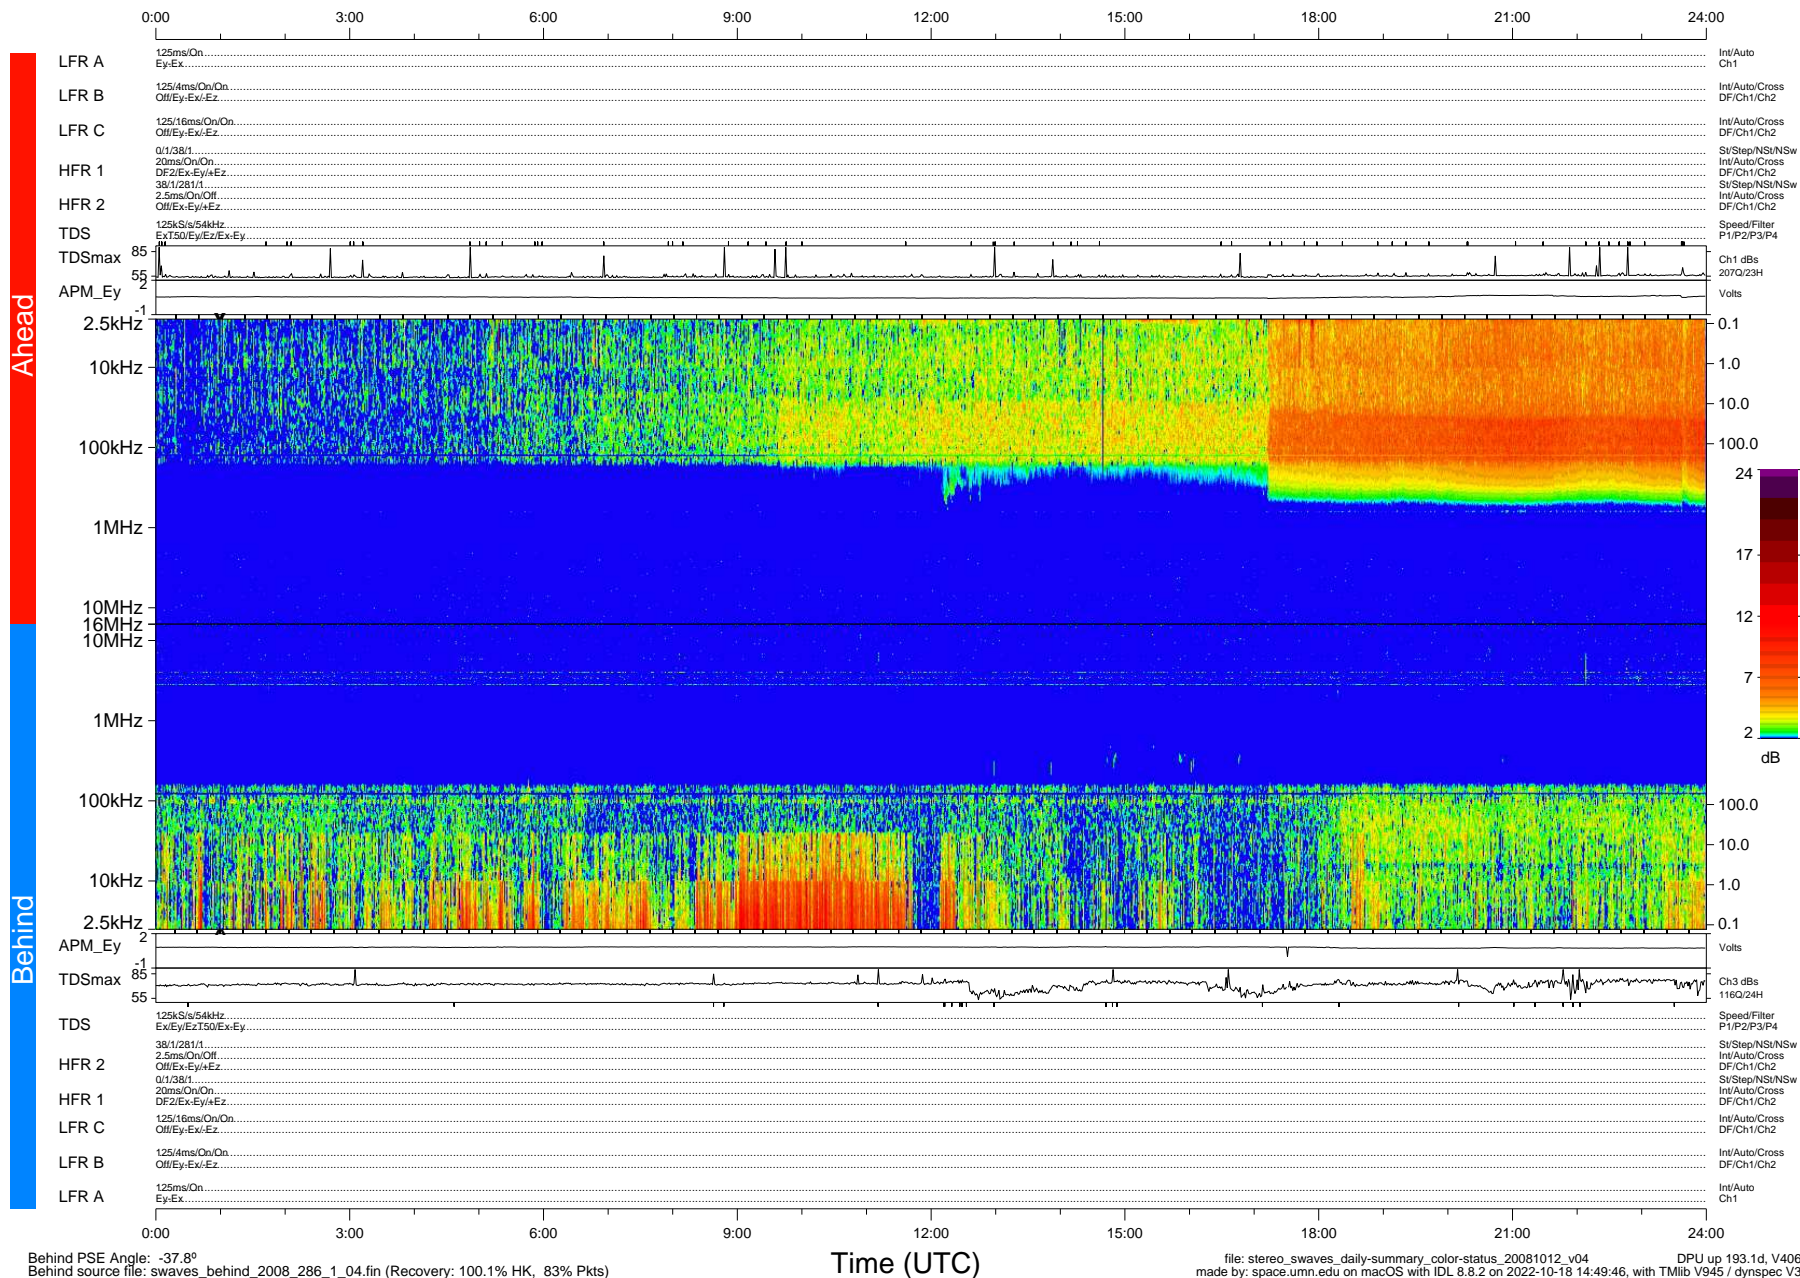

STEREO/WAVES Daily Summary - 12-Oct-2008 (DOY 286)

Ahead source file: swaves_ahead_2008_286_1_04.fin (Recovery: 100.0% HK, 97% Pkts)
Ahead PSE Angle: 40.4°

DPU up 193.4d, V406d6

Behind PSE Angle: -37.8°
Behind source file: swaves_behind_2008_286_1_04.fin (Recovery: 100.1% HK, 83% Pkts)

Time (UTC)