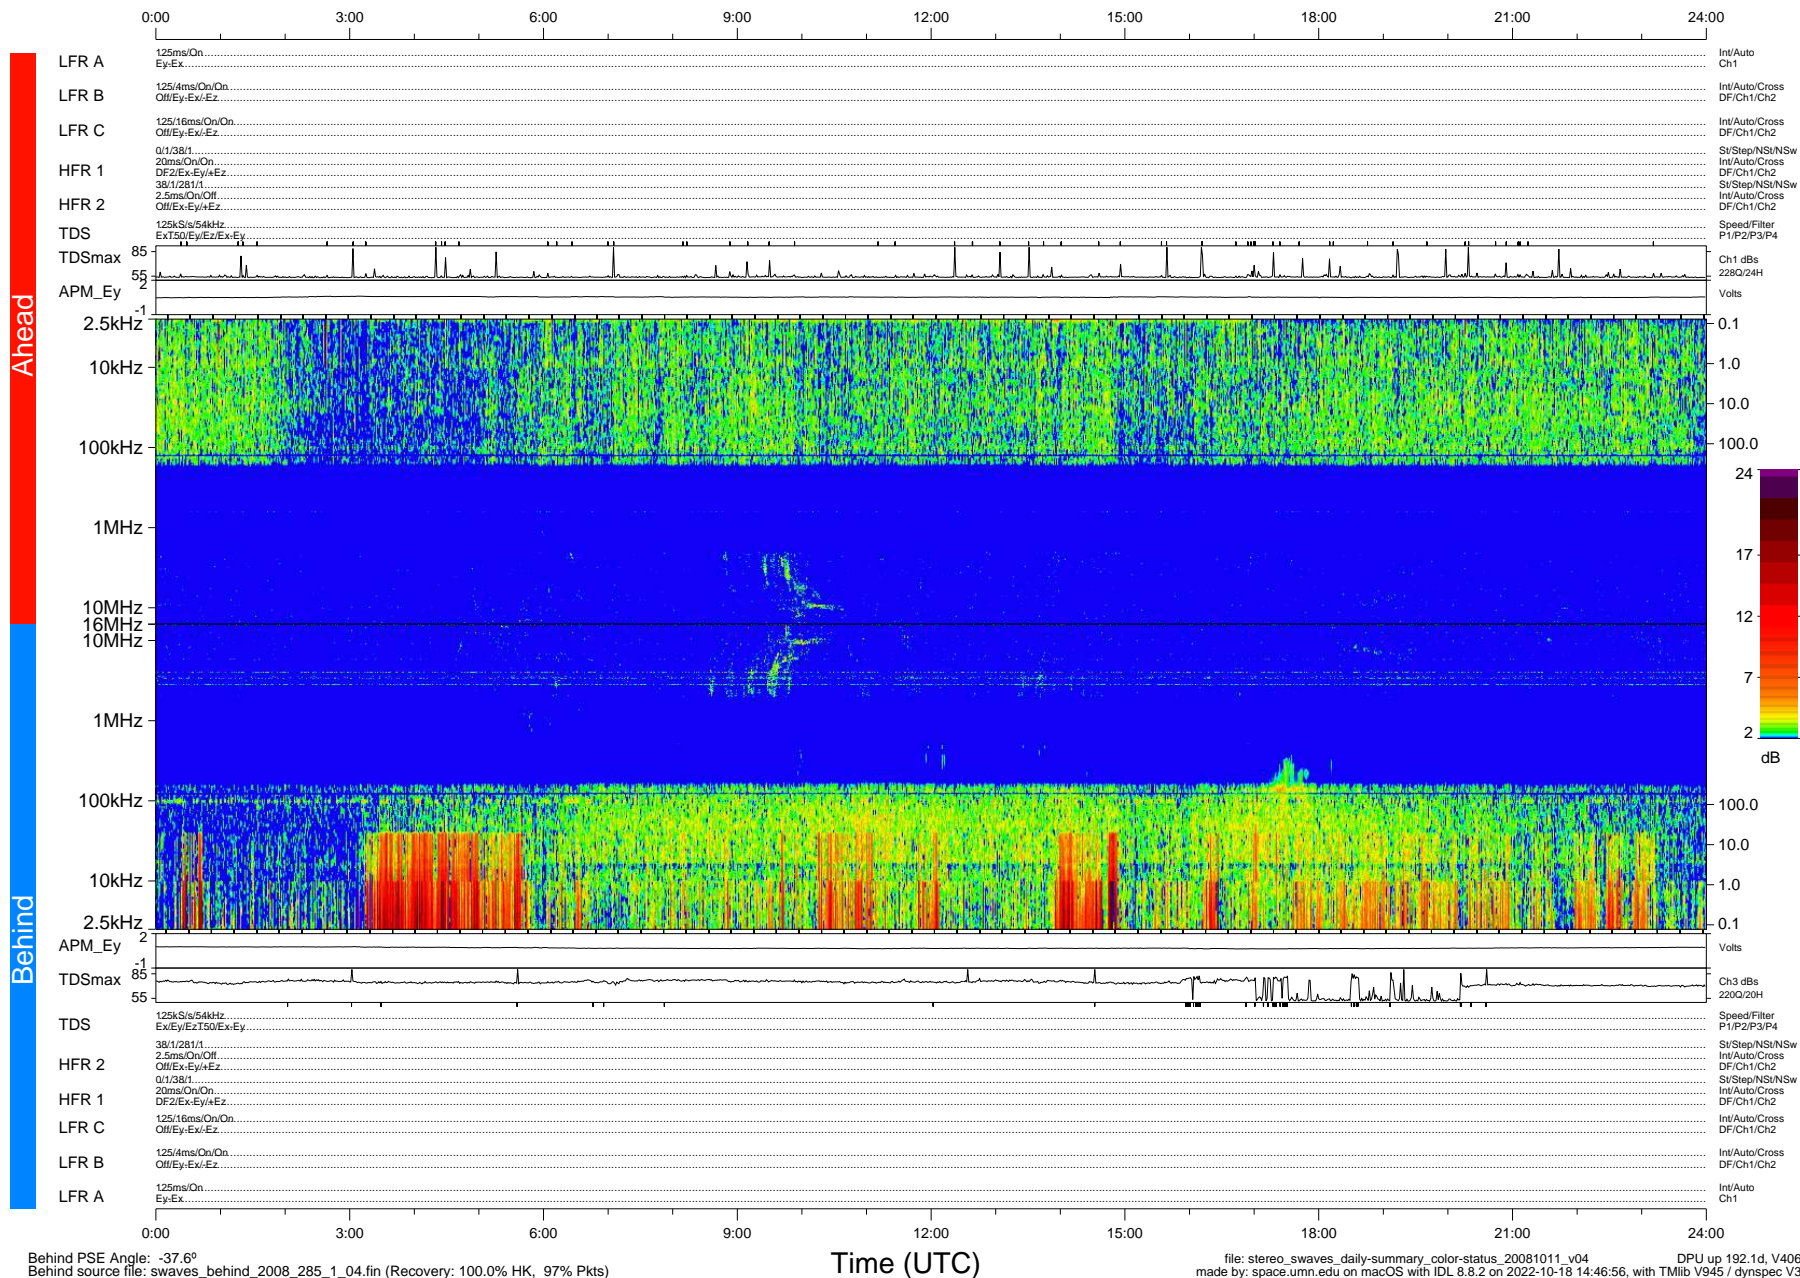

STEREO/WAVES Daily Summary - 11-Oct-2008 (DOY 285)

Ahead source file: swaves_ahead_2008_285_1_04.fin (Recovery: 100.0% HK, 99% Pkts)
Ahead PSE Angle: 40.4°

DPU up 192.4d, V406d6

Behind PSE Angle: -37.6°
Behind source file: swaves_behind_2008_285_1_04.fin (Recovery: 100.0% HK, 97% Pkts)

Time (UTC)