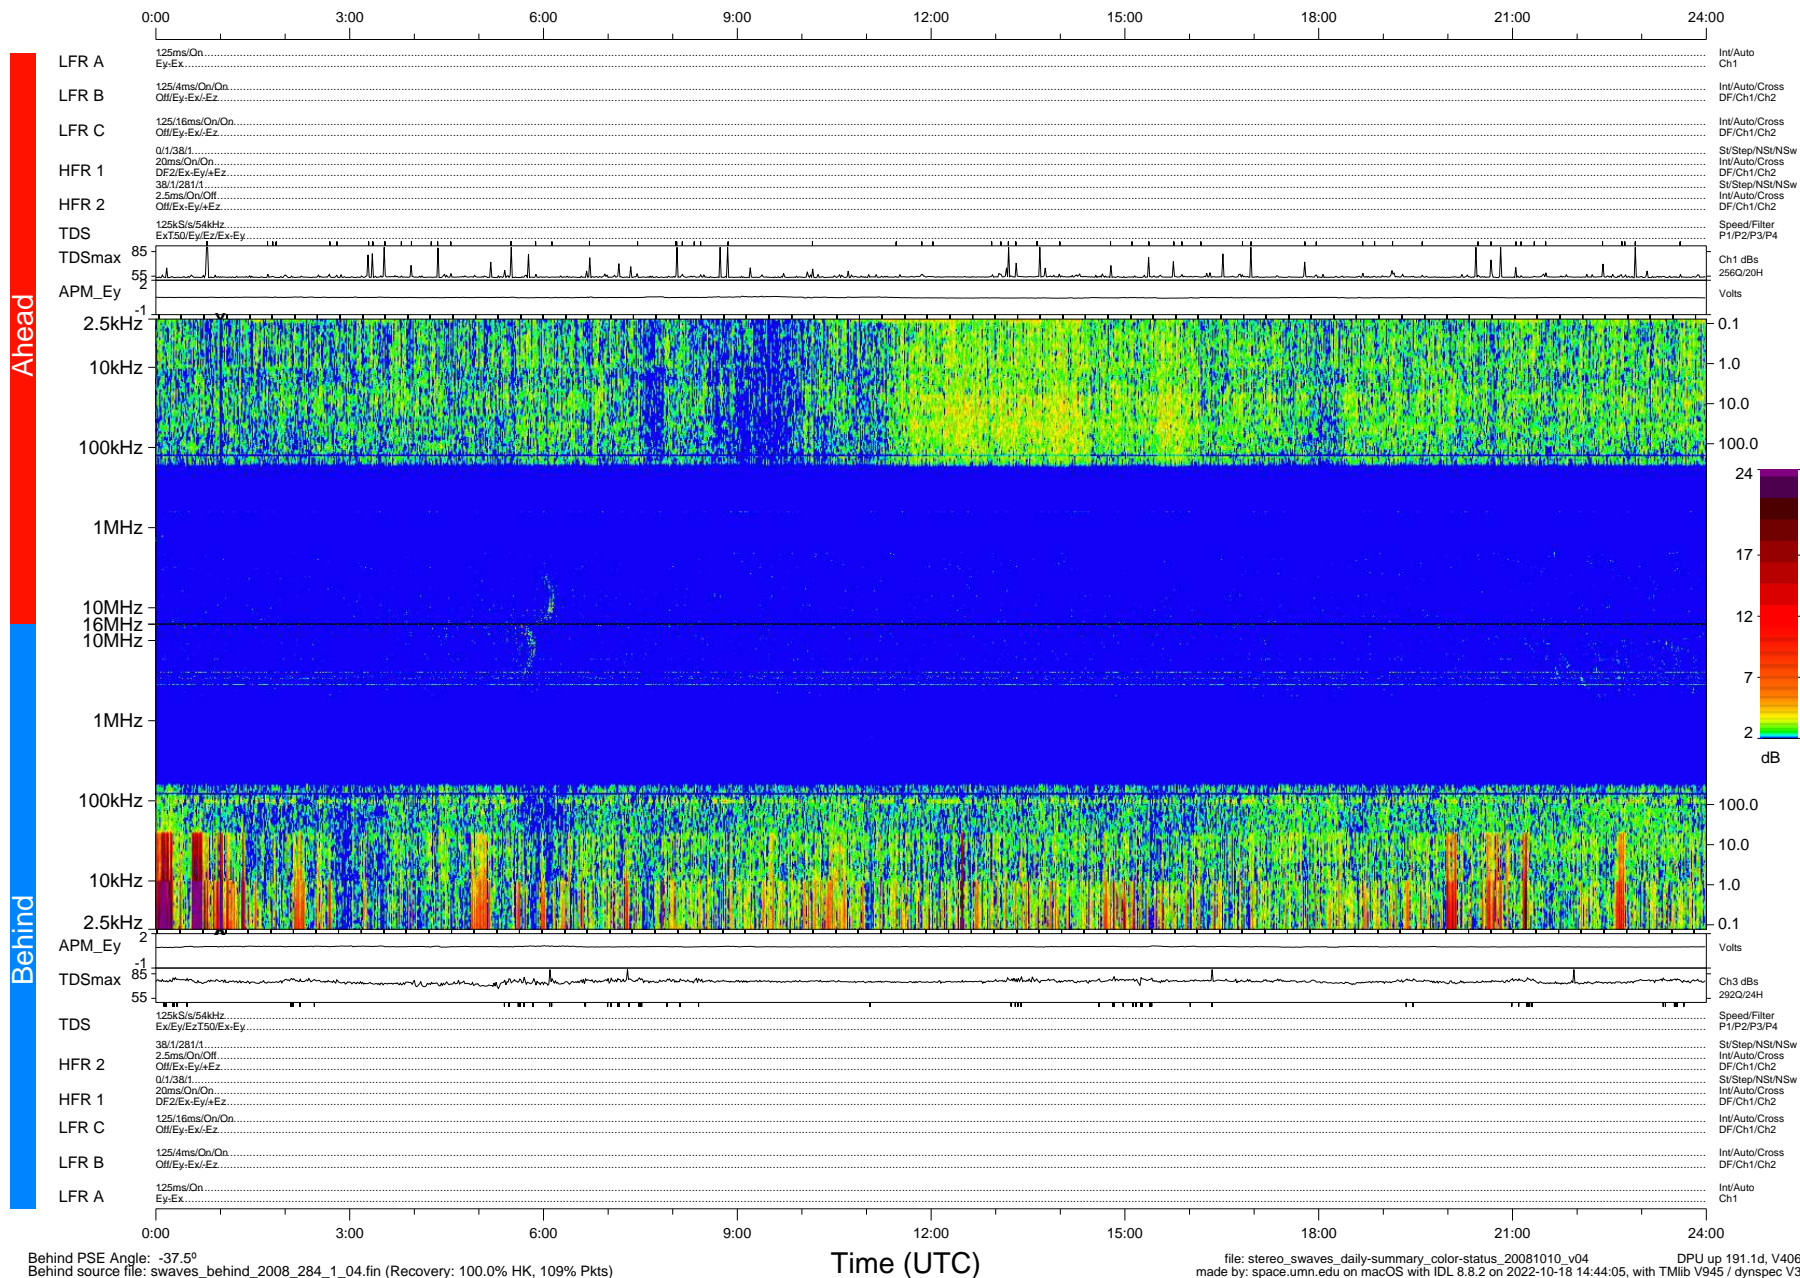

STEREO/WAVES Daily Summary - 10-Oct-2008 (DOY 284)

Ahead source file: swaves_ahead_2008_284_1_04.fin (Recovery: 100.0% HK, 103% Pkts)
Ahead PSE Angle: 40.3°

DPU up 191.4d, V406d6

Behind PSE Angle: -37.5°
Behind source file: swaves_behind_2008_284_1_04.fin (Recovery: 100.0% HK, 109% Pkts)

Time (UTC)