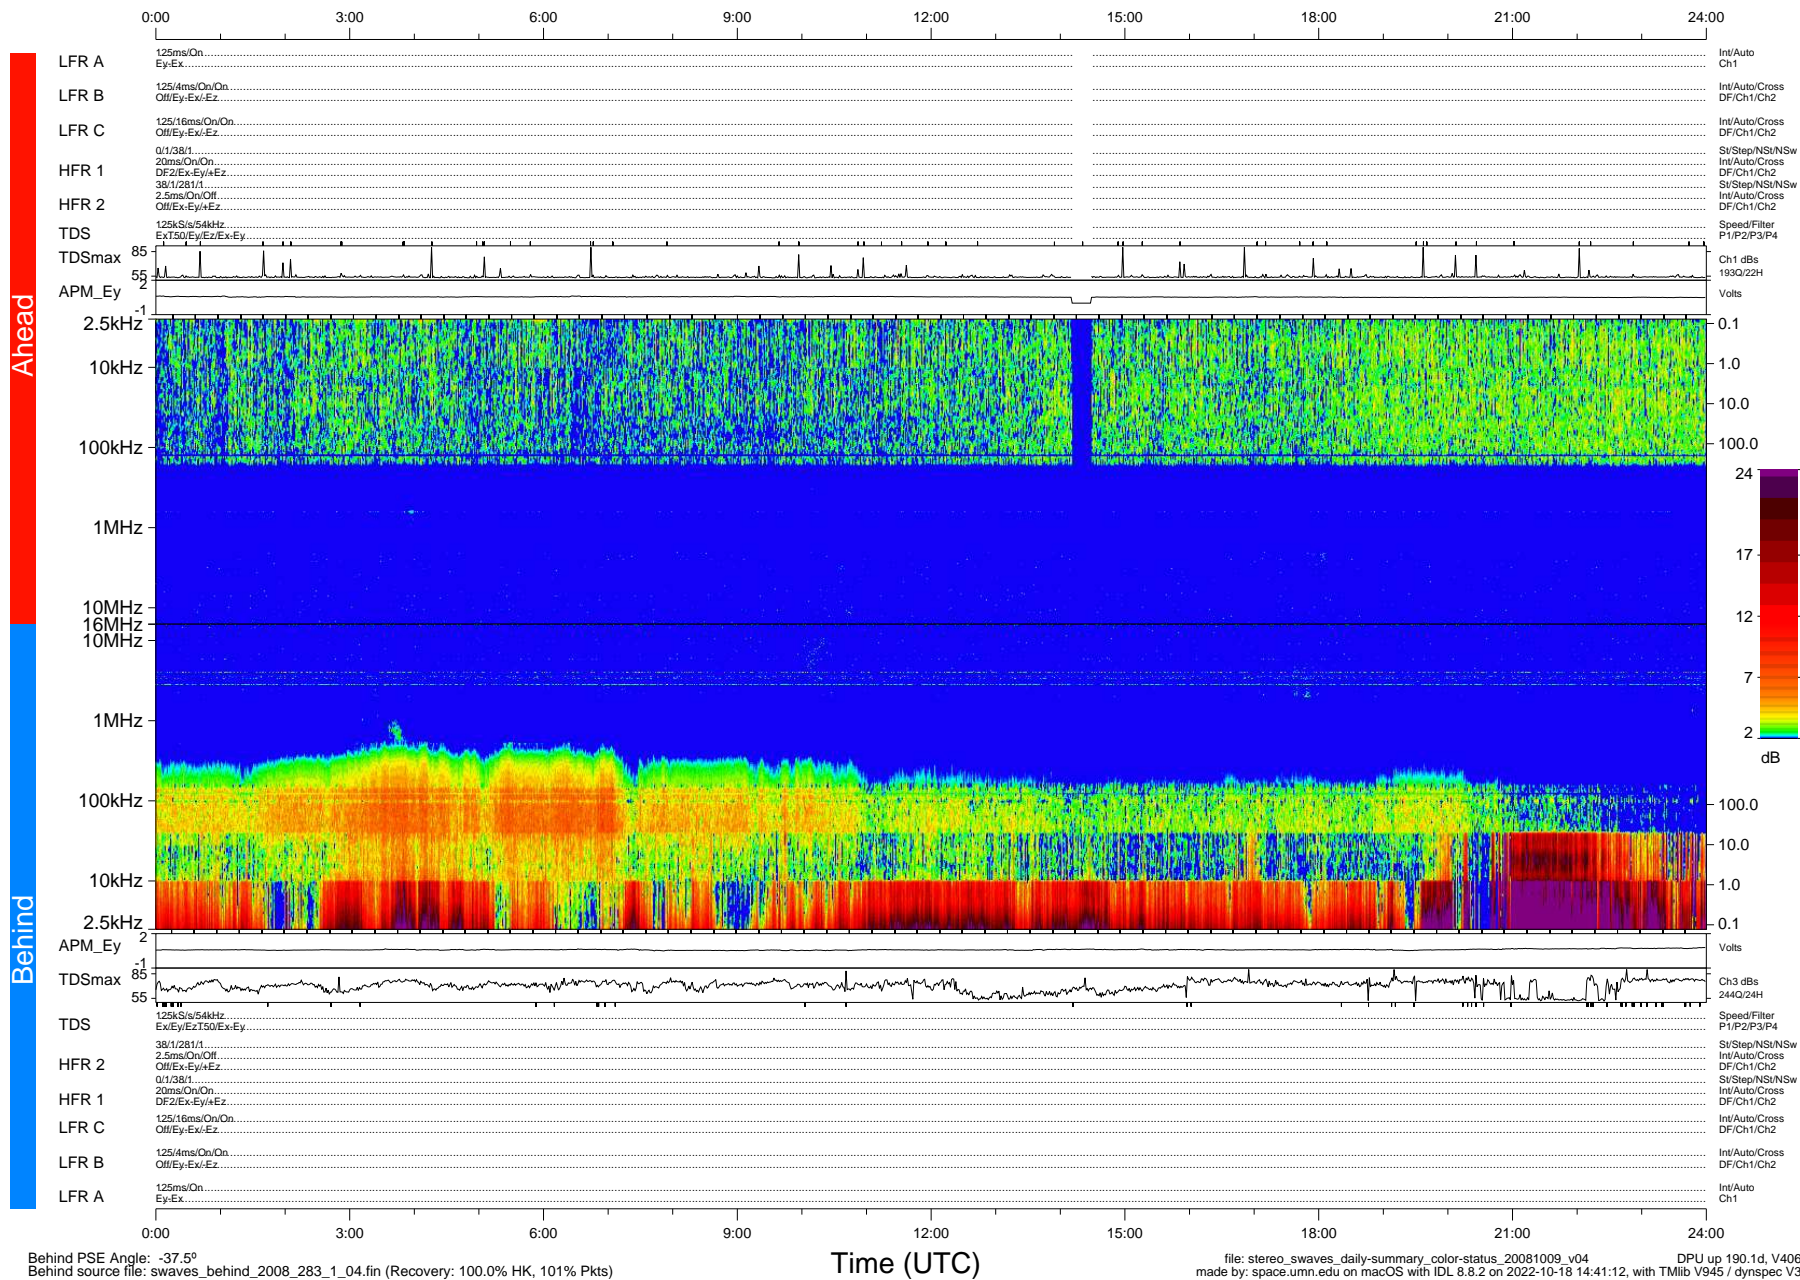

STEREO/WAVES Daily Summary - 09-Oct-2008 (DOY 283)

Ahead source file: swaves_ahead_2008_283_1_04.fin (Recovery: 98.8% HK, 93% Pkts)
Ahead PSE Angle: 40.2°

DPU up 190.4d, V406d6

Behind PSE Angle: -37.5°
Behind source file: swaves_behind_2008_283_1_04.fin (Recovery: 100.0% HK, 101% Pkts)

Time (UTC)