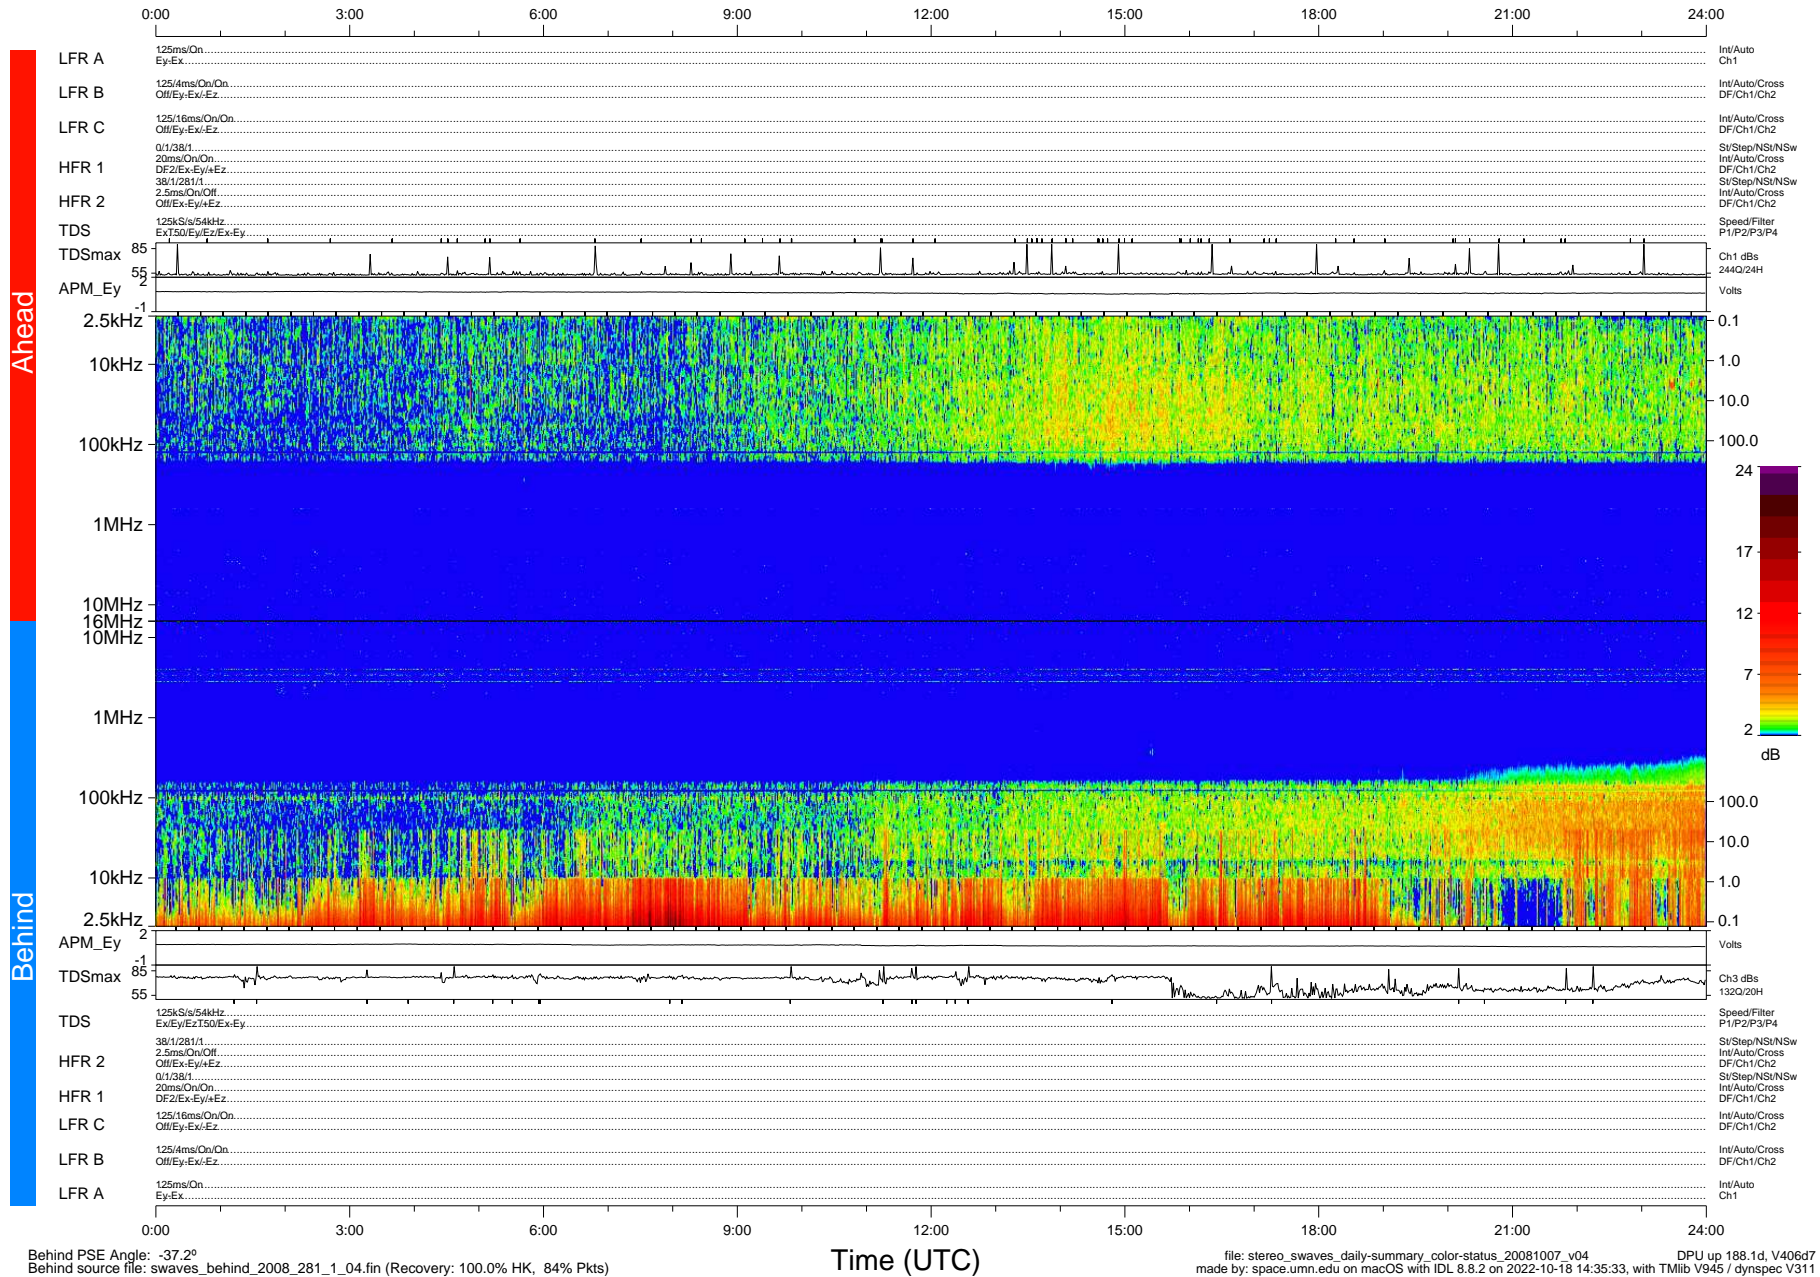

STEREO/WAVES Daily Summary - 07-Oct-2008 (DOY 281)

Ahead source file: swaves_ahead_2008_281_1_04.fin (Recovery: 100.0% HK, 101% Pkts)
Ahead PSE Angle: 40.1°

DPU up 188.4d, V406d6

Behind PSE Angle: -37.2°
Behind source file: swaves_behind_2008_281_1_04.fin (Recovery: 100.0% HK, 84% Pkts)

Time (UTC)