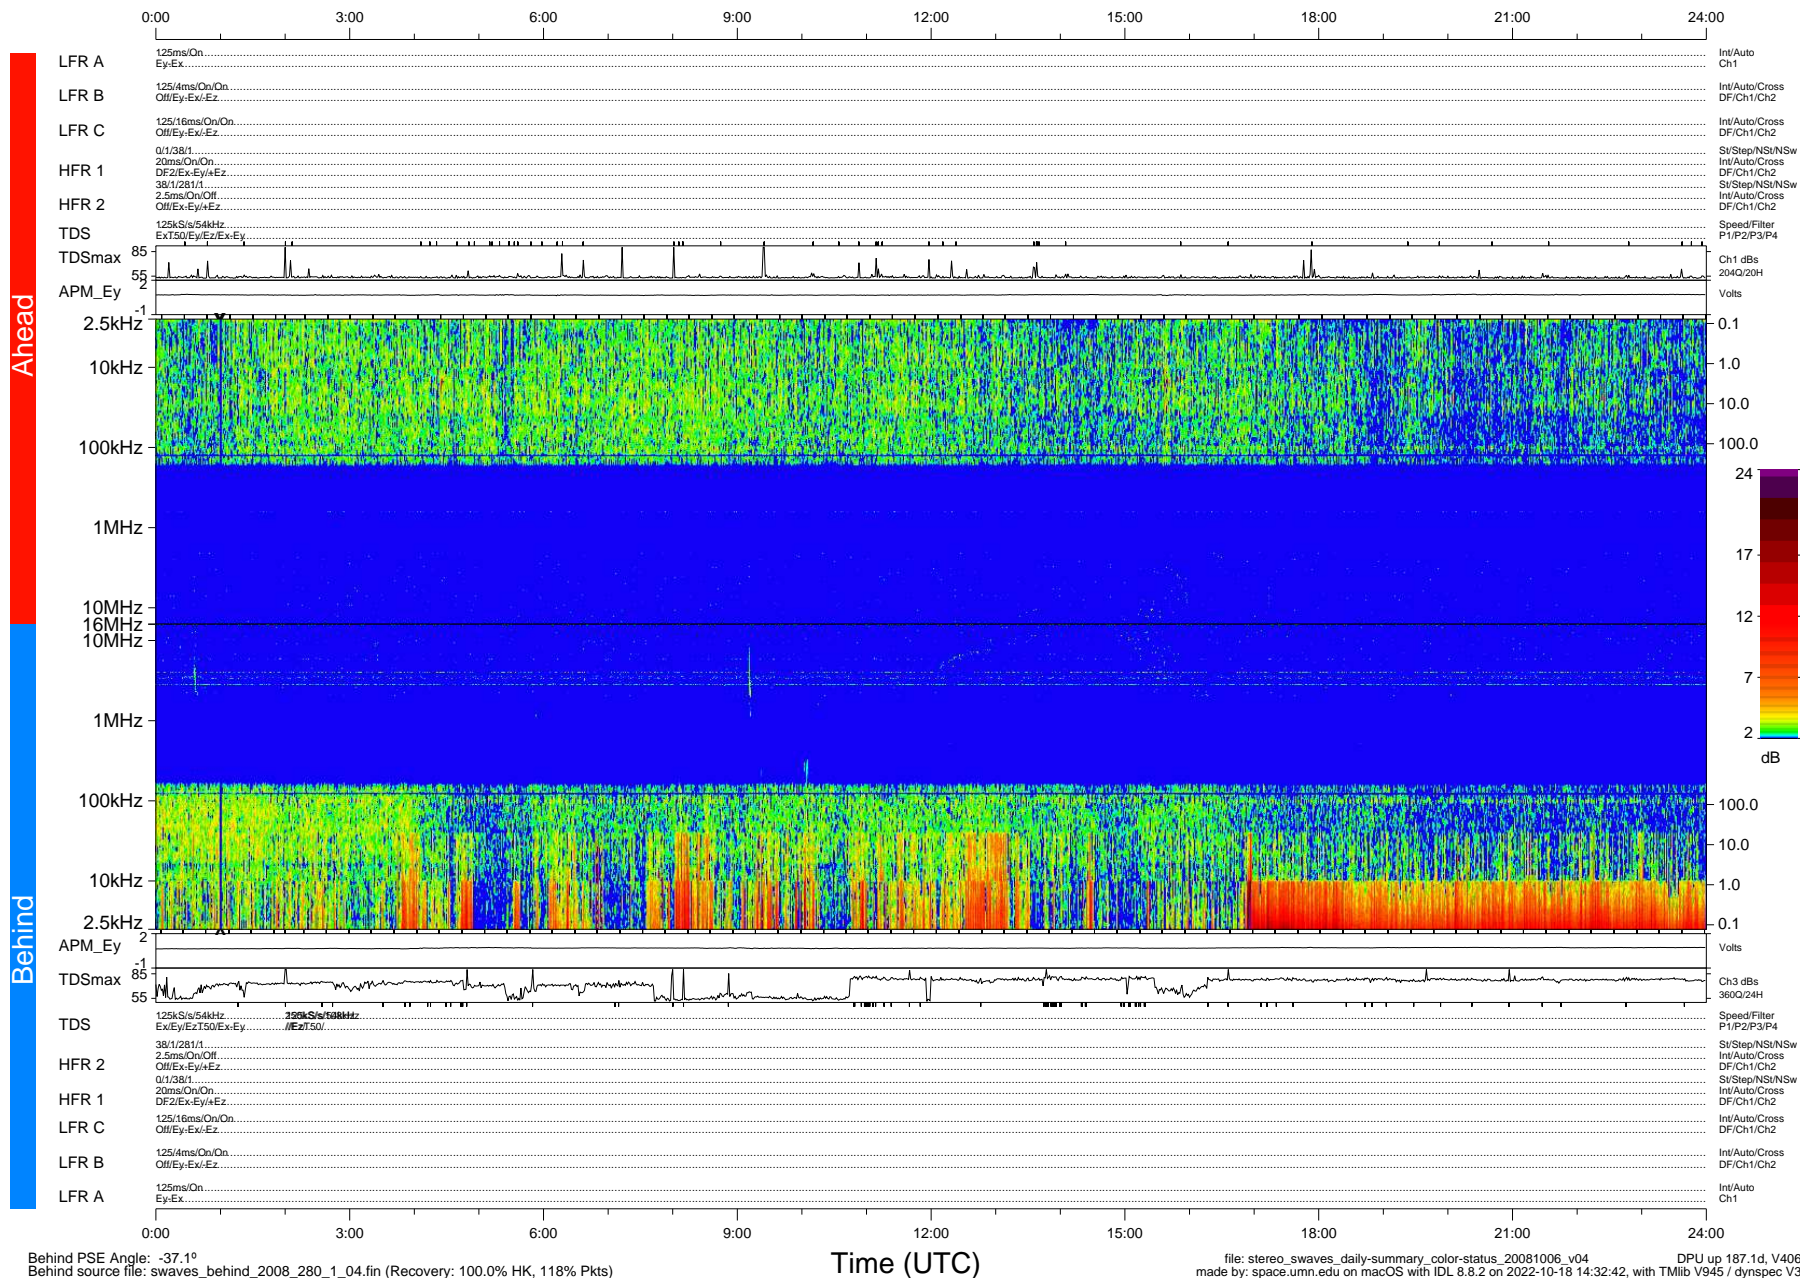

STEREO/WAVES Daily Summary - 06-Oct-2008 (DOY 280)

Ahead source file: swaves_ahead_2008_280_1_04.fin (Recovery: 100.0% HK, 95% Pkts)
Ahead PSE Angle: 40.1°

DPU up 187.4d, V406d6

Behind PSE Angle: -37.1°
Behind source file: swaves_behind_2008_280_1_04.fin (Recovery: 100.0% HK, 118% Pkts)

Time (UTC)