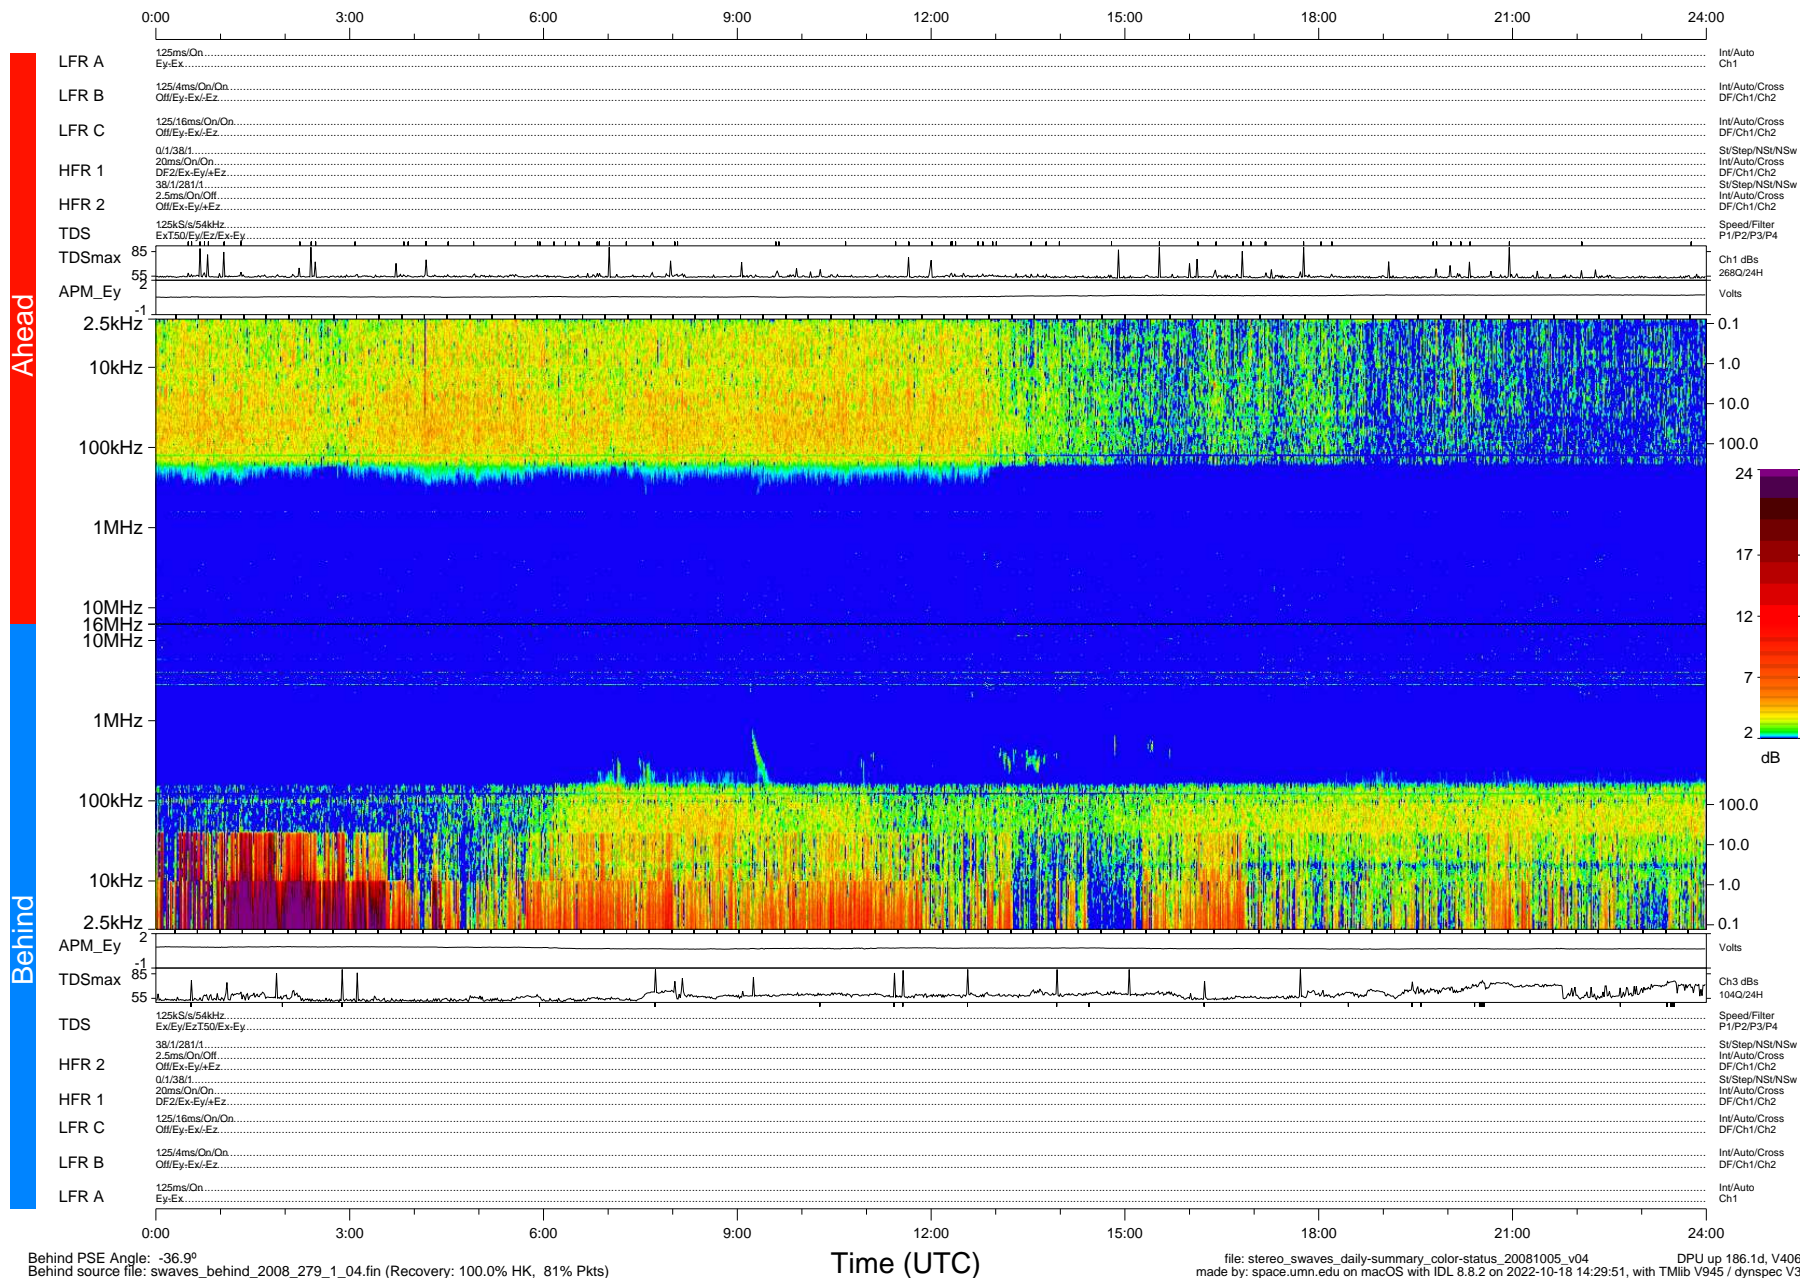

STEREO/WAVES Daily Summary - 05-Oct-2008 (DOY 279)

Ahead source file: swaves_ahead_2008_279_1_04.fin (Recovery: 100.0% HK, 105% Pkts)
Ahead PSE Angle: 40.0°

DPU up 186.4d, V406d6

Behind PSE Angle: -36.9°
Behind source file: swaves_behind_2008_279_1_04.fin (Recovery: 100.0% HK, 81% Pkts)

Time (UTC)