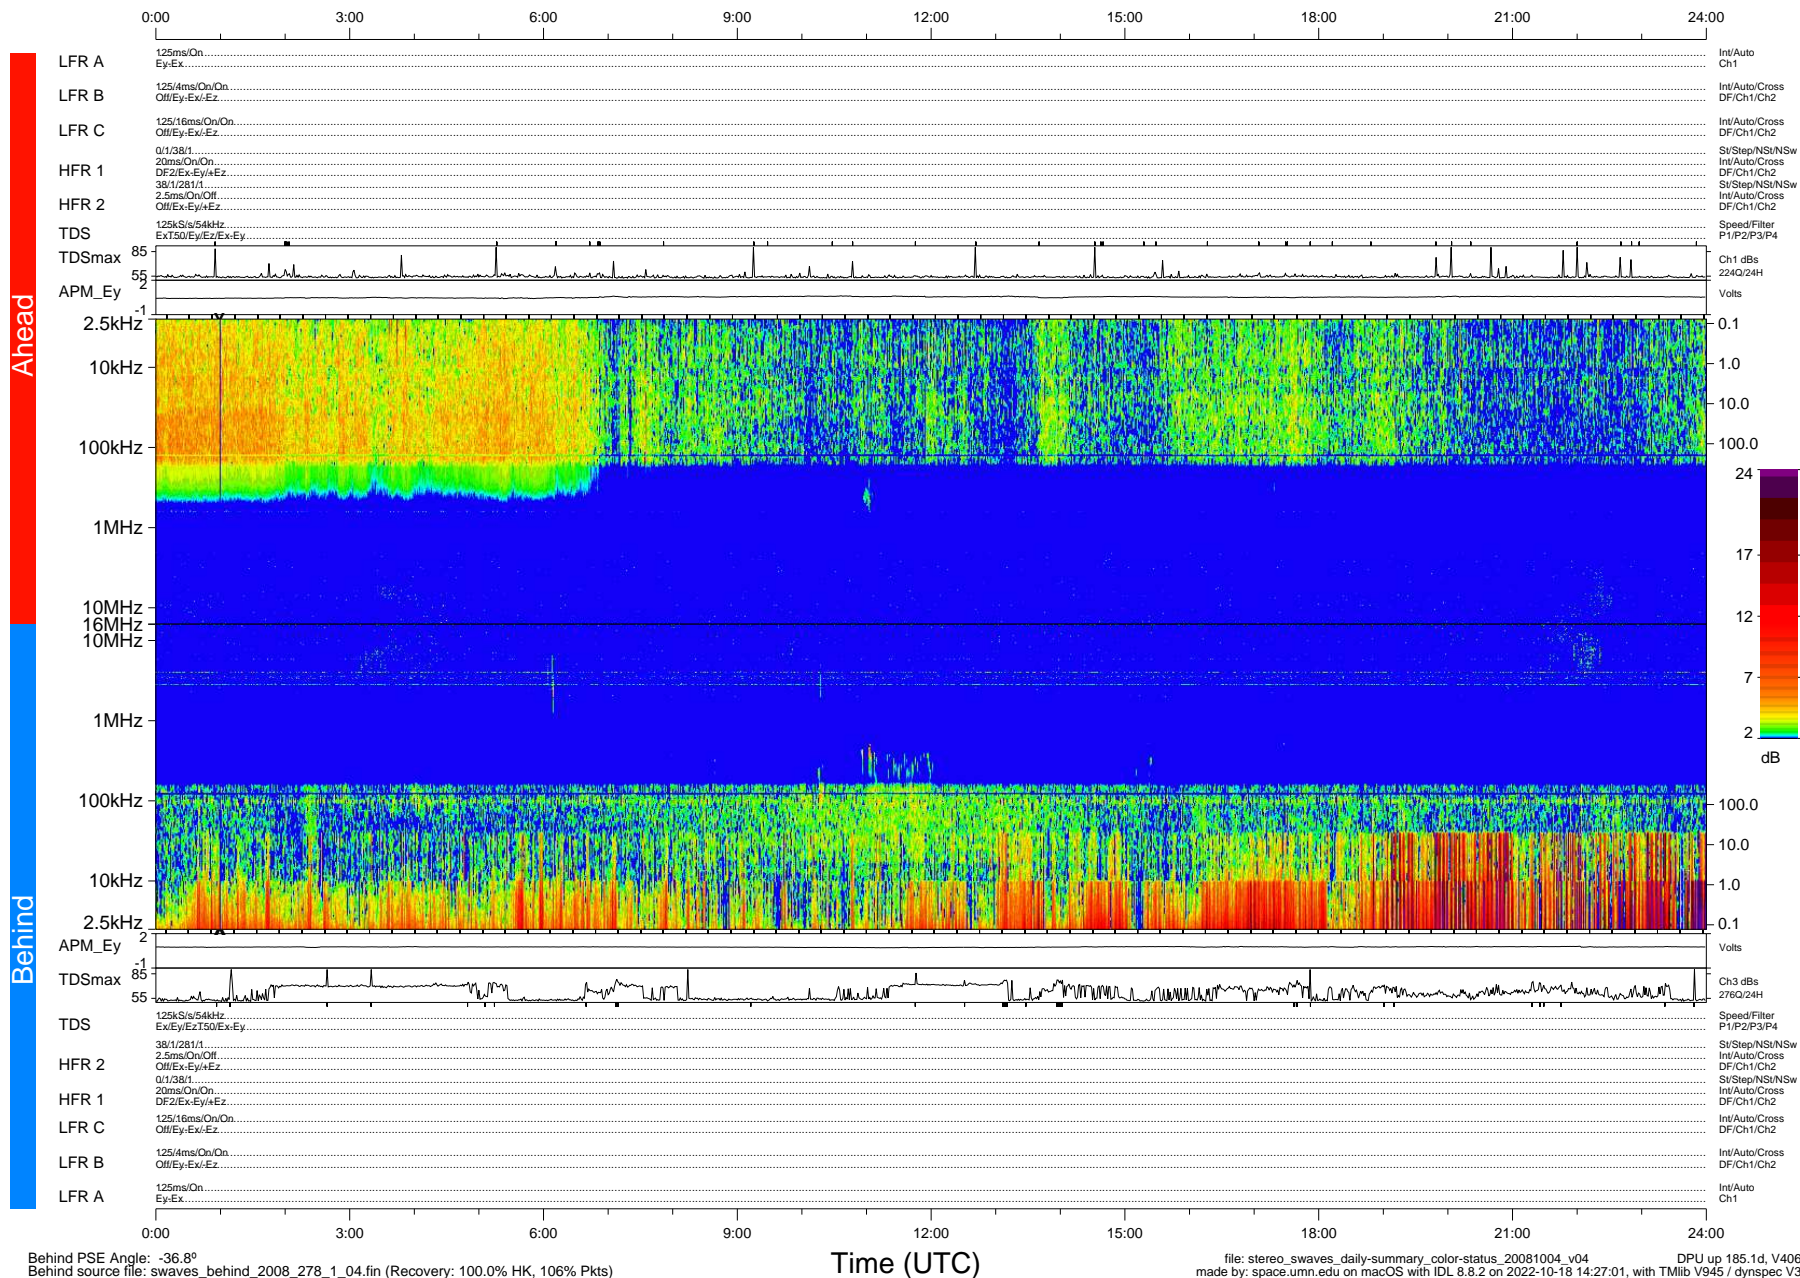

STEREO/WAVES Daily Summary - 04-Oct-2008 (DOY 278)

Ahead source file: swaves_ahead_2008_278_1_04.fin (Recovery: 100.0% HK, 99% Pkts)
Ahead PSE Angle: 40.0°

DPU up 185.4d, V406d6

Behind PSE Angle: -36.8°
Behind source file: swaves_behind_2008_278_1_04.fin (Recovery: 100.0% HK, 106% Pkts)

Time (UTC)