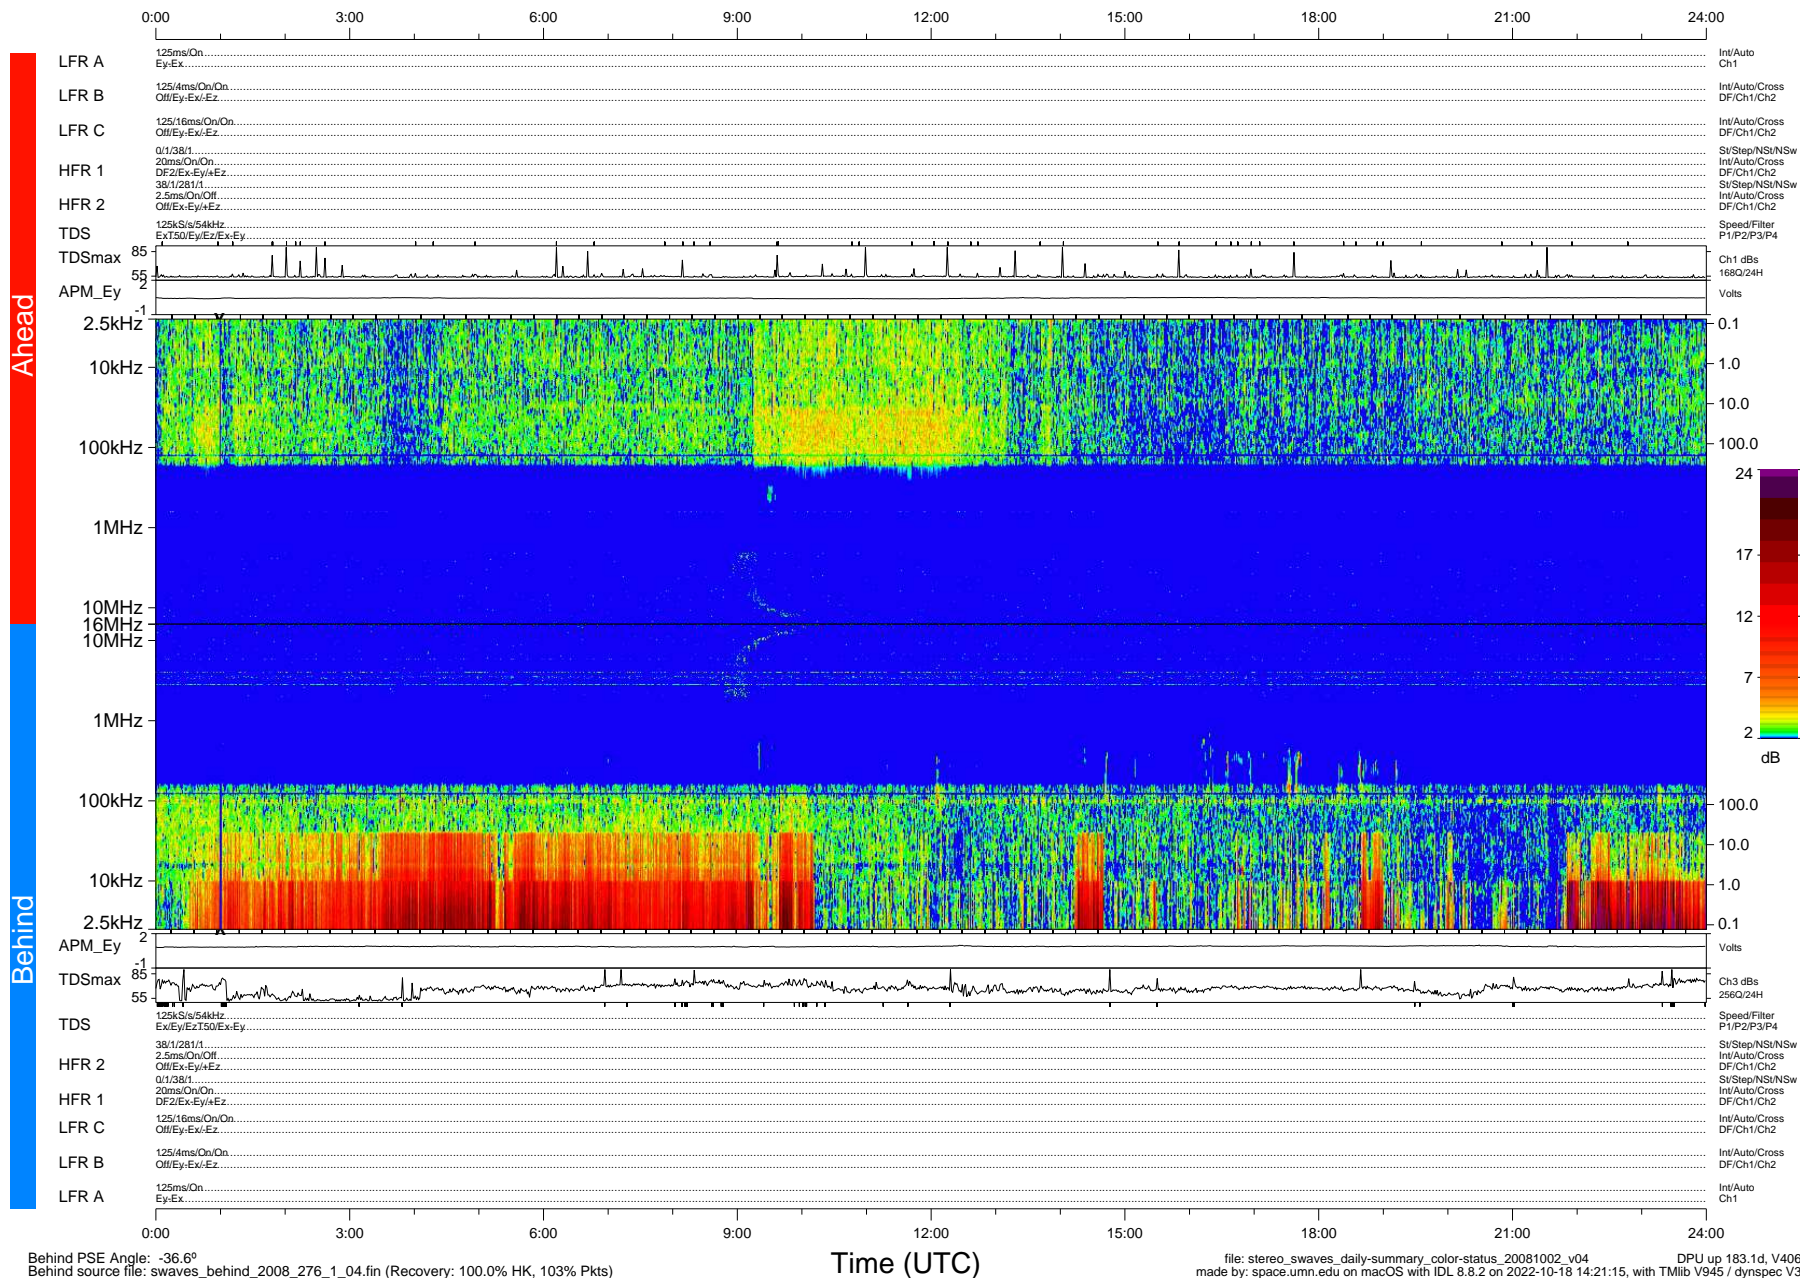

STEREO/WAVES Daily Summary - 02-Oct-2008 (DOY 276)

Ahead source file: swaves_ahead_2008_276_1_04.fin (Recovery: 100.0% HK, 90% Pkts)
Ahead PSE Angle: 39.8°

DPU up 183.4d, V406d6

Behind PSE Angle: -36.6°
Behind source file: swaves_behind_2008_276_1_04.fin (Recovery: 100.0% HK, 103% Pkts)

Time (UTC)