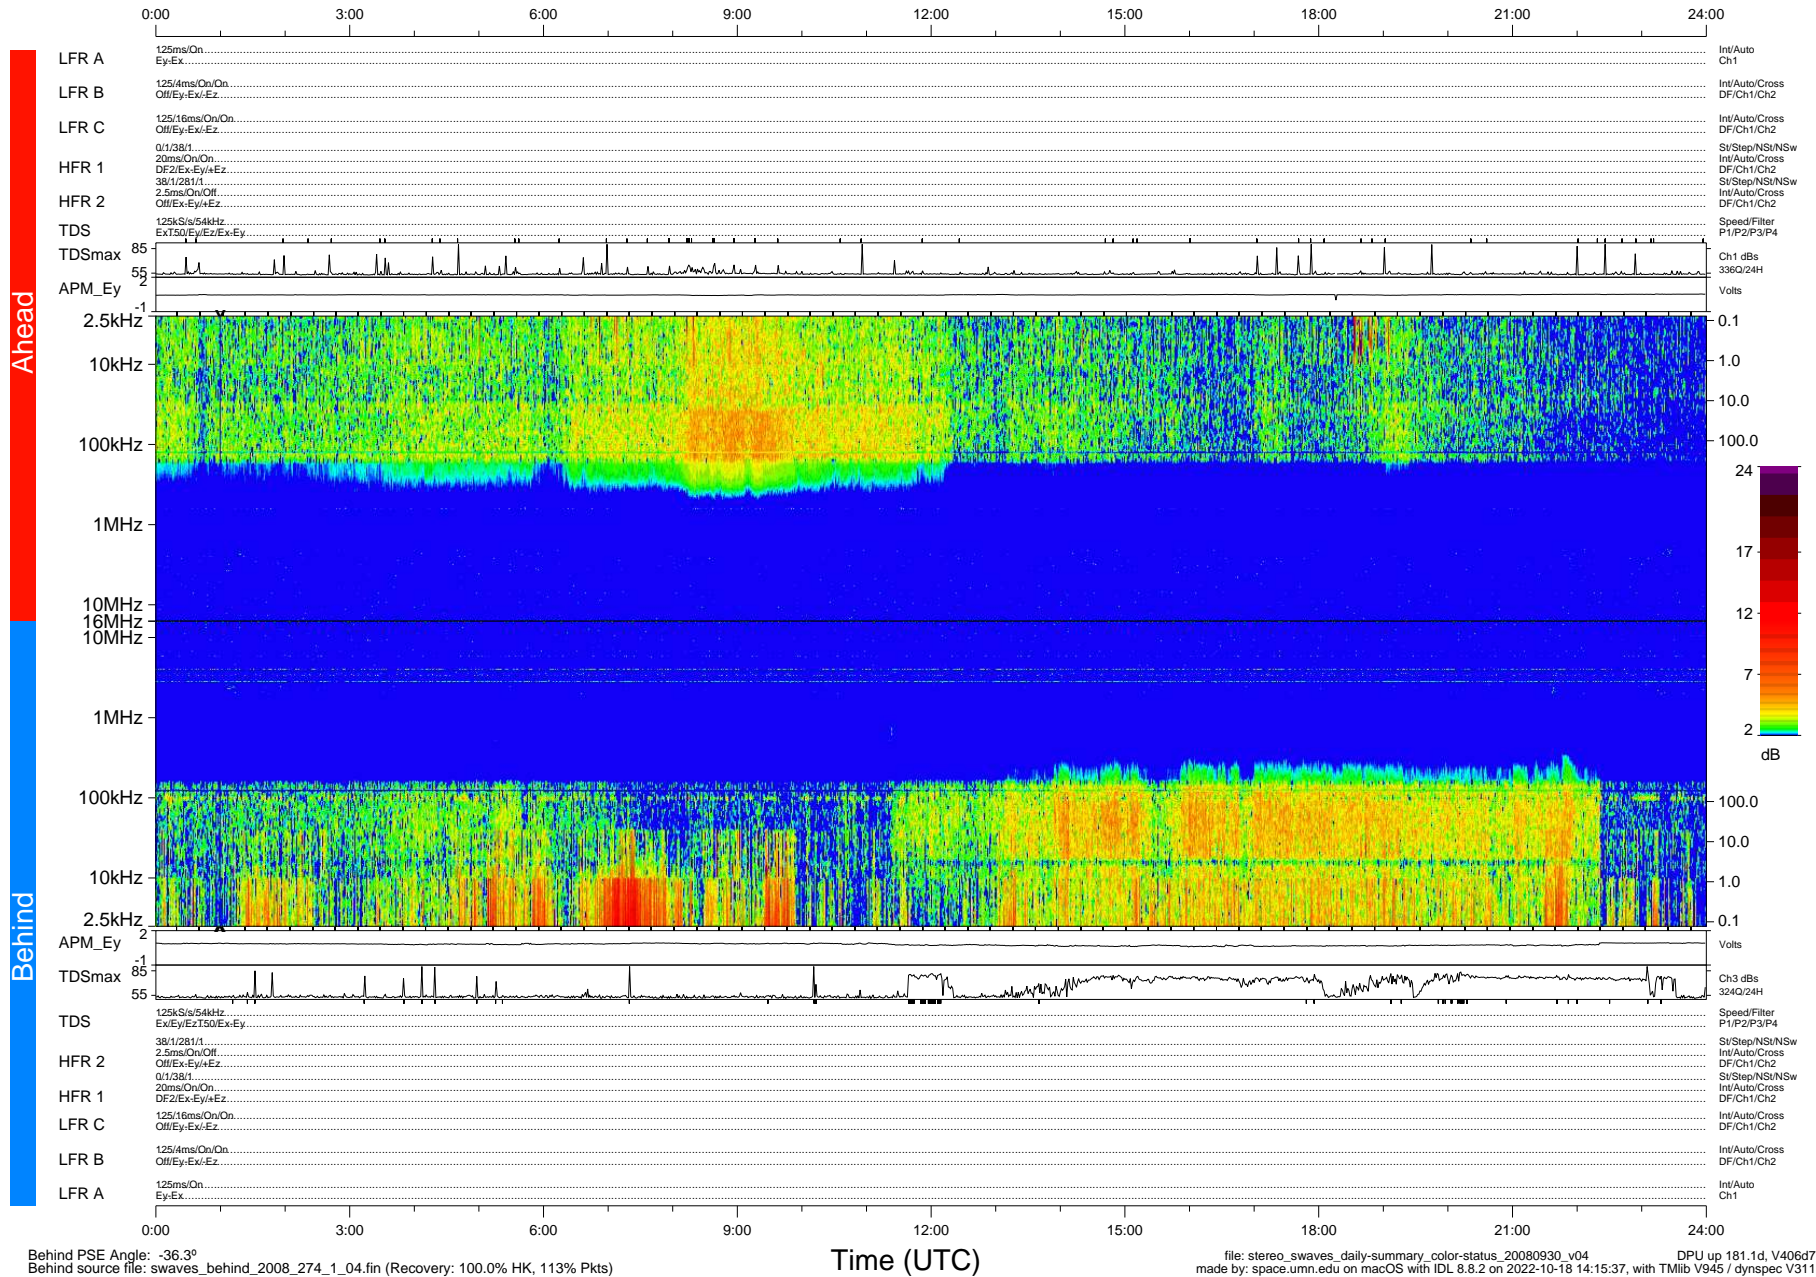

STEREO/WAVES Daily Summary - 30-Sep-2008 (DOY 274)

Ahead source file: swaves_ahead_2008_274_1_04.fin (Recovery: 100.1% HK, 115% Pkts)
Ahead PSE Angle: 39.7°

DPU up 181.4d, V406d6

Behind PSE Angle: -36.3°
Behind source file: swaves_behind_2008_274_1_04.fin (Recovery: 100.0% HK, 113% Pkts)