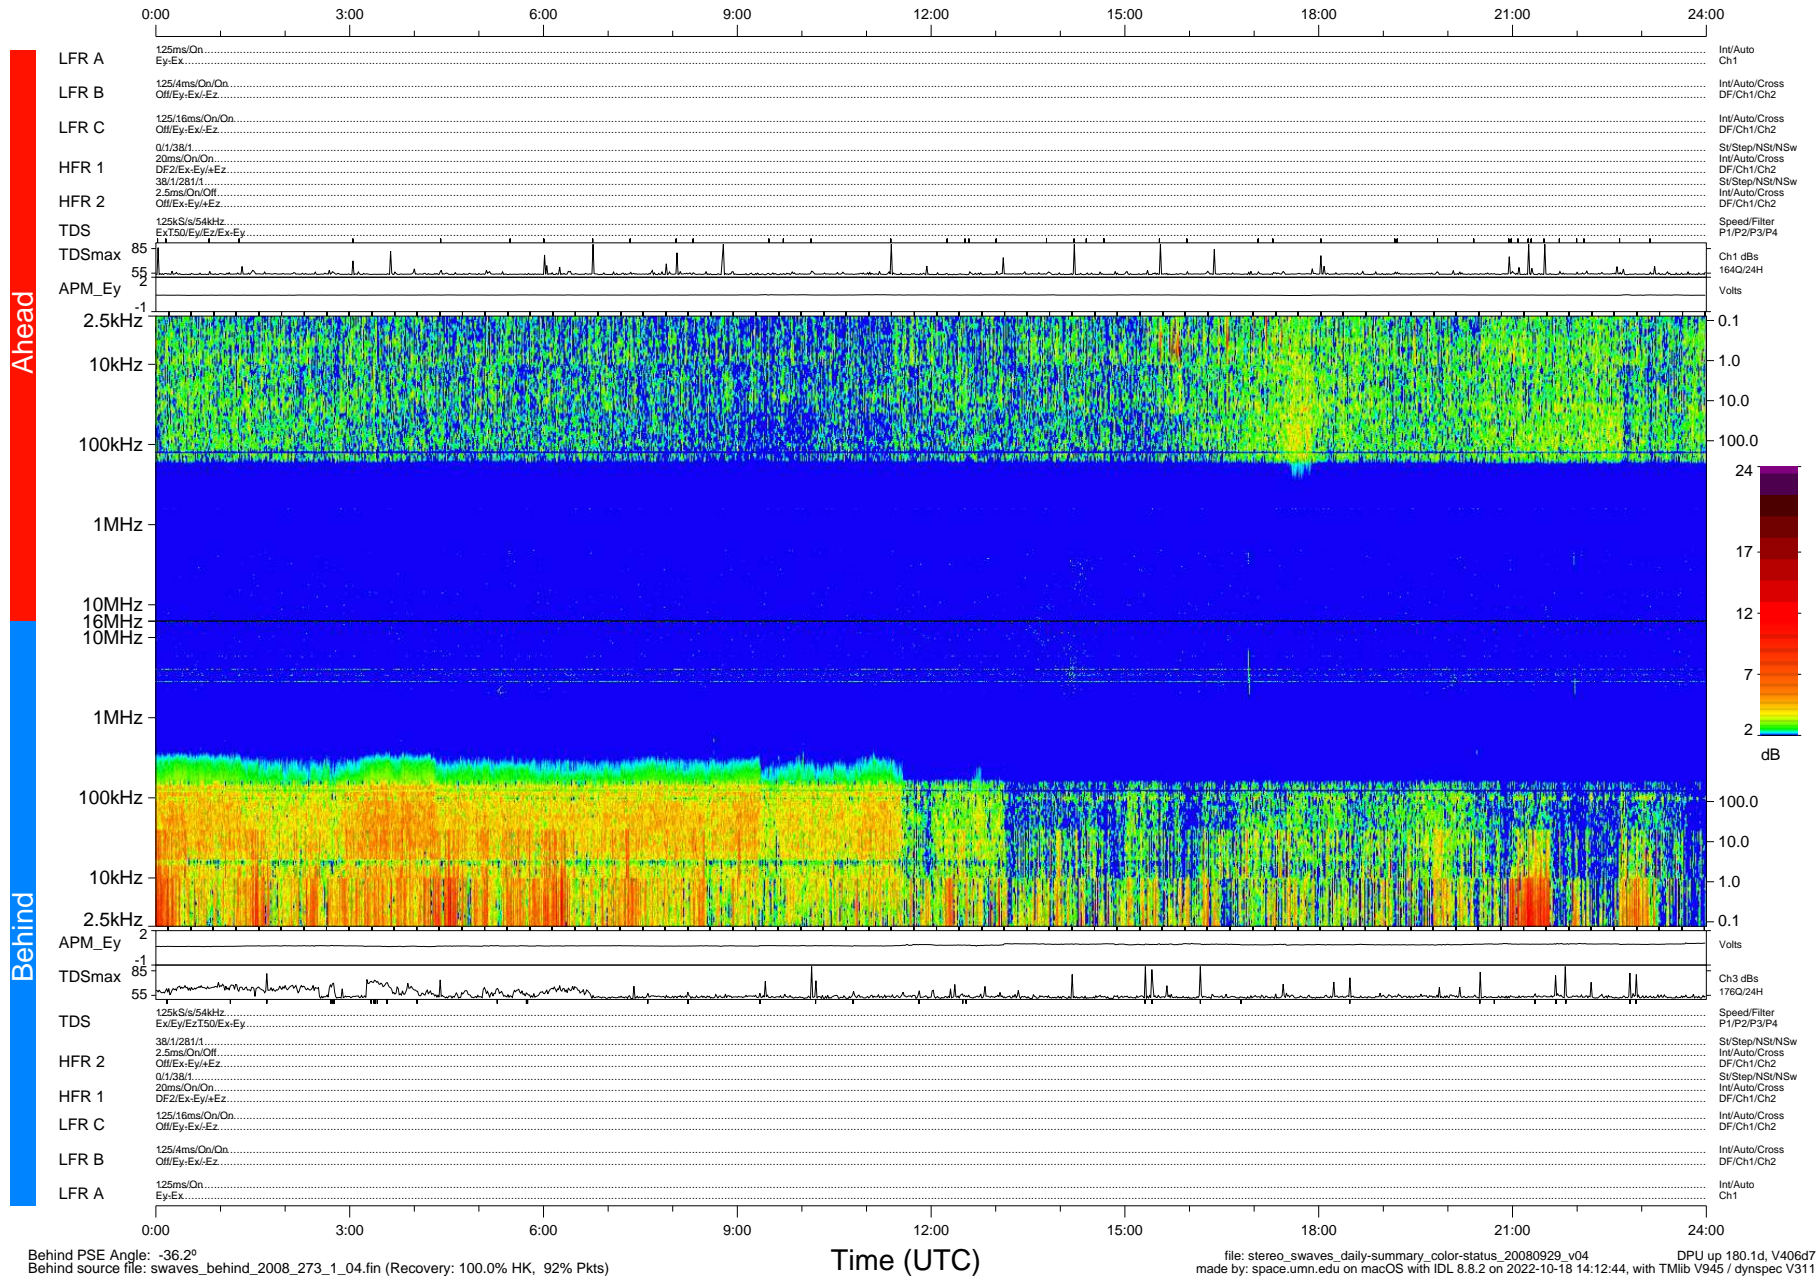

STEREO/WAVES Daily Summary - 29-Sep-2008 (DOY 273)

Ahead source file: swaves_ahead_2008_273_1_04.fin (Recovery: 100.0% HK, 90% Pkts)
Ahead PSE Angle: 39.7°

DPU up 180.4d, V406d6

Behind PSE Angle: -36.2°
Behind source file: swaves_behind_2008_273_1_04.fin (Recovery: 100.0% HK, 92% Pkts)

Time (UTC)