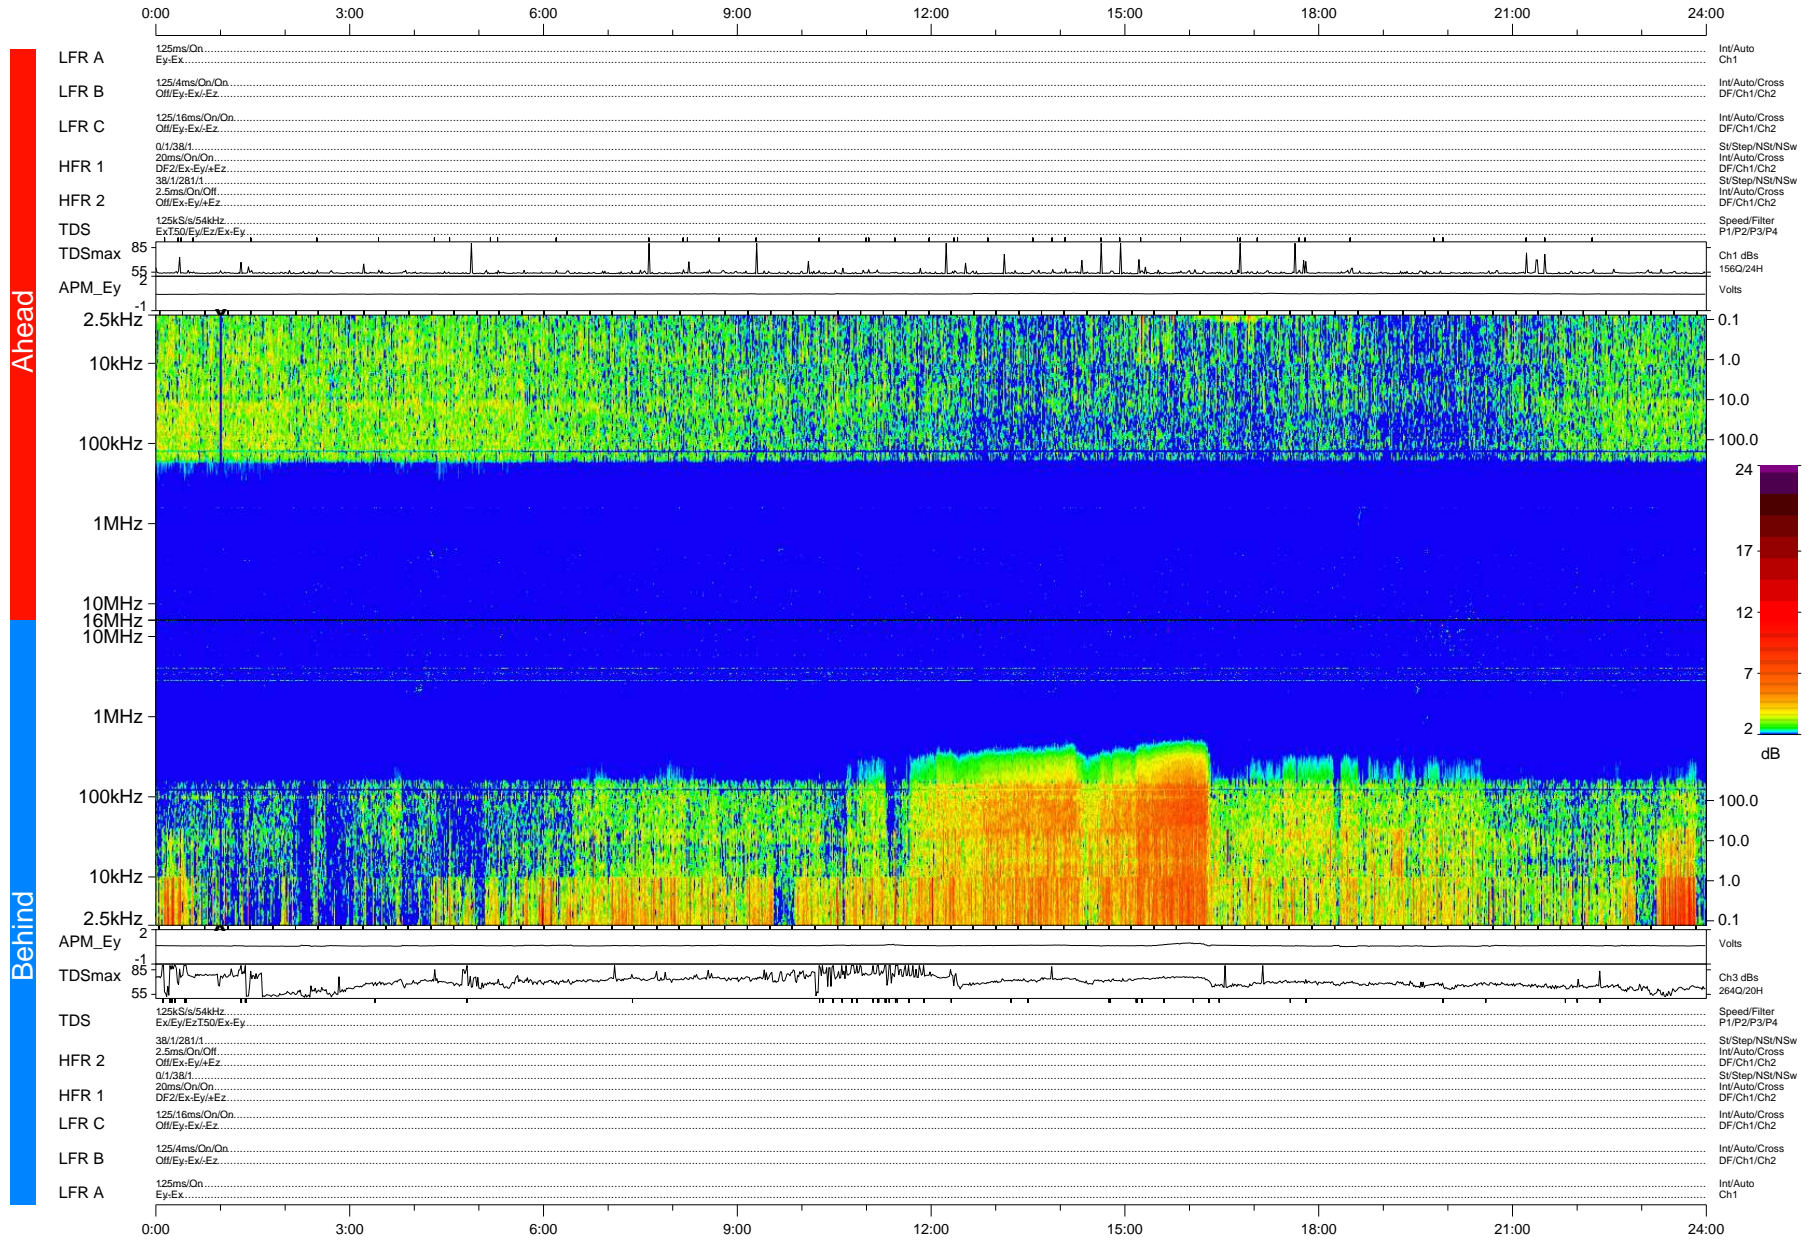

STEREO/WAVES Daily Summary - 28-Sep-2008 (DOY 272)

Ahead source file: swaves_ahead_2008_272_1_04.fin (Recovery: 100.0% HK, 89% Pkts)
Ahead PSE Angle: 39.6°

DPU up 179.4d, V406d6

Behind PSE Angle: -36.1°
Behind source file: swaves_behind_2008_272_1_04.fin (Recovery: 100.0% HK, 104% Pkts)

Time (UTC)