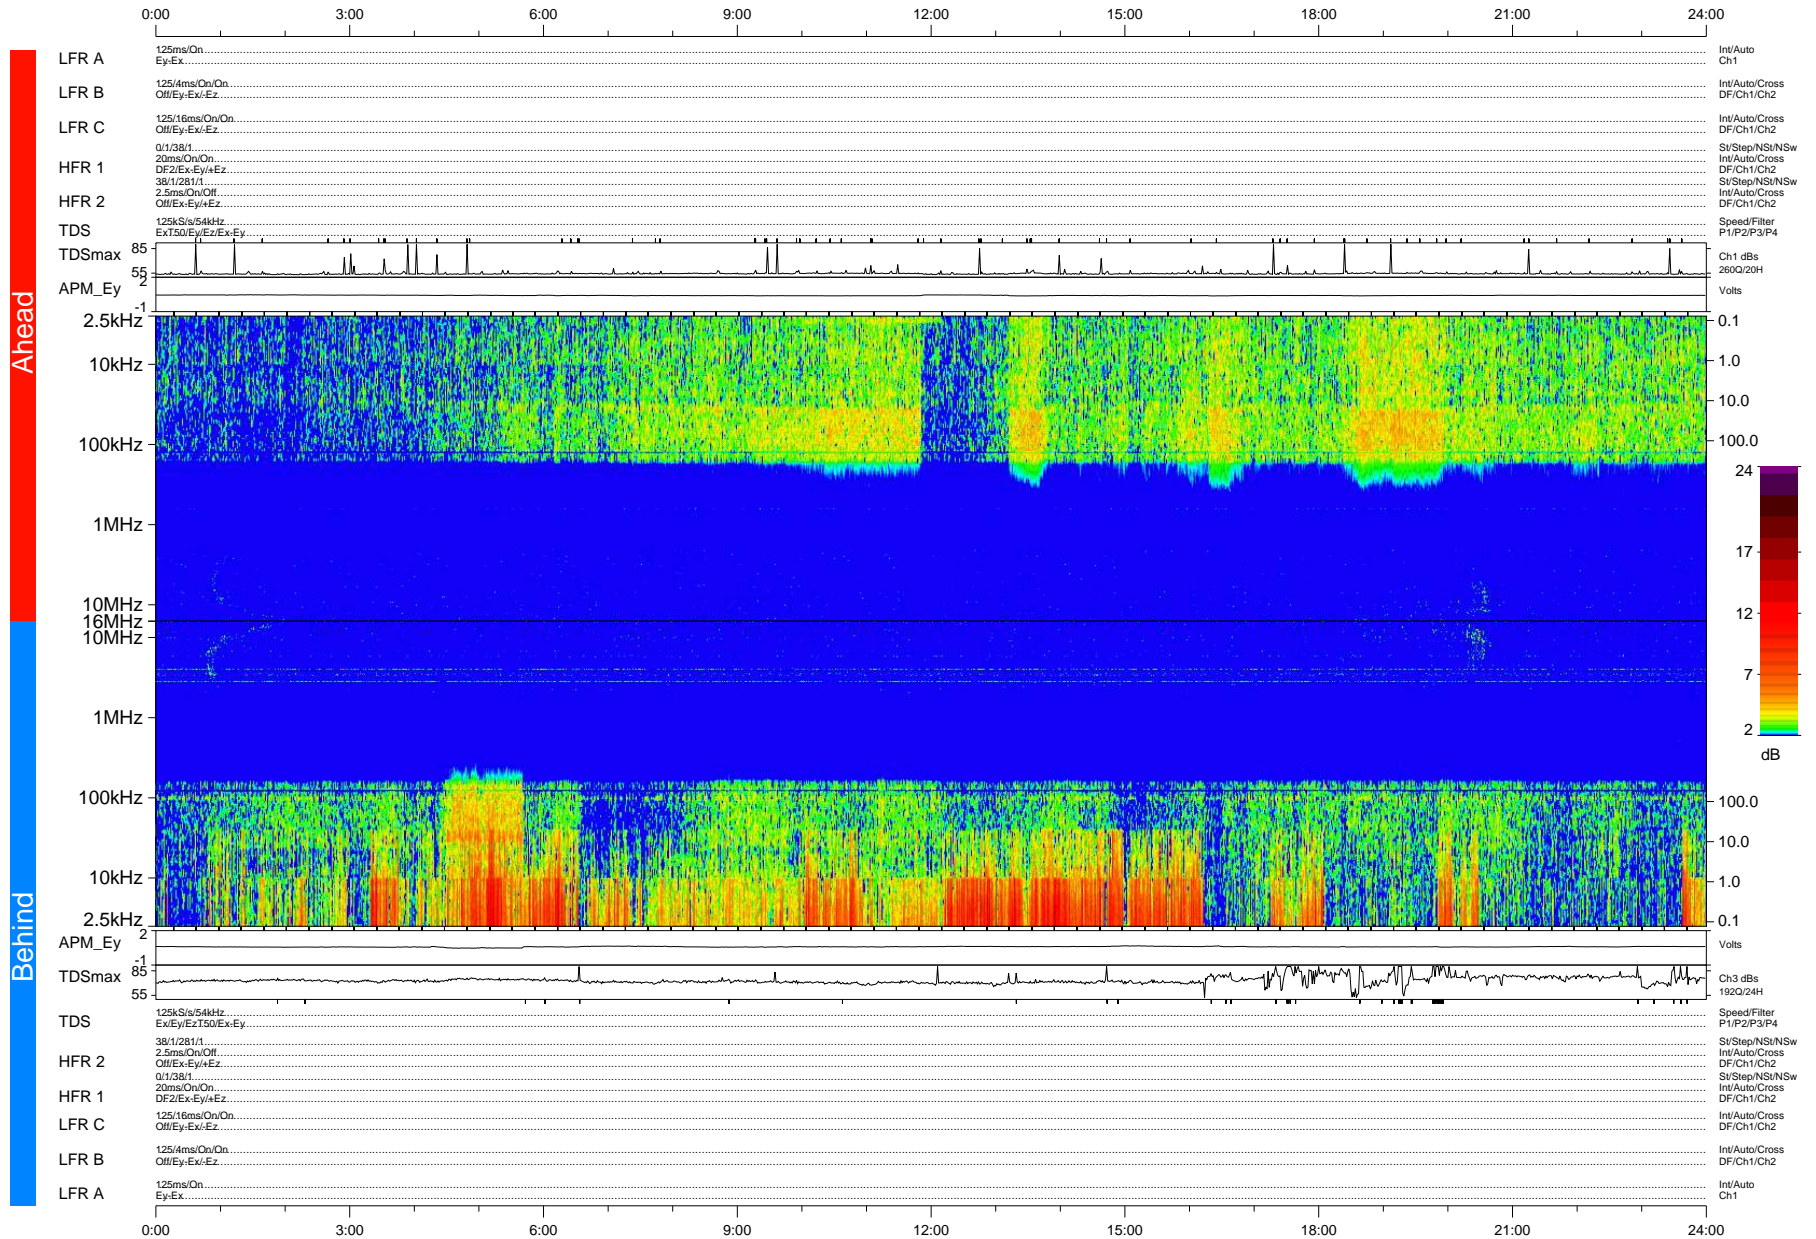

# STEREO/WAVES Daily Summary - 27-Sep-2008 (DOY 271)

Ahead source file: swaves\_ahead\_2008\_271\_1\_04.fin (Recovery: 100.0% HK, 103% Pkts)  
 Ahead PSE Angle: 39.6°

DPU up 178.4d, V406d6

Behind PSE Angle: -35.9°  
 Behind source file: swaves\_behind\_2008\_271\_1\_04.fin (Recovery: 100.0% HK, 94% Pkts)

Time (UTC)

file: stereo\_swaves\_daily-summary\_color-status\_20080927\_v04  
 made by: space.umn.edu on macOS with IDL 8.8.2 on 2022-10-18 14:07:02, with TMLib V945 / dynspec V311

DPU up 178.1d, V406d7