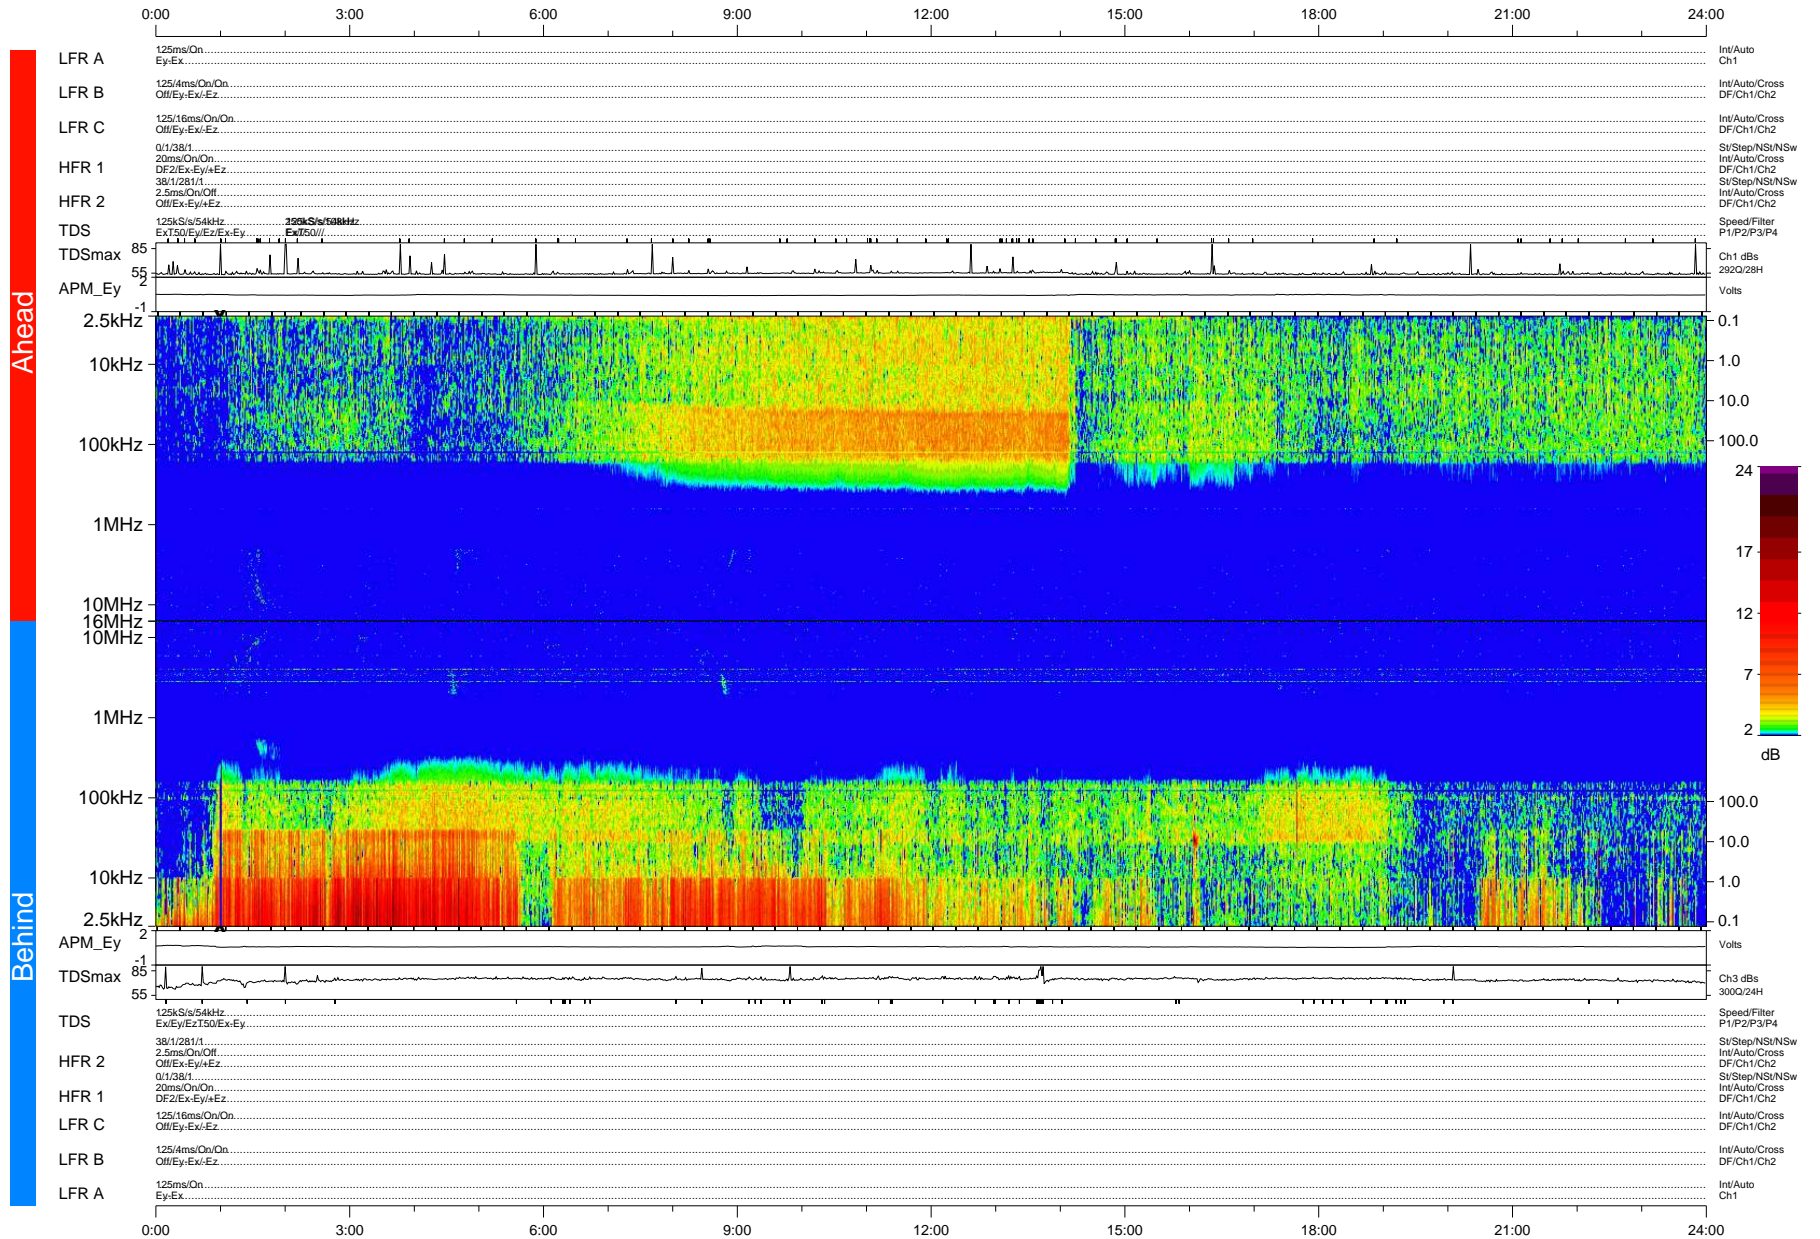

STEREO/WAVES Daily Summary - 26-Sep-2008 (DOY 270)

Ahead source file: swaves_ahead_2008_270_1_04.fin (Recovery: 100.0% HK, 109% Pkts)
Ahead PSE Angle: 39.4°

DPU up 177.4d, V406d6

Behind PSE Angle: -35.9°
Behind source file: swaves_behind_2008_270_1_04.fin (Recovery: 100.0% HK, 109% Pkts)

Time (UTC)