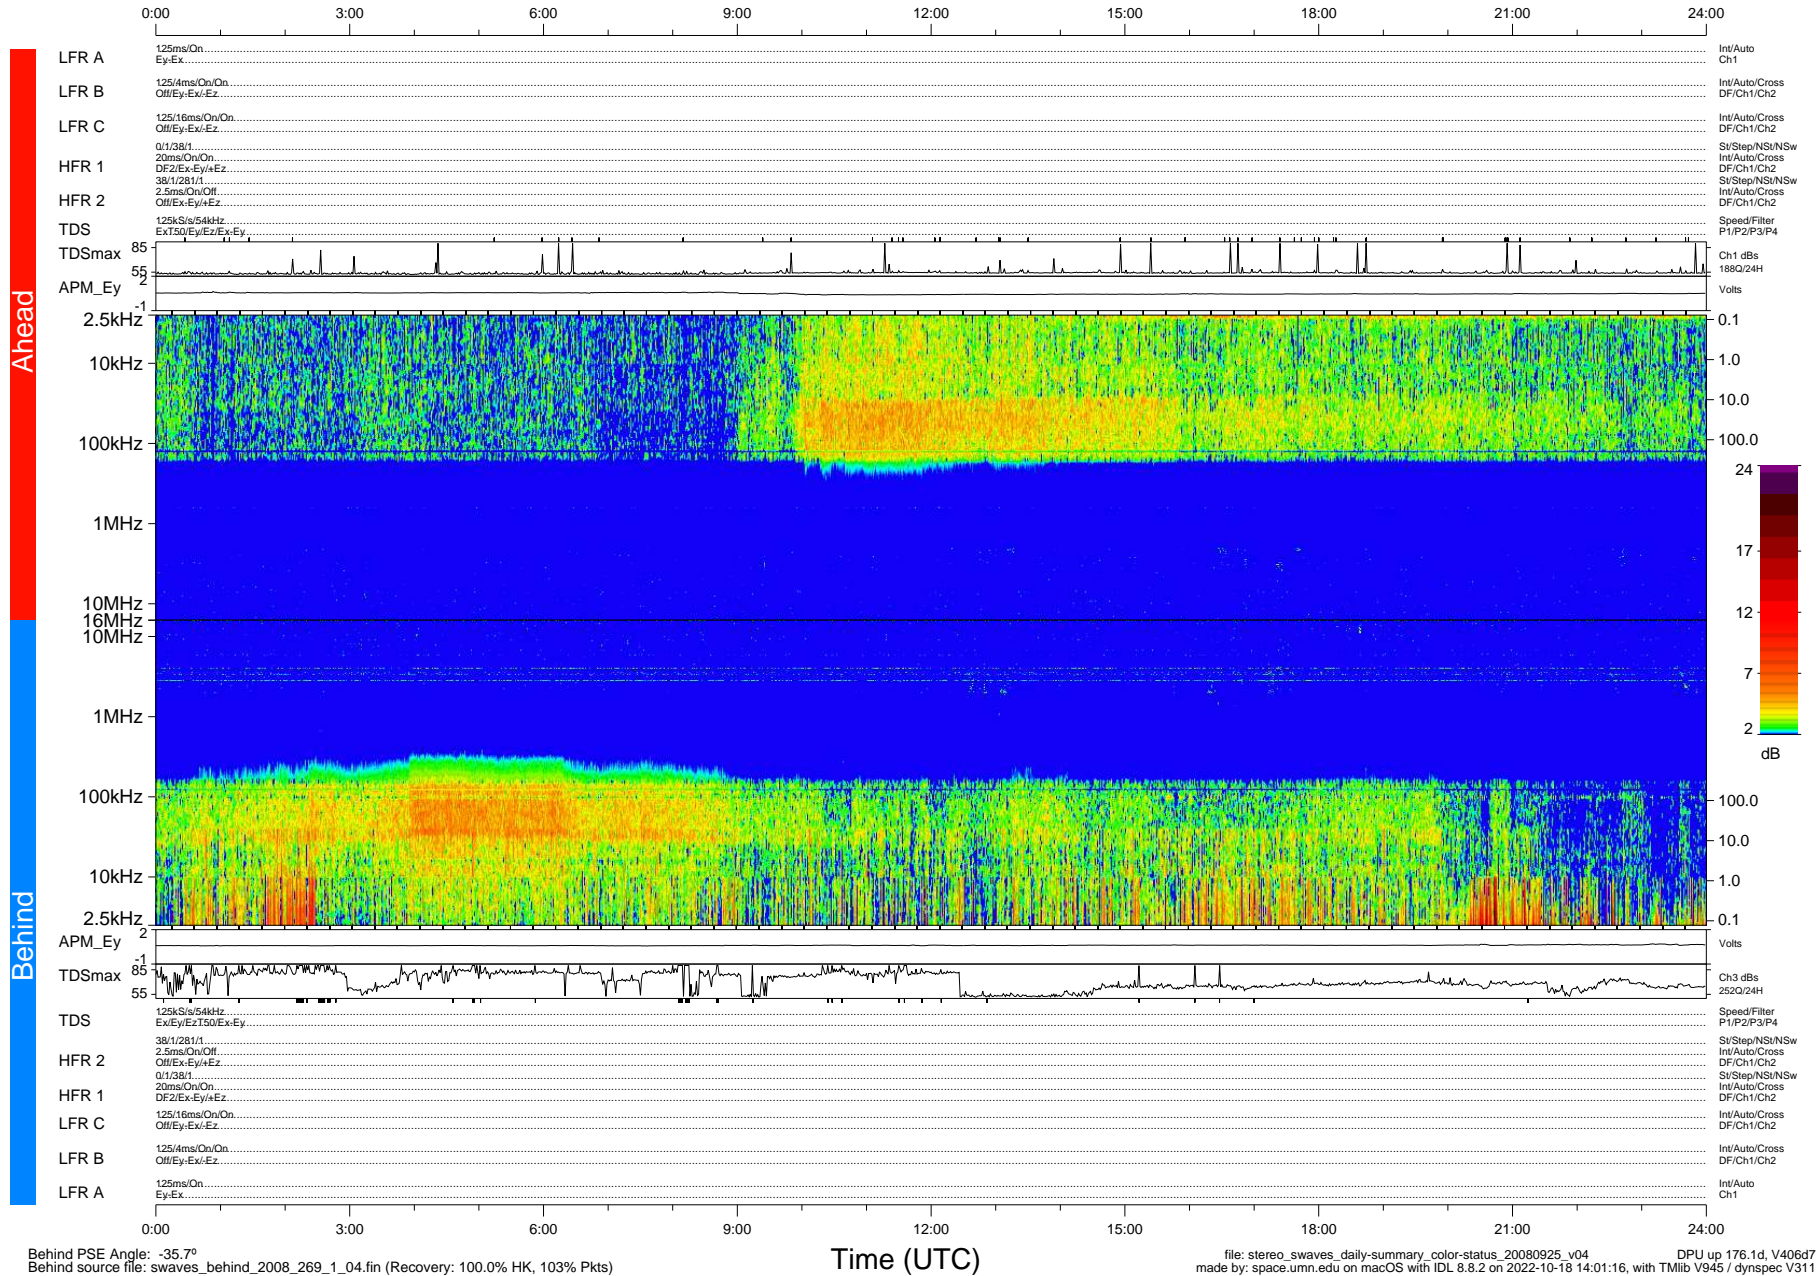

STEREO/WAVES Daily Summary - 25-Sep-2008 (DOY 269)

Ahead source file: swaves_ahead_2008_269_1_04.fin (Recovery: 100.0% HK, 93% Pkts)
Ahead PSE Angle: 39.4°

DPU up 176.4d, V406d6

Behind PSE Angle: -35.7°
Behind source file: swaves_behind_2008_269_1_04.fin (Recovery: 100.0% HK, 103% Pkts)

Time (UTC)