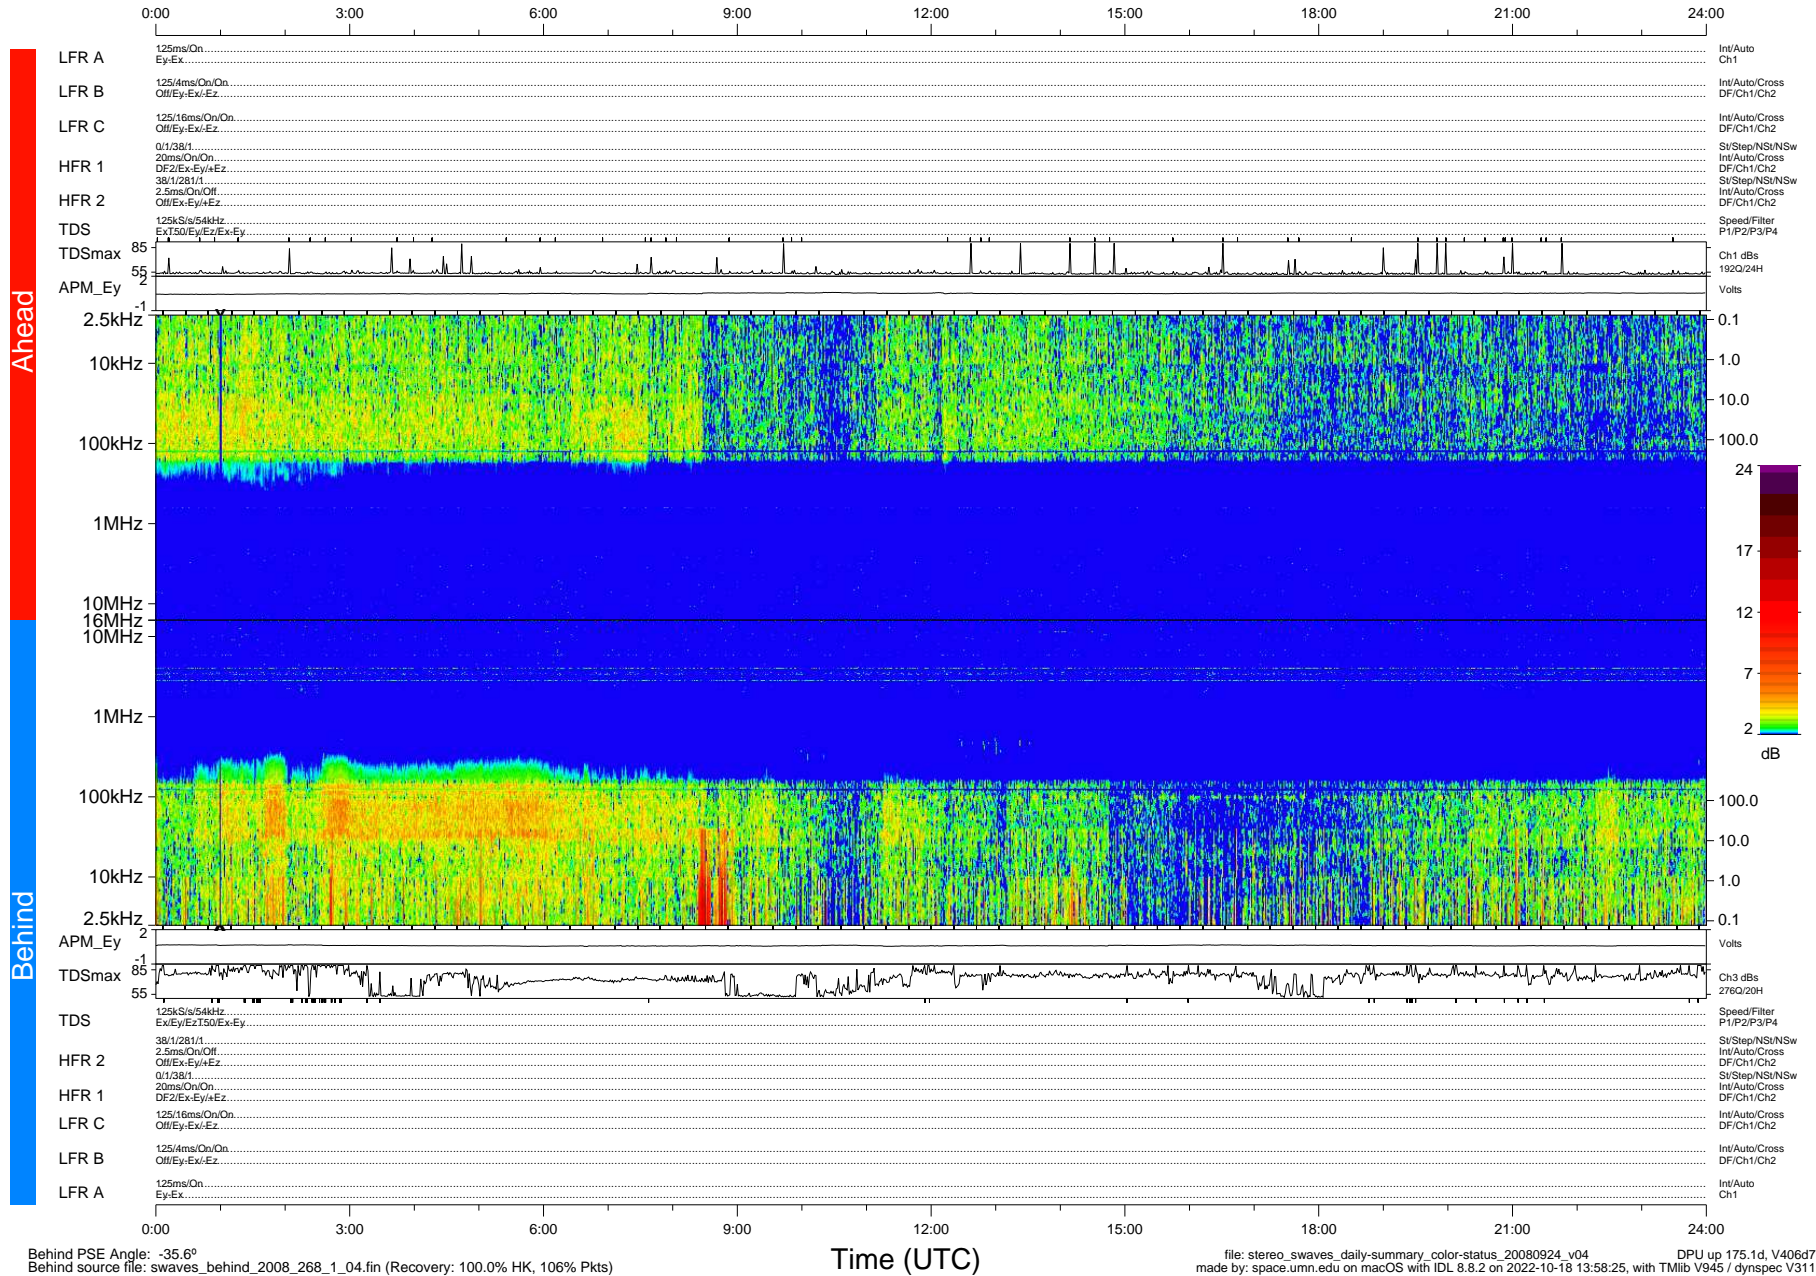

STEREO/WAVES Daily Summary - 24-Sep-2008 (DOY 268)

Ahead source file: swaves_ahead_2008_268_1_04.fin (Recovery: 100.0% HK, 94% Pkts)
Ahead PSE Angle: 39.4°

DPU up 175.4d, V406d6

Behind PSE Angle: -35.6°
Behind source file: swaves_behind_2008_268_1_04.fin (Recovery: 100.0% HK, 106% Pkts)

Time (UTC)