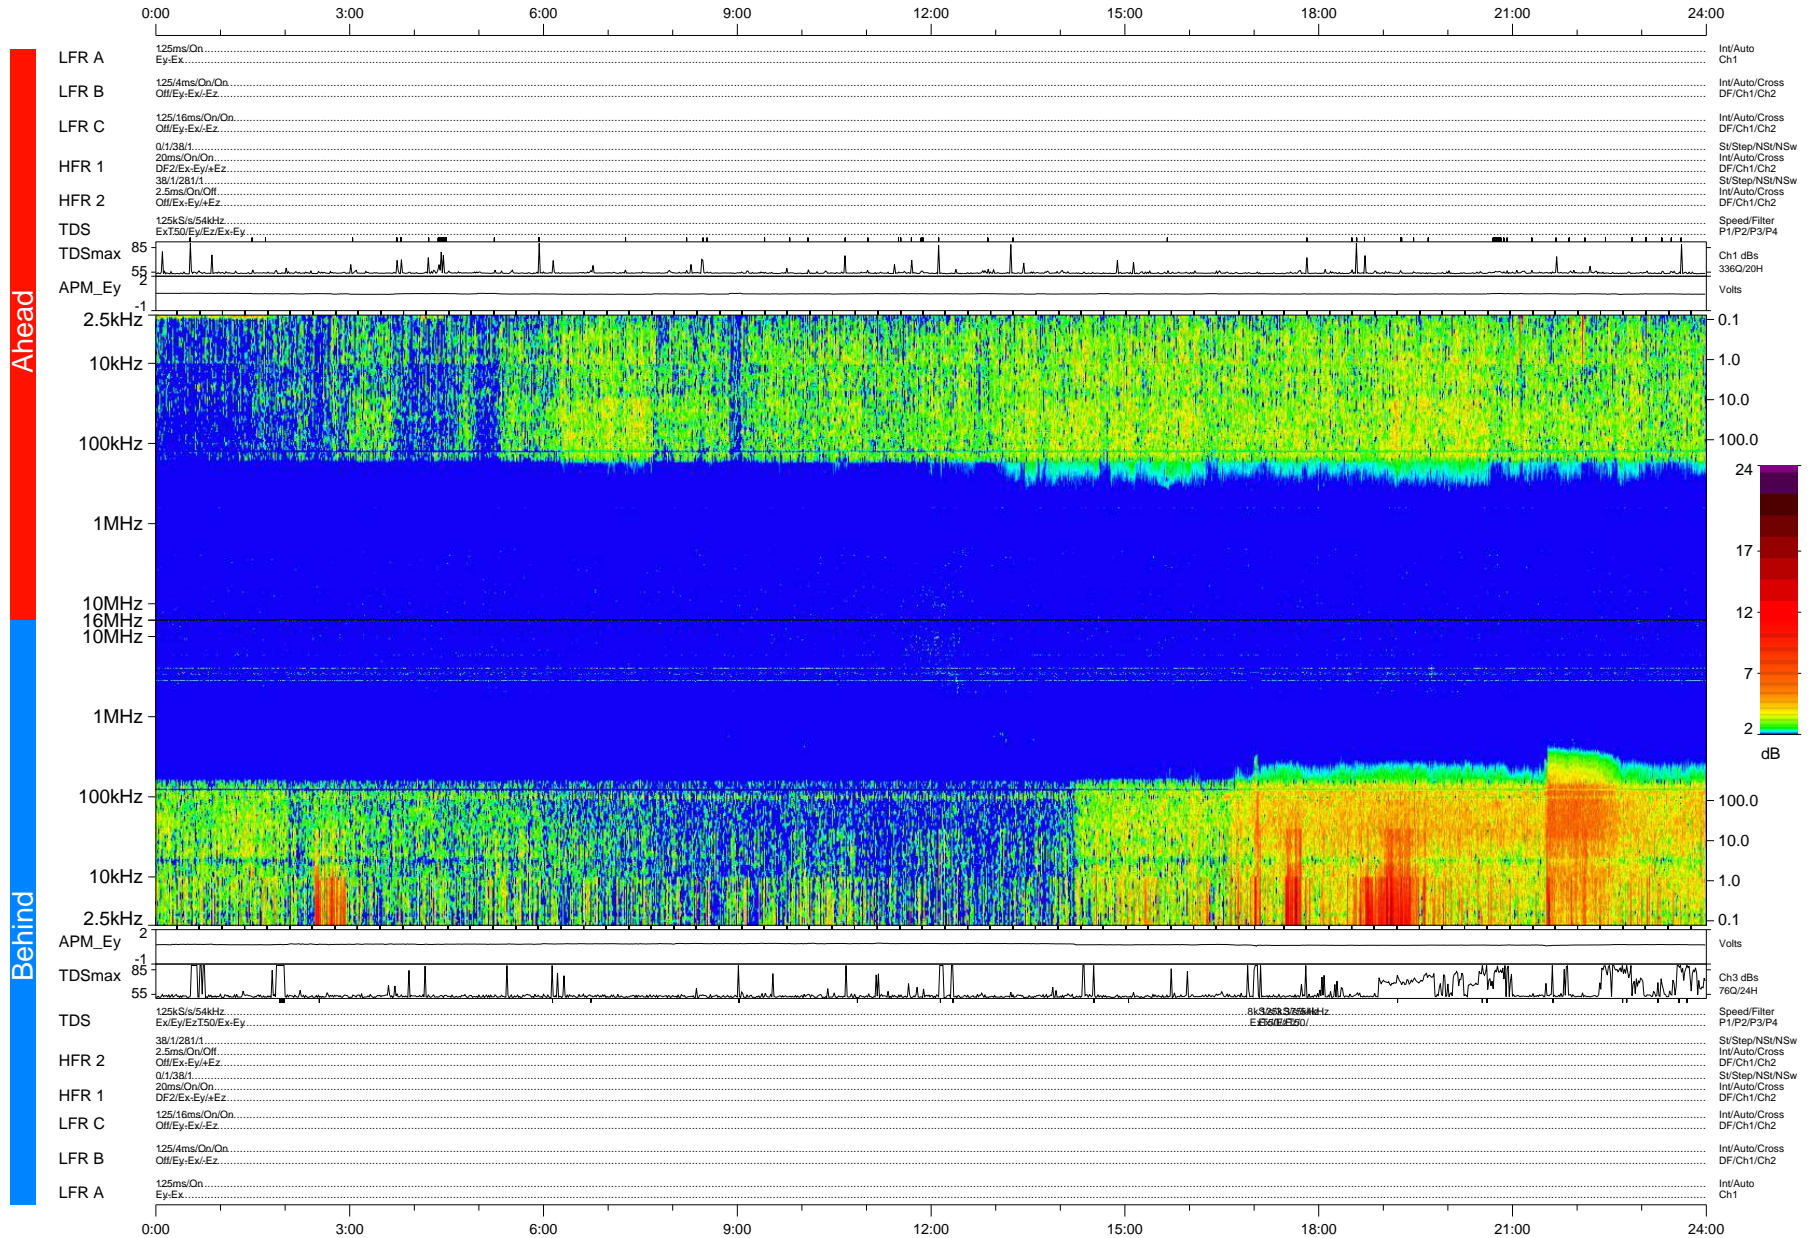

STEREO/WAVES Daily Summary - 23-Sep-2008 (DOY 267)

Ahead source file: swaves_ahead_2008_267_1_04.fin (Recovery: 100.0% HK, 114% Pkts)
Ahead PSE Angle: 39.3°

DPU up 174.4d, V406d6

Behind PSE Angle: -35.5°
Behind source file: swaves_behind_2008_267_1_04.fin (Recovery: 100.0% HK, 77% Pkts)

Time (UTC)