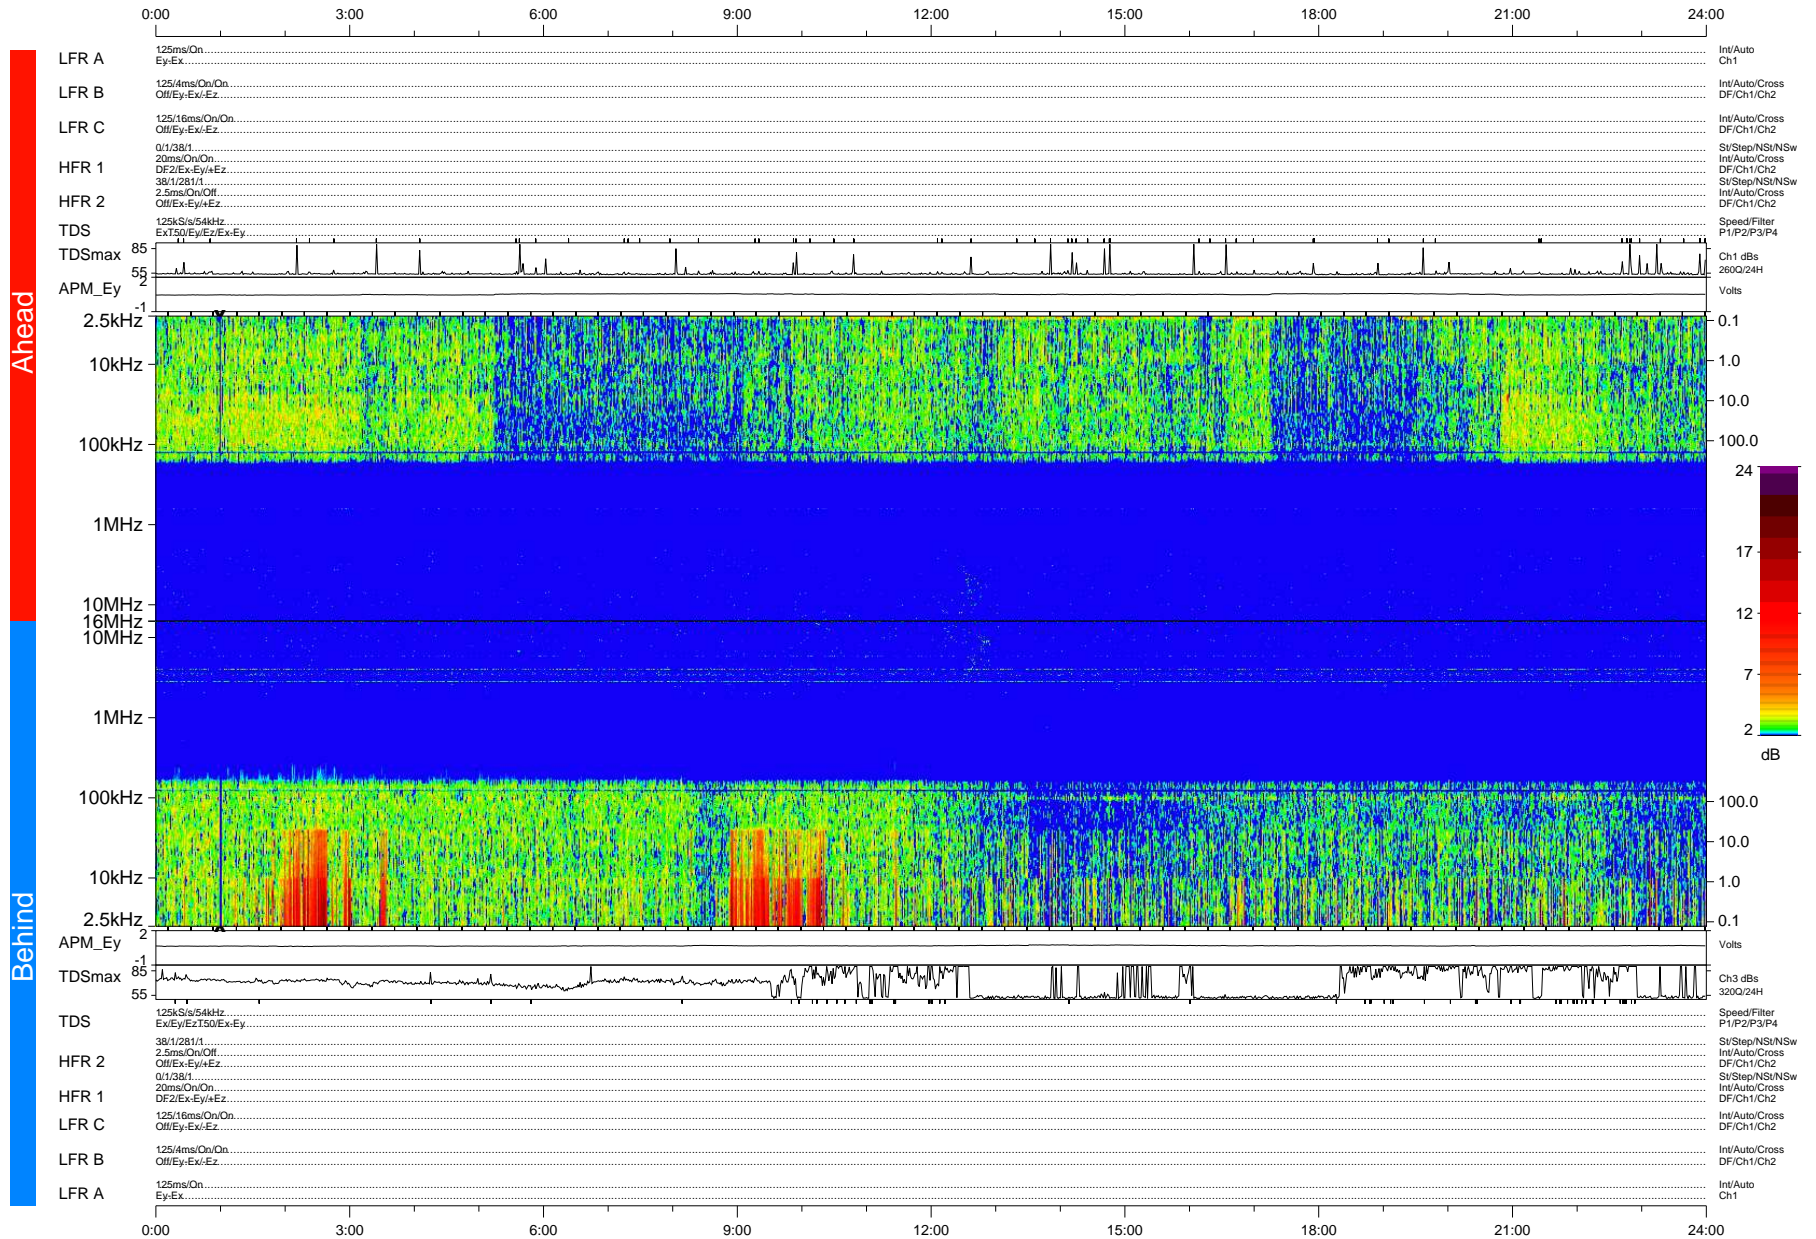

STEREO/WAVES Daily Summary - 22-Sep-2008 (DOY 266)

Ahead source file: swaves_ahead_2008_266_1_04.fin (Recovery: 100.0% HK, 104% Pkts)
Ahead PSE Angle: 39.2°

DPU up 173.4d, V406d6

Behind PSE Angle: -35.4°
Behind source file: swaves_behind_2008_266_1_04.fin (Recovery: 100.0% HK, 113% Pkts)

Time (UTC)