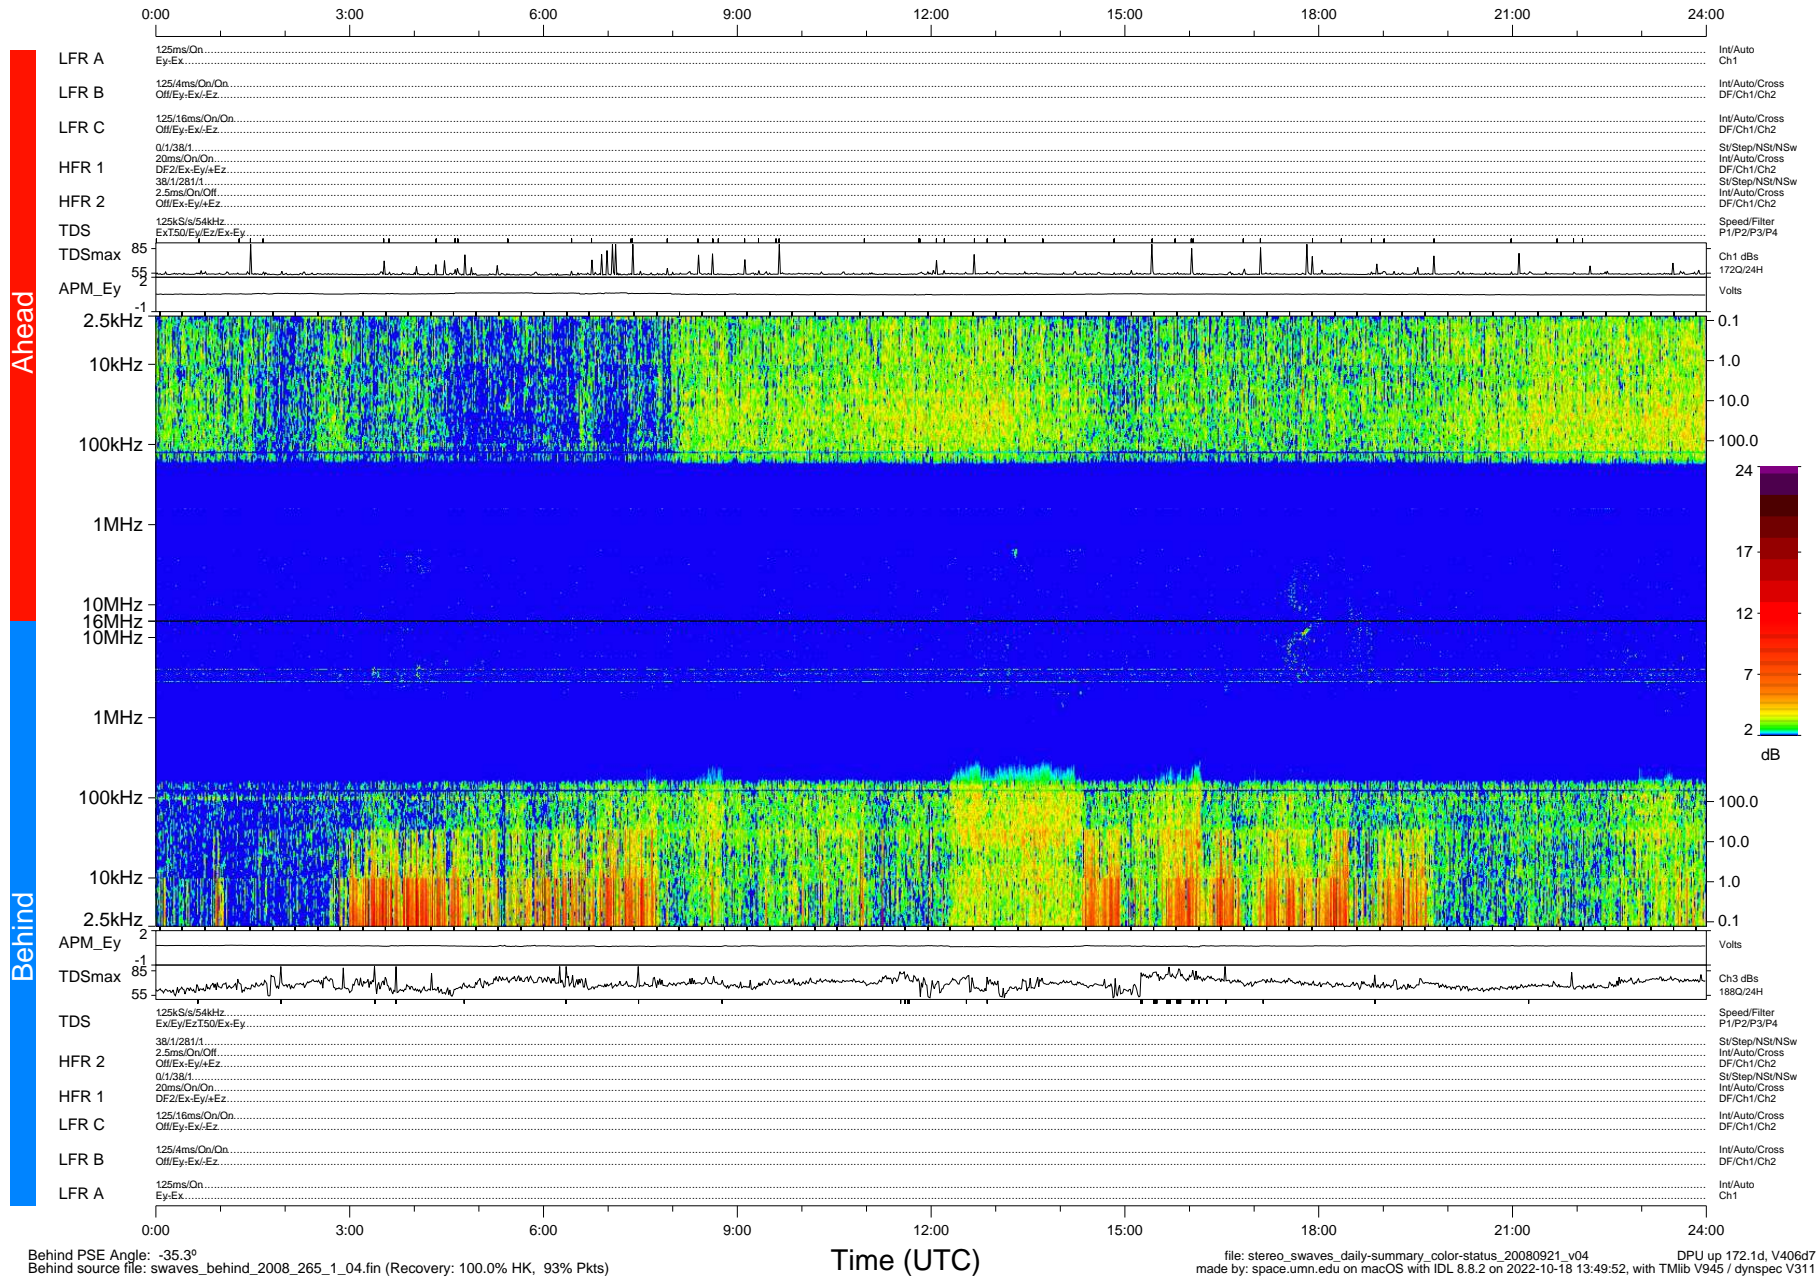

STEREO/WAVES Daily Summary - 21-Sep-2008 (DOY 265)

Ahead source file: swaves_ahead_2008_265_1_04.fin (Recovery: 100.0% HK, 91% Pkts)
Ahead PSE Angle: 39.1°

DPU up 172.4d, V406d6

Behind PSE Angle: -35.3°
Behind source file: swaves_behind_2008_265_1_04.fin (Recovery: 100.0% HK, 93% Pkts)

Time (UTC)