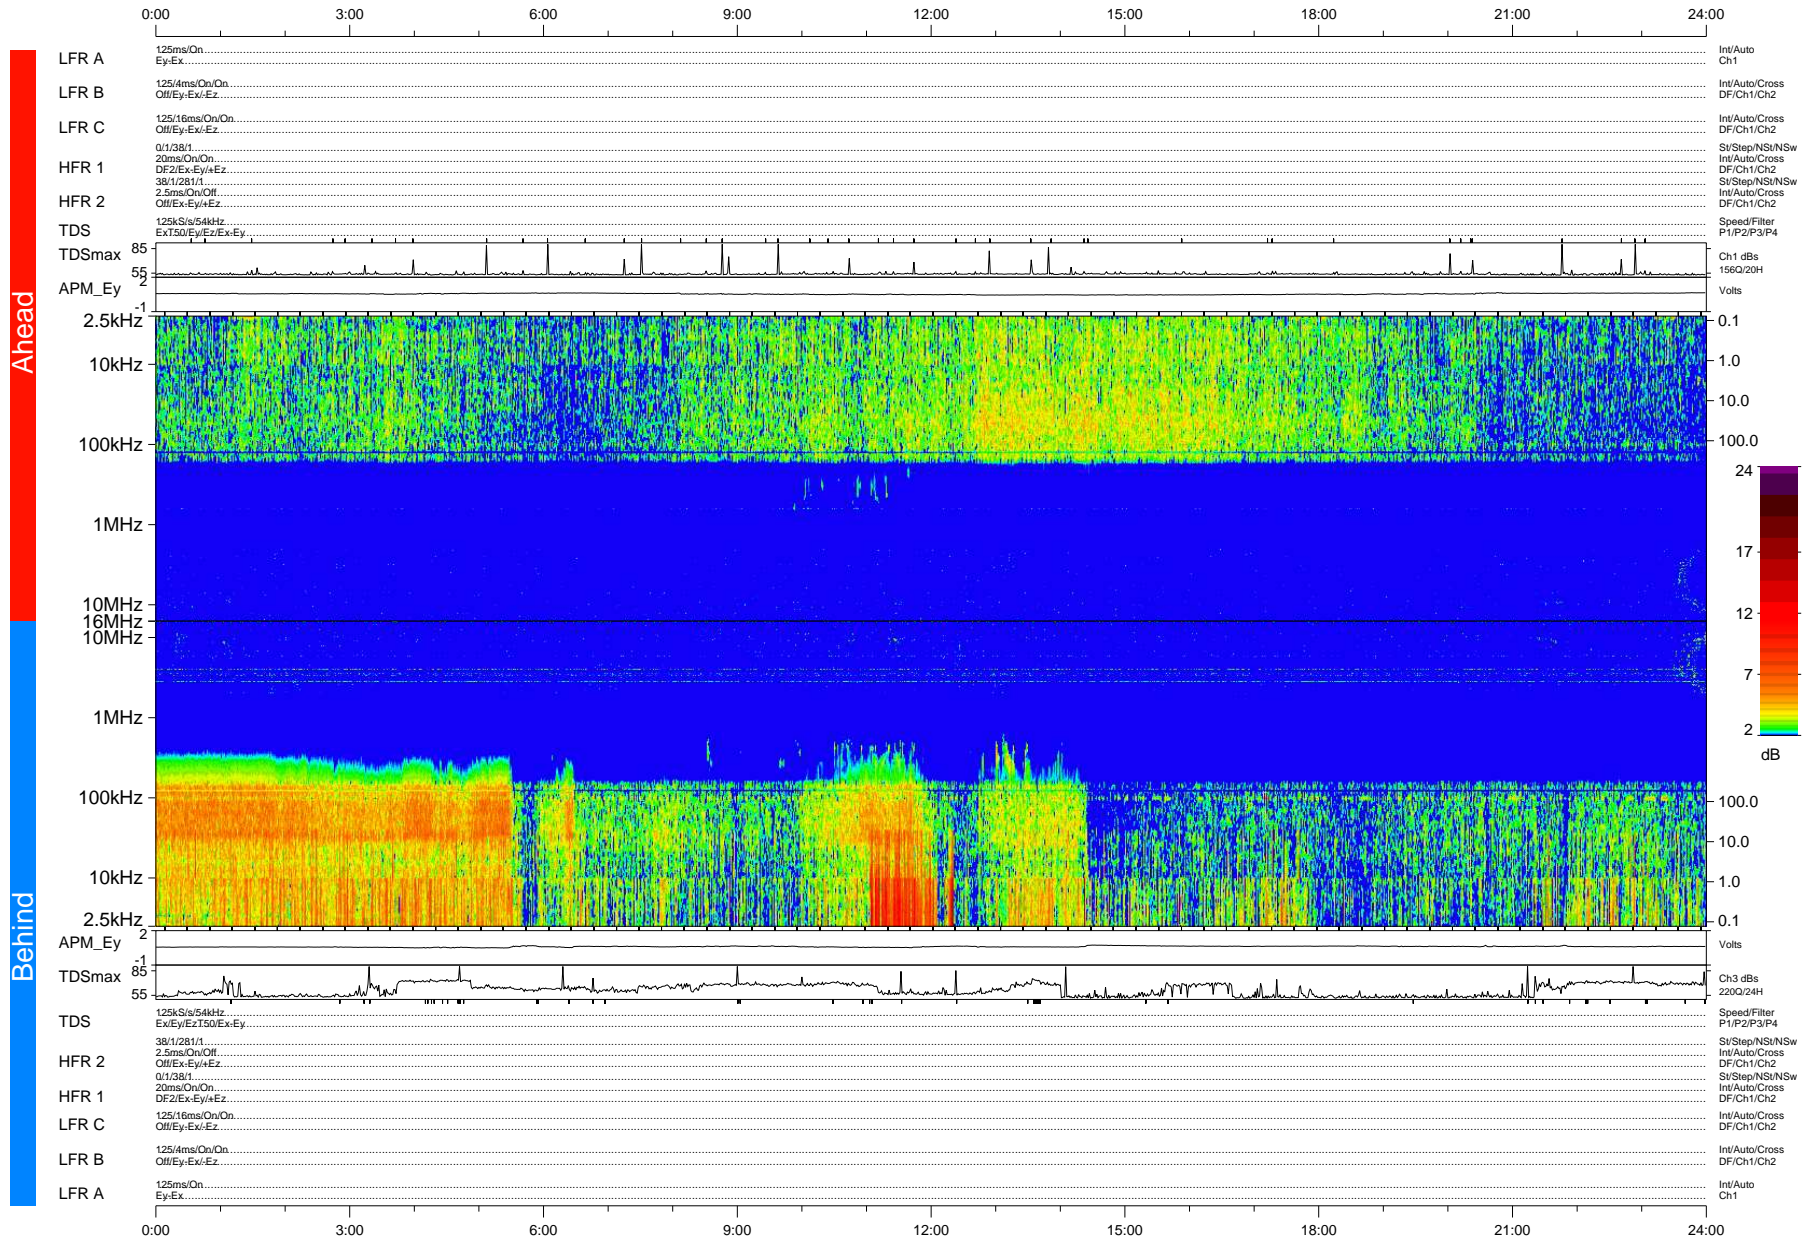

STEREO/WAVES Daily Summary - 19-Sep-2008 (DOY 263)

Ahead source file: swaves_ahead_2008_263_1_04.fin (Recovery: 100.0% HK, 88% Pkts)
Ahead PSE Angle: 39.0°

DPU up 170.4d, V406d6

Behind PSE Angle: -35.0°
Behind source file: swaves_behind_2008_263_1_04.fin (Recovery: 100.0% HK, 98% Pkts)

Time (UTC)