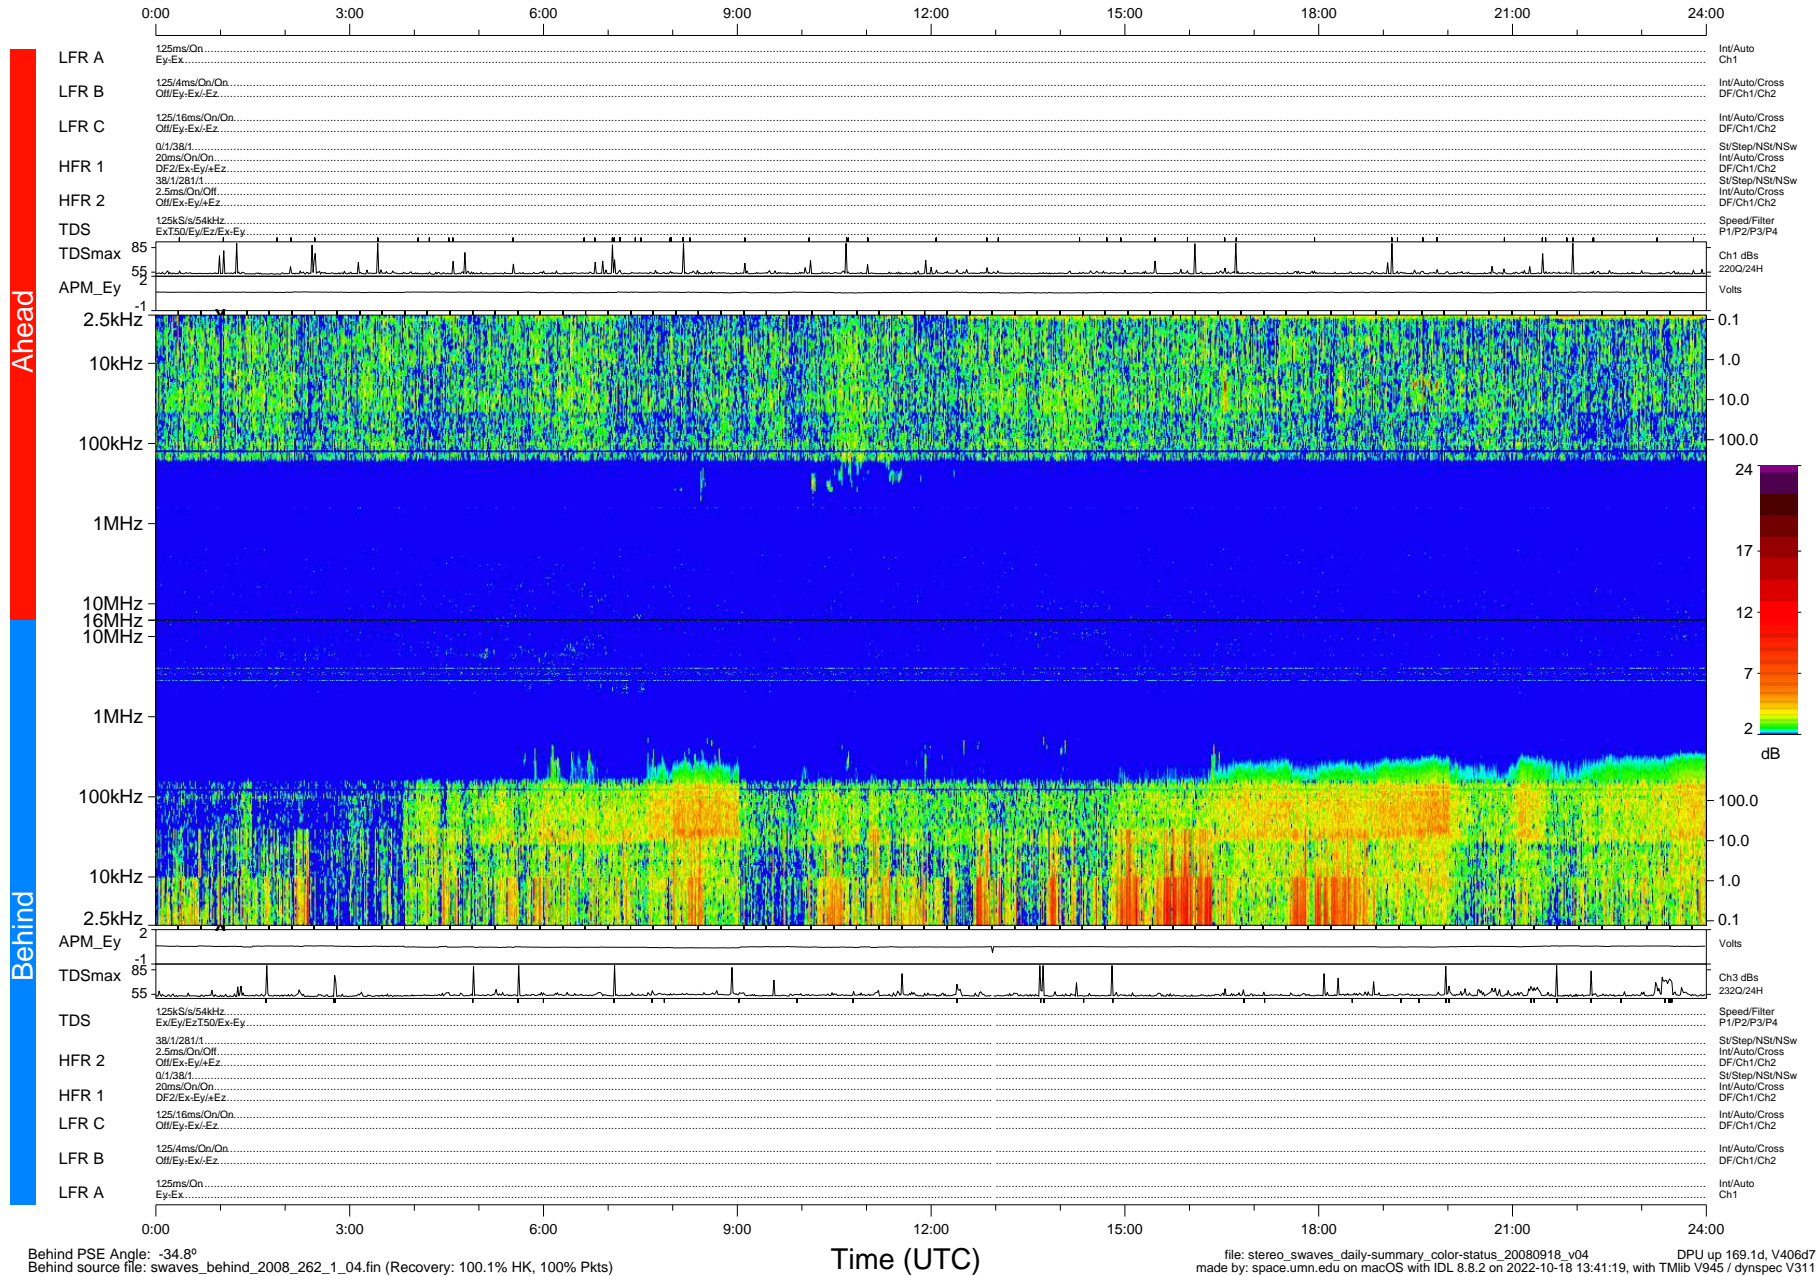

STEREO/WAVES Daily Summary - 18-Sep-2008 (DOY 262)

Ahead source file: swaves_ahead_2008_262_1_04.fin (Recovery: 100.0% HK, 98% Pkts)
Ahead PSE Angle: 39.0°

DPU up 169.4d, V406d6

Behind PSE Angle: -34.8°
Behind source file: swaves_behind_2008_262_1_04.fin (Recovery: 100.1% HK, 100% Pkts)

Time (UTC)