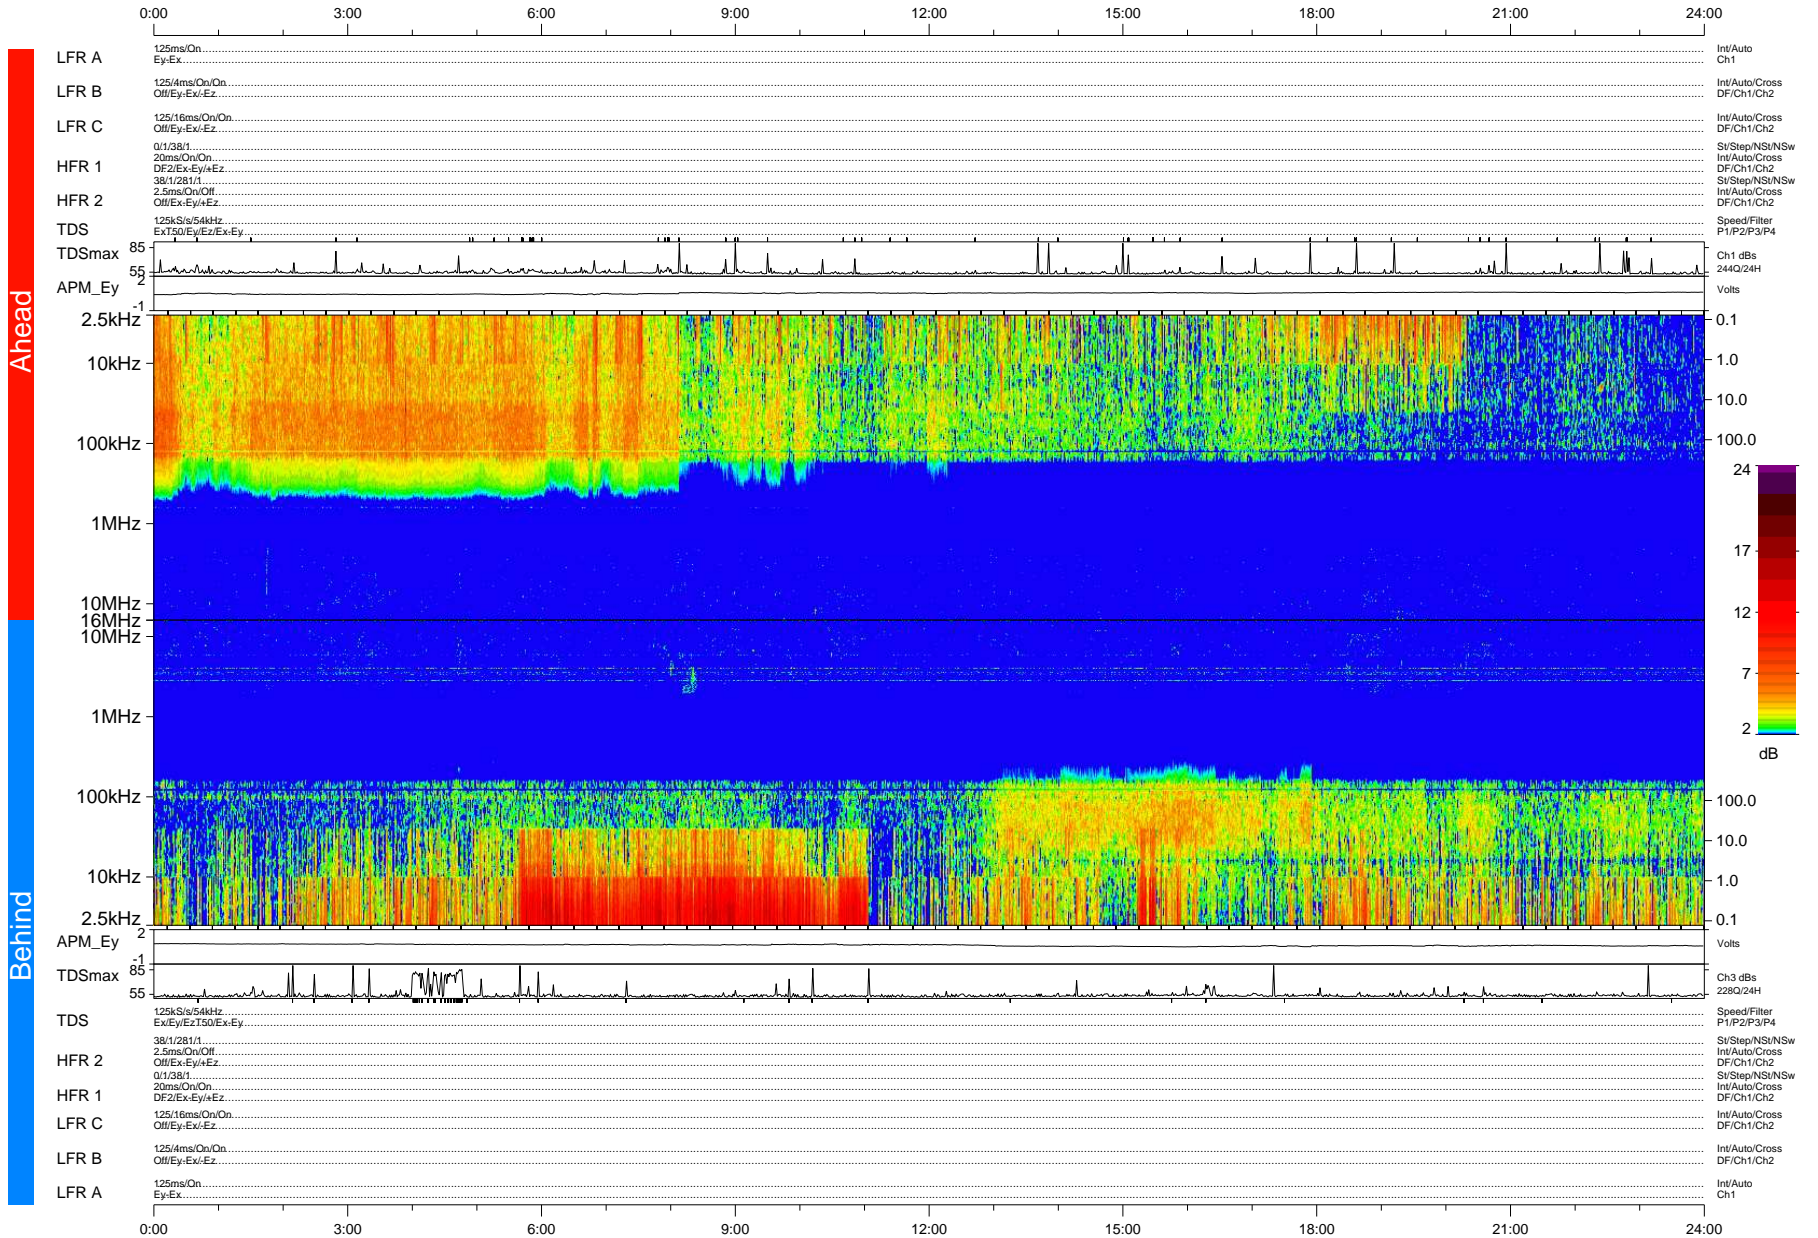

# STEREO/WAVES Daily Summary - 17-Sep-2008 (DOY 261)

Ahead source file: swaves\_ahead\_2008\_261\_1\_04.fin (Recovery: 100.0% HK, 102% Pkts)  
 Ahead PSE Angle: 38.8°

DPU up 168.4d, V406d6

Behind PSE Angle: -34.8°  
 Behind source file: swaves\_behind\_2008\_261\_1\_04.fin (Recovery: 100.0% HK, 99% Pkts)

Time (UTC)

file: stereo\_swaves\_daily-summary\_color-status\_20080917\_v04 DPU up 168.1d, V406d7  
 made by: space.umn.edu on macOS with IDL 8.8.2 on 2022-10-18 13:38:28, with TMLib V945 / dynspec V311