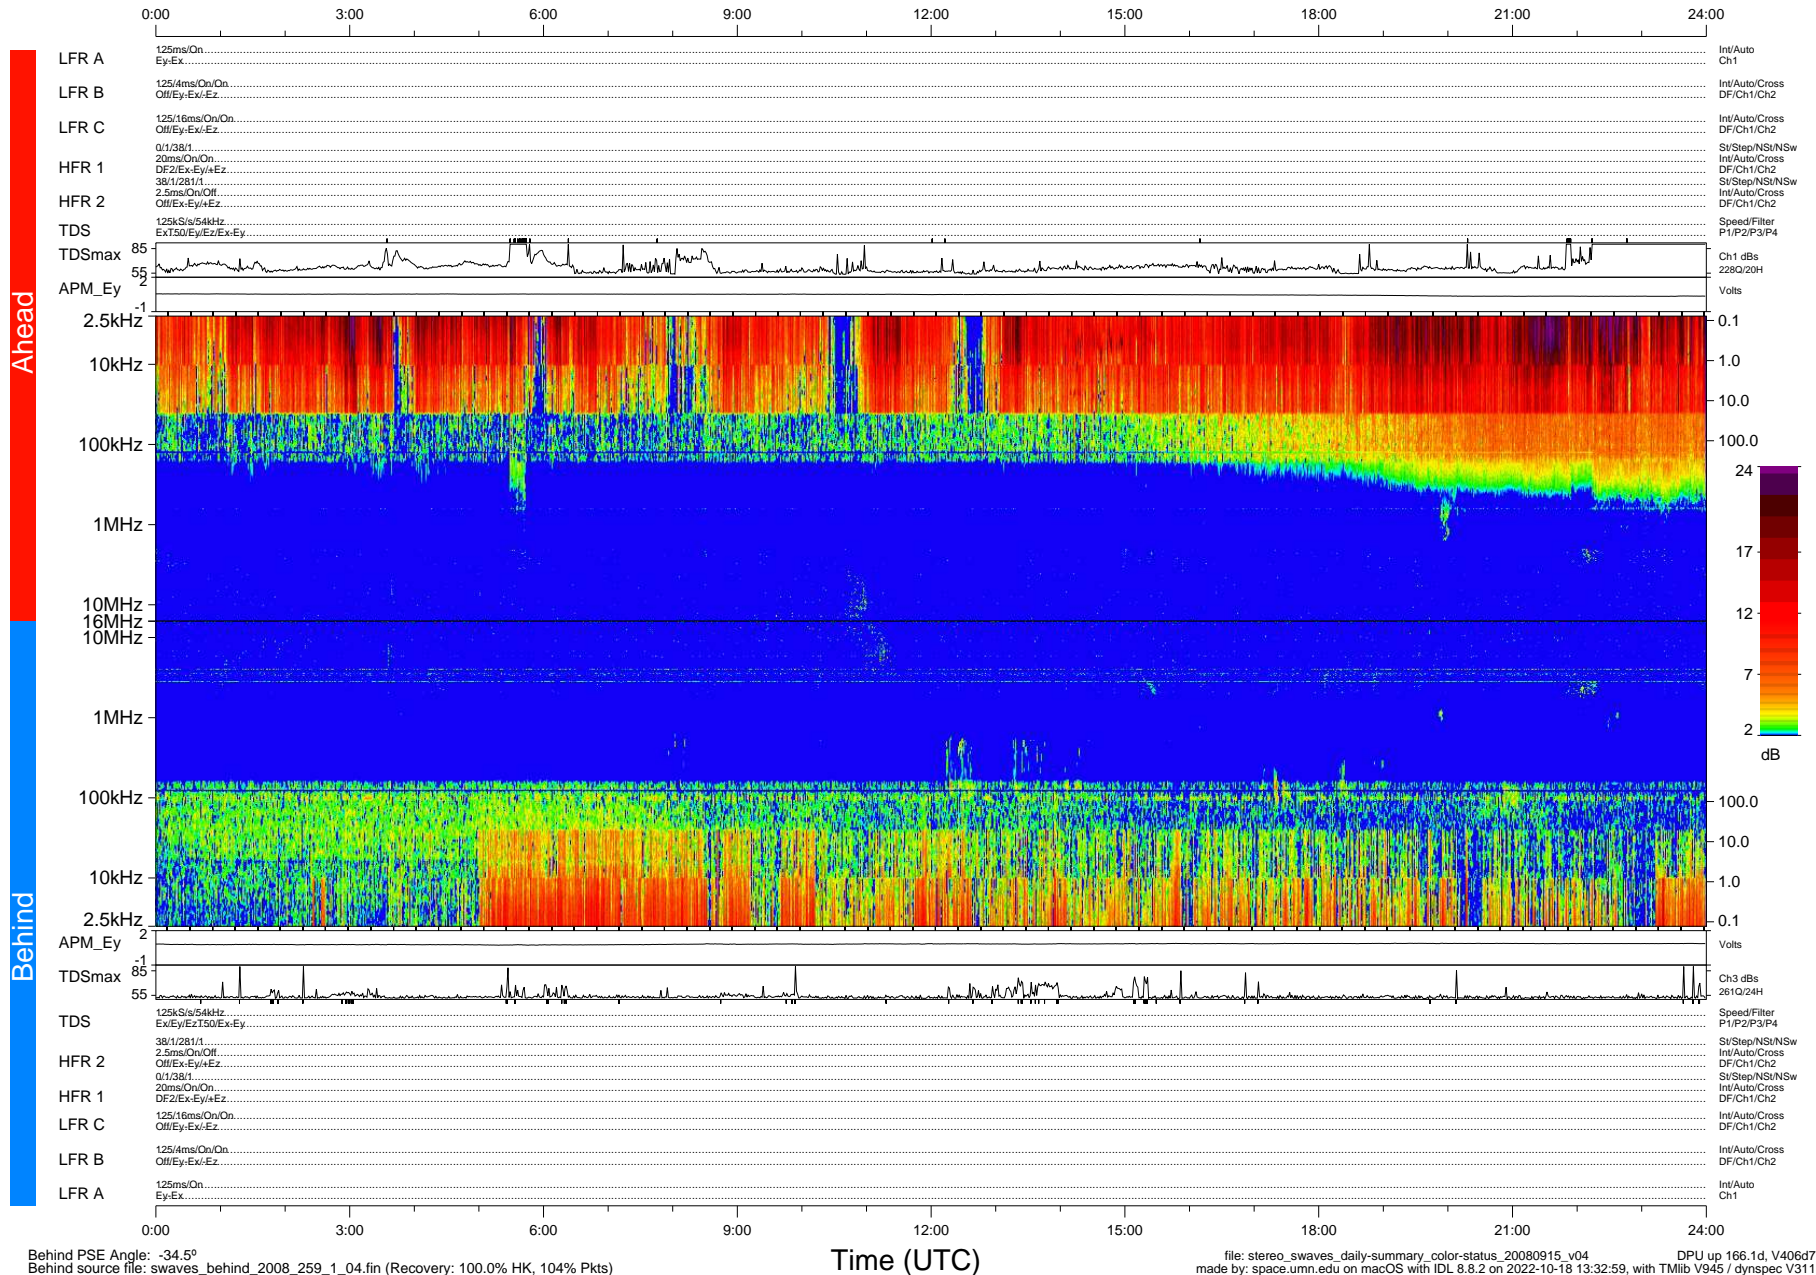

STEREO/WAVES Daily Summary - 15-Sep-2008 (DOY 259)

Ahead source file: swaves_ahead_2008_259_1_04.fin (Recovery: 100.0% HK, 99% Pkts)
Ahead PSE Angle: 38.7°

DPU up 166.4d, V406d6

Behind PSE Angle: -34.5°
Behind source file: swaves_behind_2008_259_1_04.fin (Recovery: 100.0% HK, 104% Pkts)

Time (UTC)