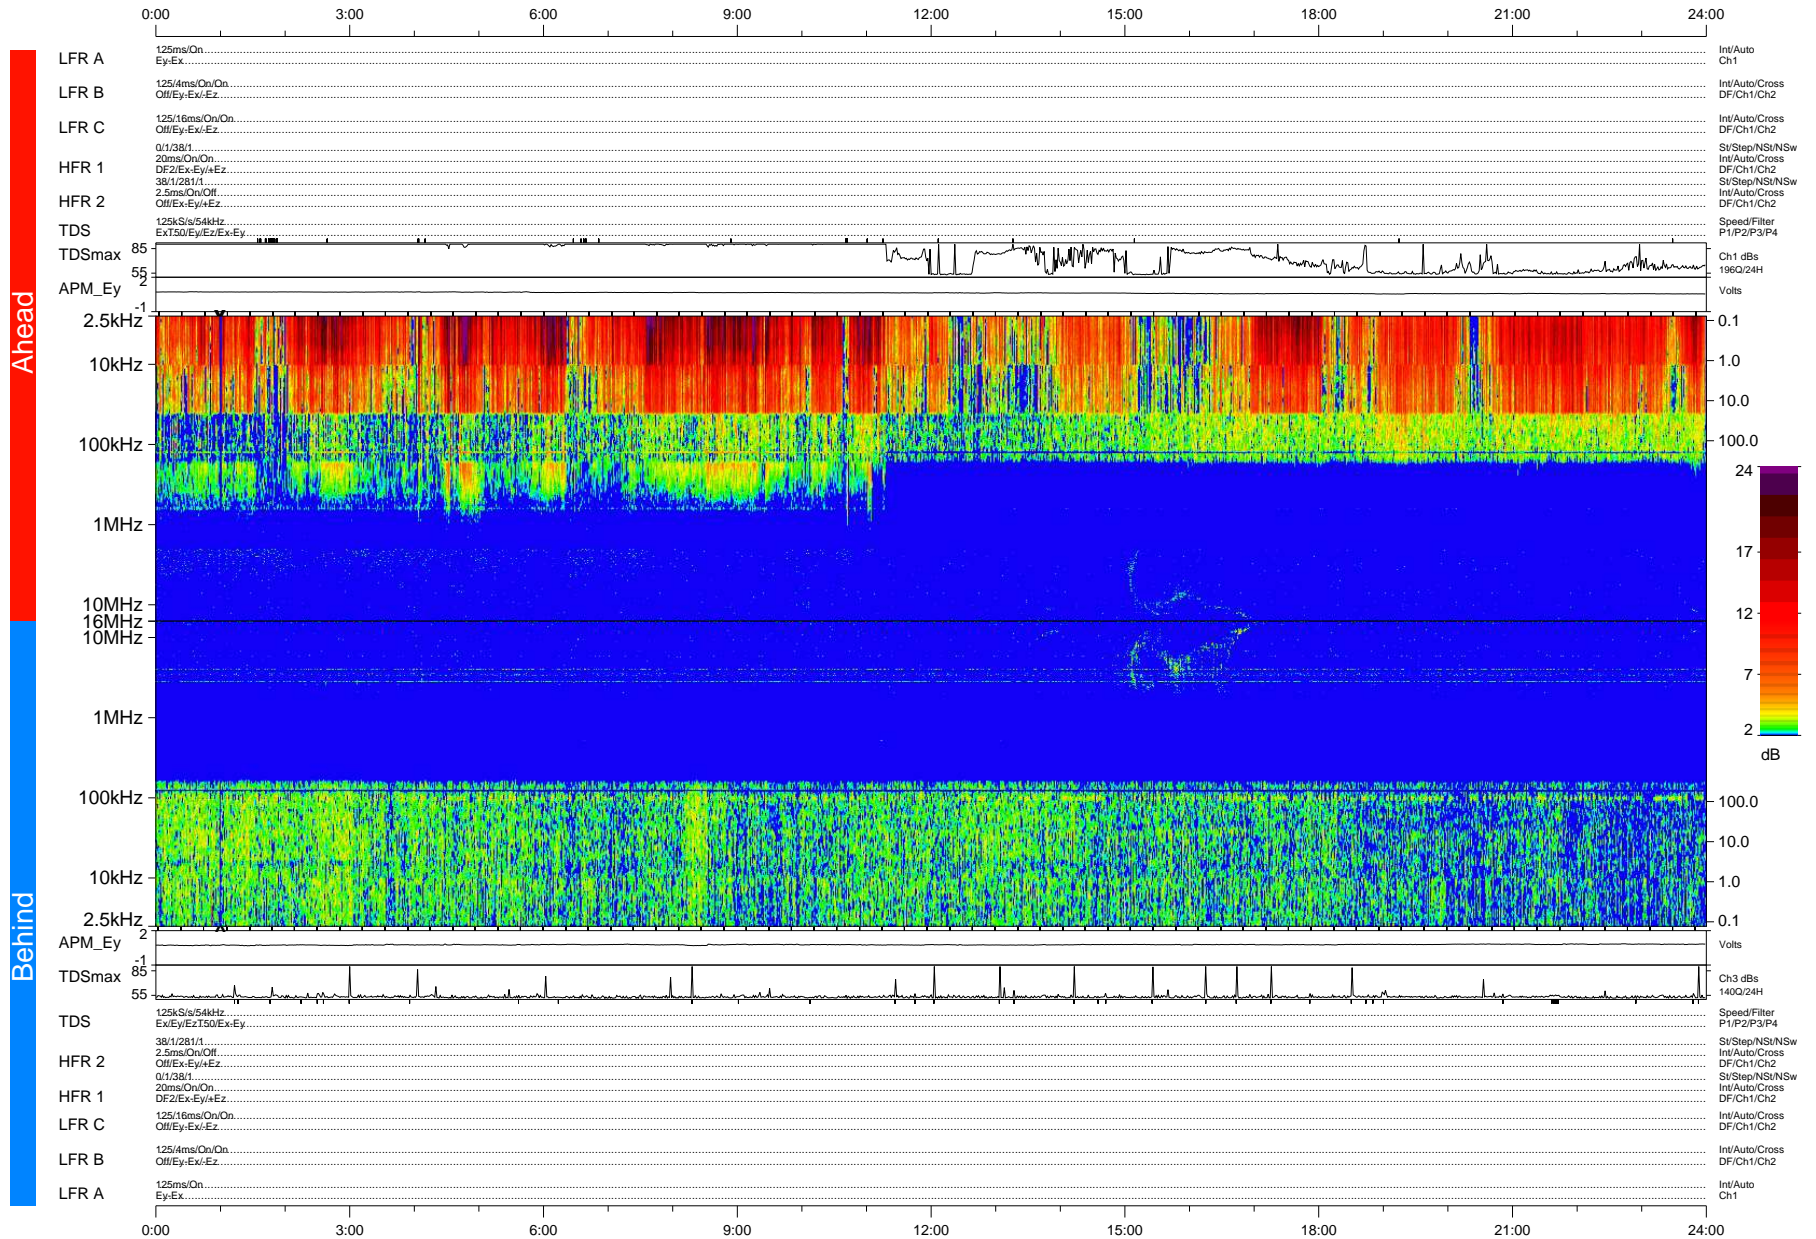

STEREO/WAVES Daily Summary - 14-Sep-2008 (DOY 258)

Ahead source file: swaves_ahead_2008_258_1_04.fin (Recovery: 100.0% HK, 94% Pkts)
Ahead PSE Angle: 38.7°

DPU up 165.4d, V406d6

Behind PSE Angle: -34.4°
Behind source file: swaves_behind_2008_258_1_04.fin (Recovery: 100.0% HK, 86% Pkts)

Time (UTC)