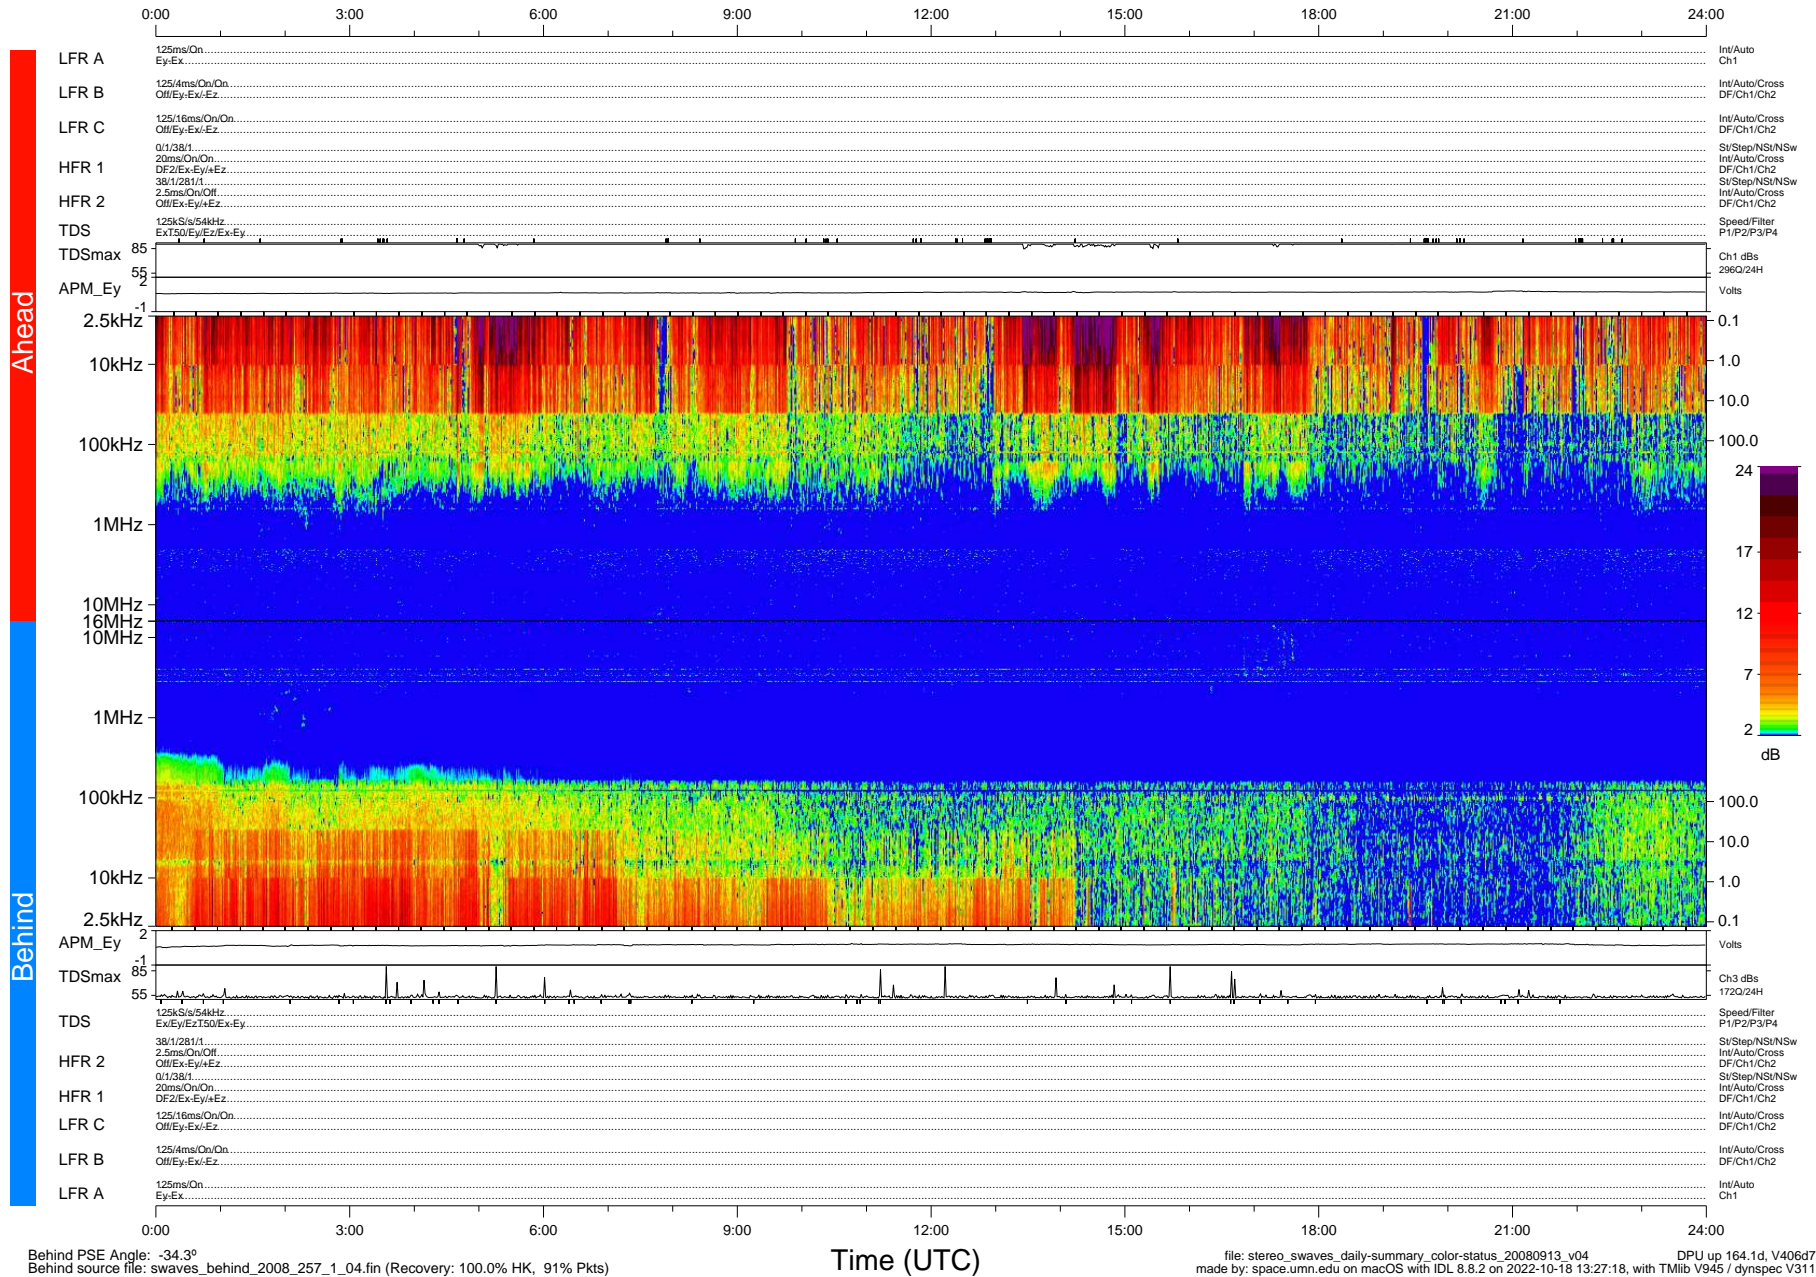

STEREO/WAVES Daily Summary - 13-Sep-2008 (DOY 257)

Ahead source file: swaves_ahead_2008_257_1_04.fin (Recovery: 100.0% HK, 109% Pkts)
Ahead PSE Angle: 38.6°

DPU up 164.4d, V406d6

Behind PSE Angle: -34.3°
Behind source file: swaves_behind_2008_257_1_04.fin (Recovery: 100.0% HK, 91% Pkts)

Time (UTC)