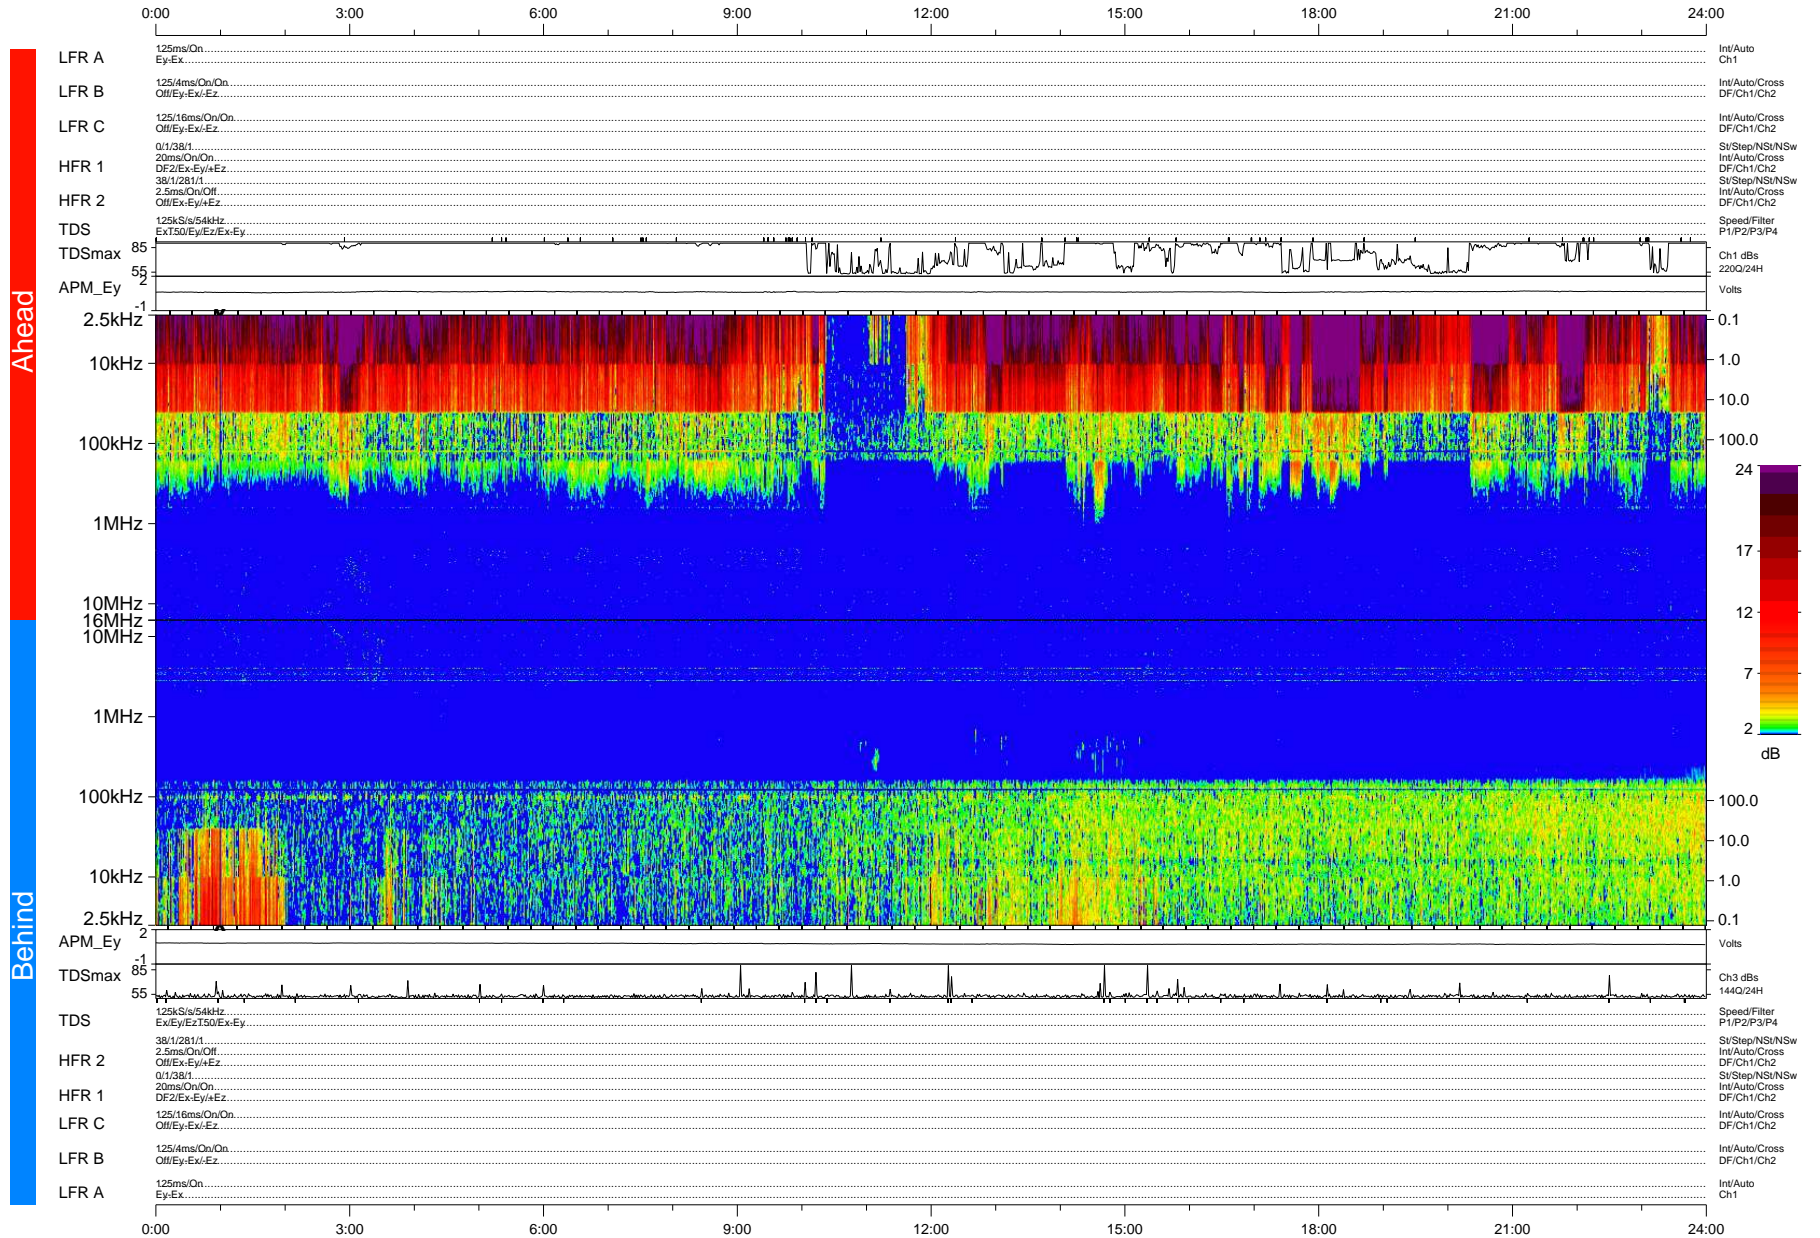

STEREO/WAVES Daily Summary - 10-Sep-2008 (DOY 254)

Ahead source file: swaves_ahead_2008_254_1_04.fin (Recovery: 100.0% HK, 98% Pkts)
Ahead PSE Angle: 38.3°

DPU up 161.4d, V406d6

Behind PSE Angle: -34.0°
Behind source file: swaves_behind_2008_254_1_04.fin (Recovery: 100.0% HK, 87% Pkts)

Time (UTC)