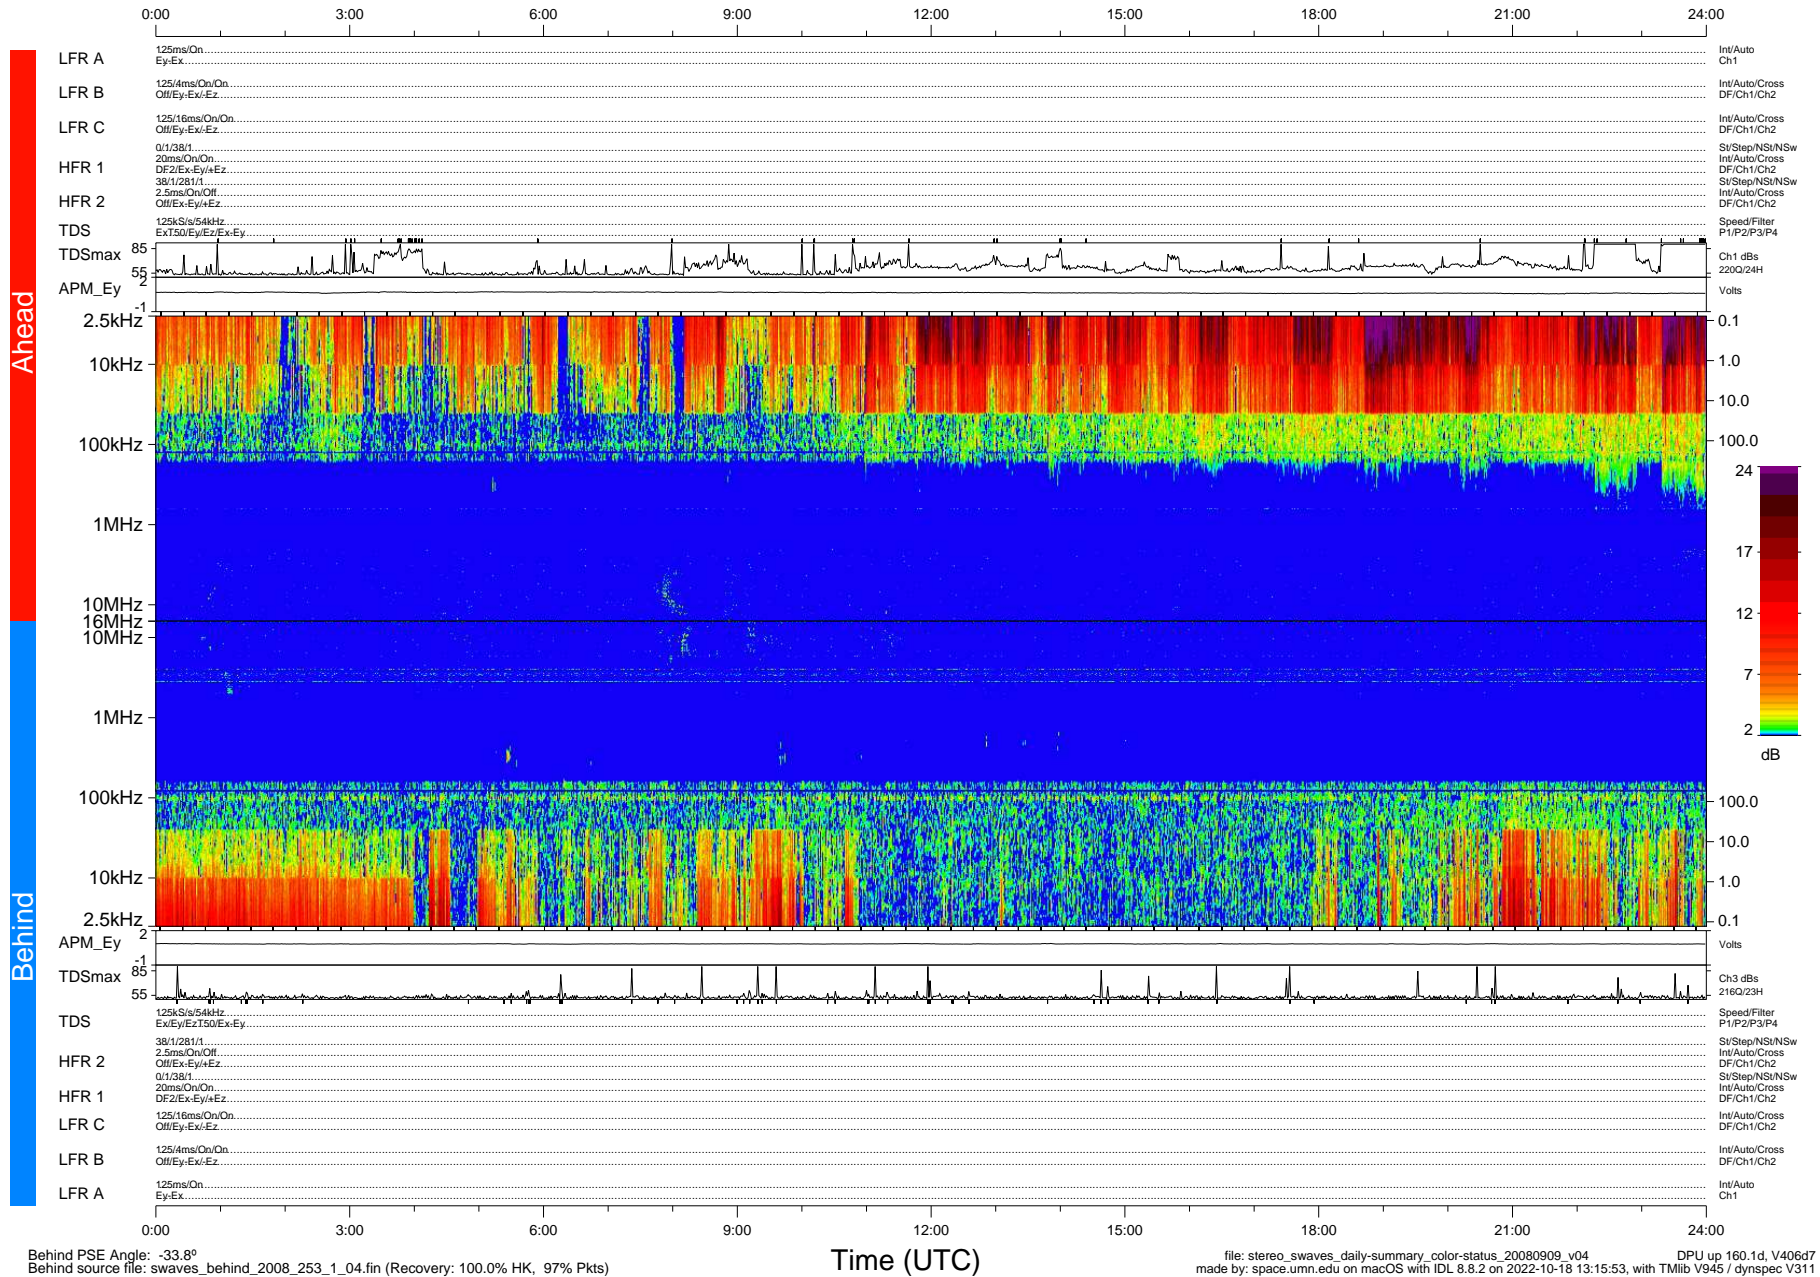

STEREO/WAVES Daily Summary - 09-Sep-2008 (DOY 253)

Ahead source file: swaves_ahead_2008_253_1_04.fin (Recovery: 100.0% HK, 98% Pkts)
Ahead PSE Angle: 38.3°

DPU up 160.4d, V406d6

Behind PSE Angle: -33.8°
Behind source file: swaves_behind_2008_253_1_04.fin (Recovery: 100.0% HK, 97% Pkts)

Time (UTC)