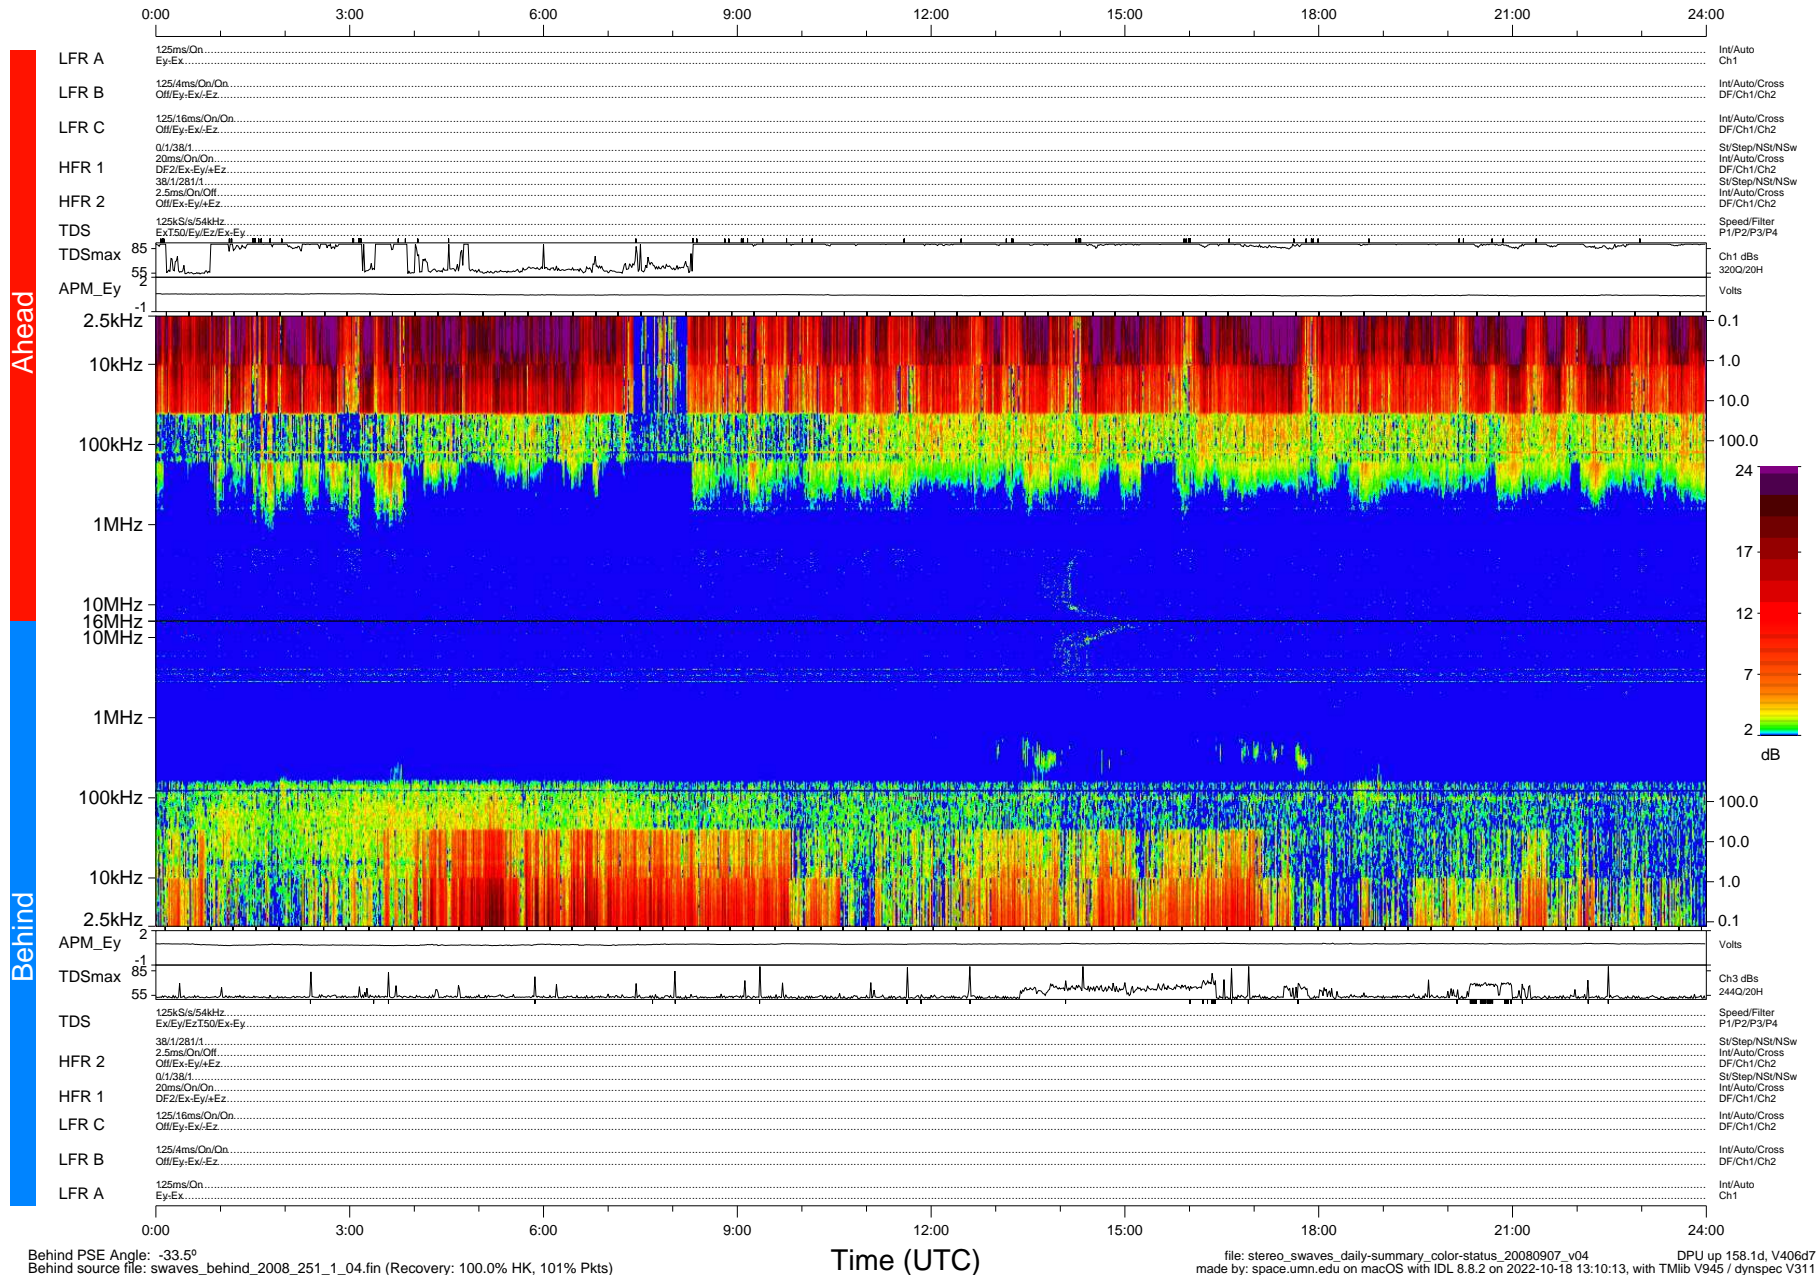

STEREO/WAVES Daily Summary - 07-Sep-2008 (DOY 251)

Ahead source file: swaves_ahead_2008_251_1_04.fin (Recovery: 100.1% HK, 112% Pkts)
Ahead PSE Angle: 38.2°

DPU up 158.4d, V406d6

Behind PSE Angle: -33.5°
Behind source file: swaves_behind_2008_251_1_04.fin (Recovery: 100.0% HK, 101% Pkts)

Time (UTC)