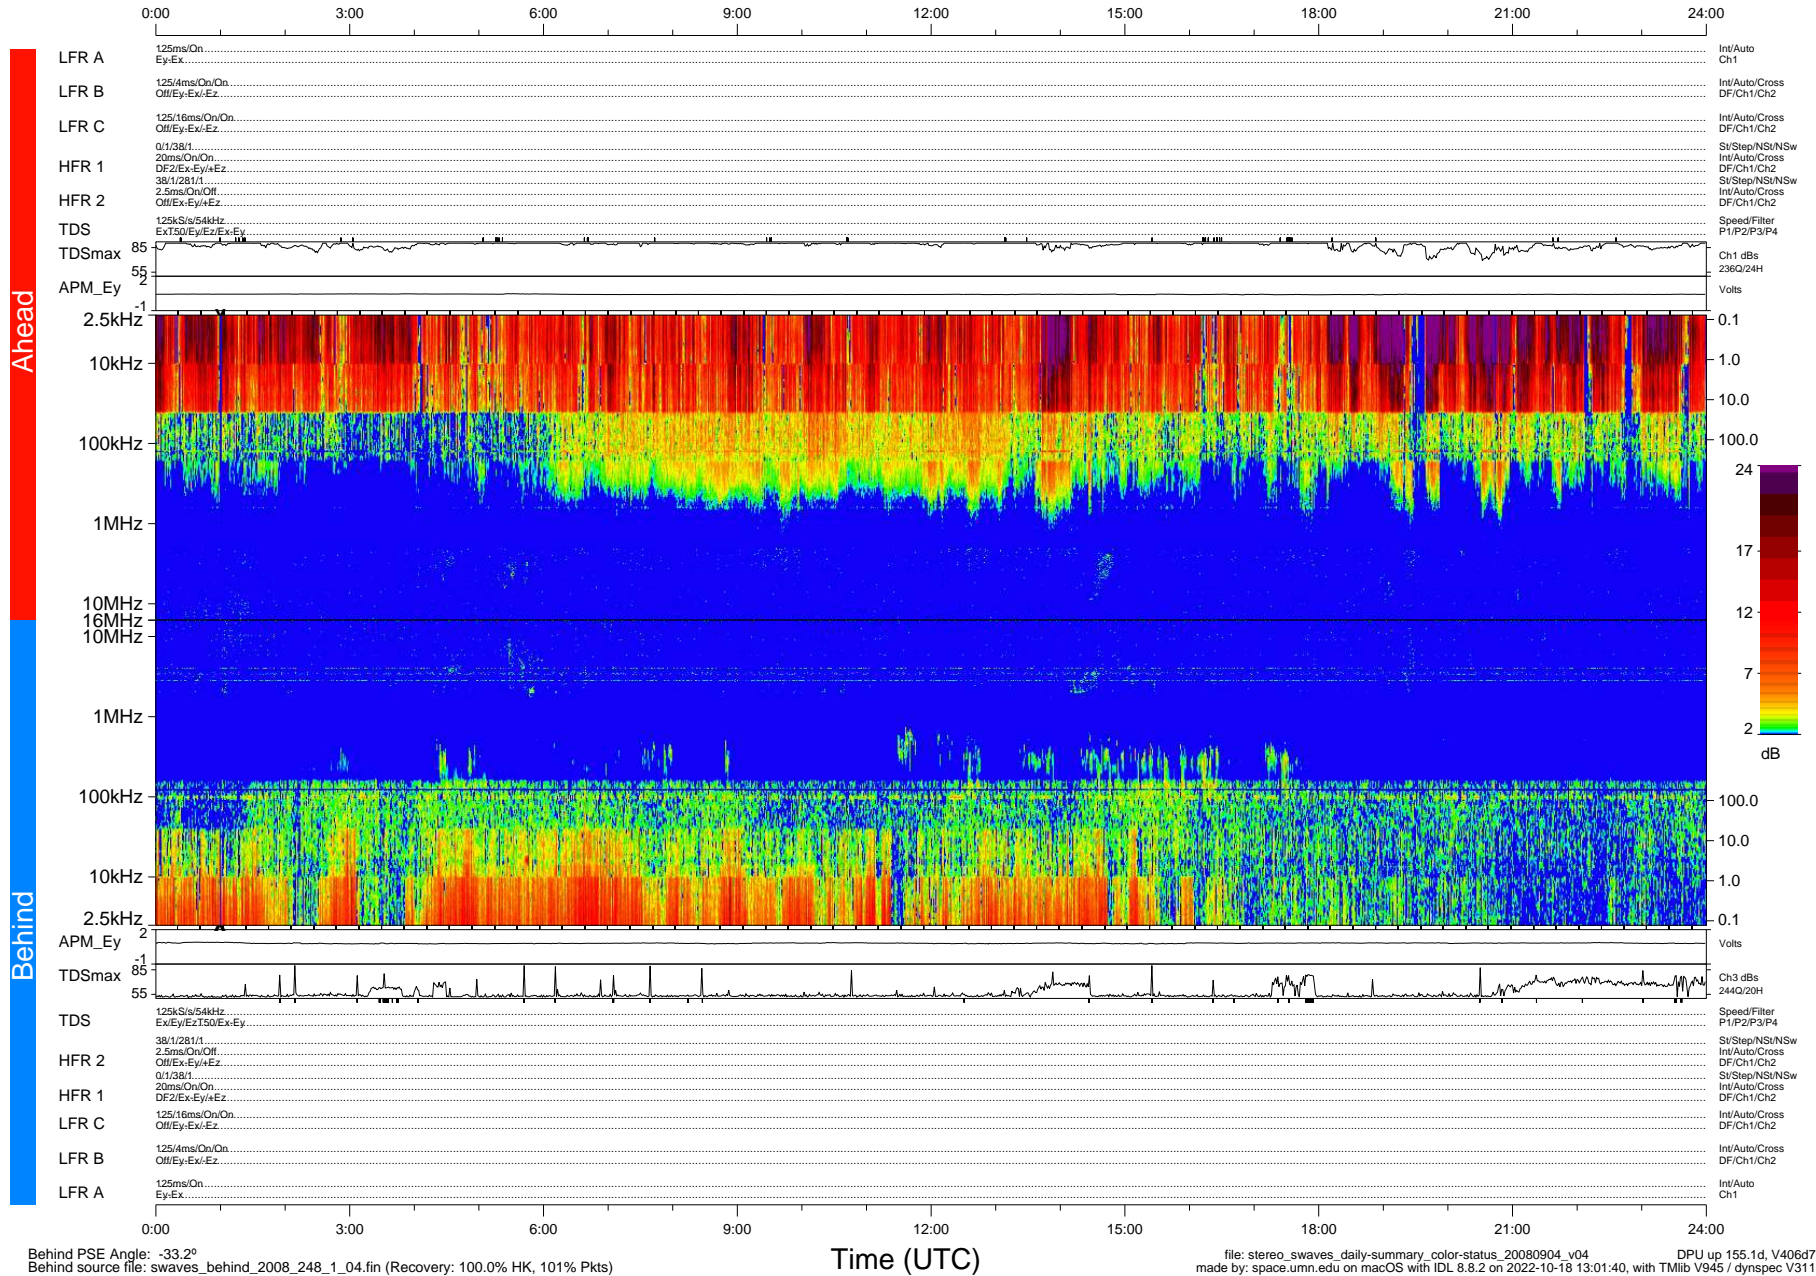

STEREO/WAVES Daily Summary - 04-Sep-2008 (DOY 248)

Ahead source file: swaves_ahead_2008_248_1_04.fin (Recovery: 100.0% HK, 100% Pkts)
Ahead PSE Angle: 37.9°

DPU up 155.4d, V406d6

Behind PSE Angle: -33.2°
Behind source file: swaves_behind_2008_248_1_04.fin (Recovery: 100.0% HK, 101% Pkts)