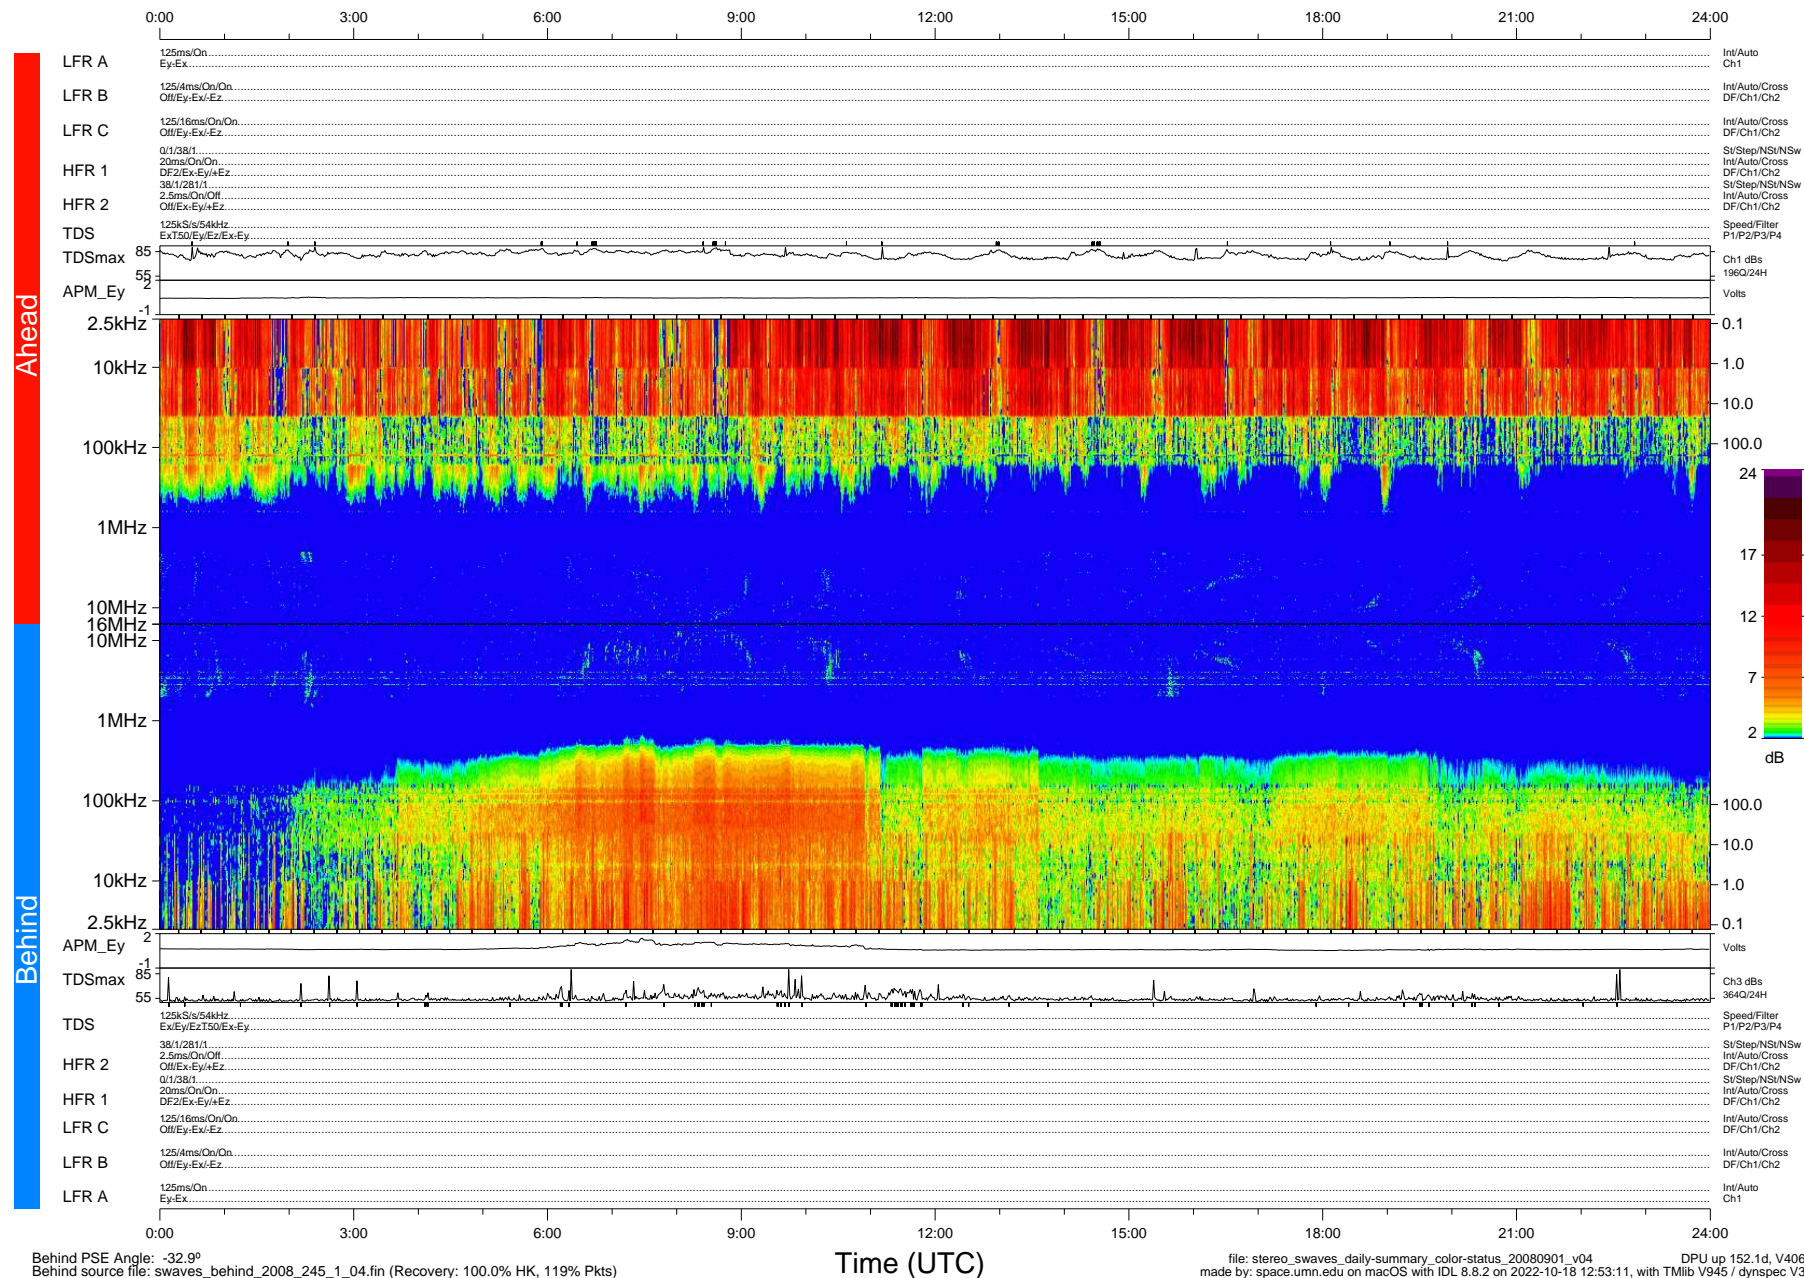

# STEREO/WAVES Daily Summary - 01-Sep-2008 (DOY 245)

Ahead source file: swaves\_ahead\_2008\_245\_1\_04.fin (Recovery: 100.0% HK, 94% Pkts)  
 Ahead PSE Angle: 37.7°

DPU up 152.4d, V406d6

Behind PSE Angle: -32.9°  
 Behind source file: swaves\_behind\_2008\_245\_1\_04.fin (Recovery: 100.0% HK, 119% Pkts)

Time (UTC)

file: stereo\_swaves\_daily-summary\_color-status\_20080901\_v04  
 made by: space.umn.edu on macOS with IDL 8.8.2 on 2022-10-18 12:53:11, with Tlib V945 / dynspec V311

DPU up 152.1d, V406d7