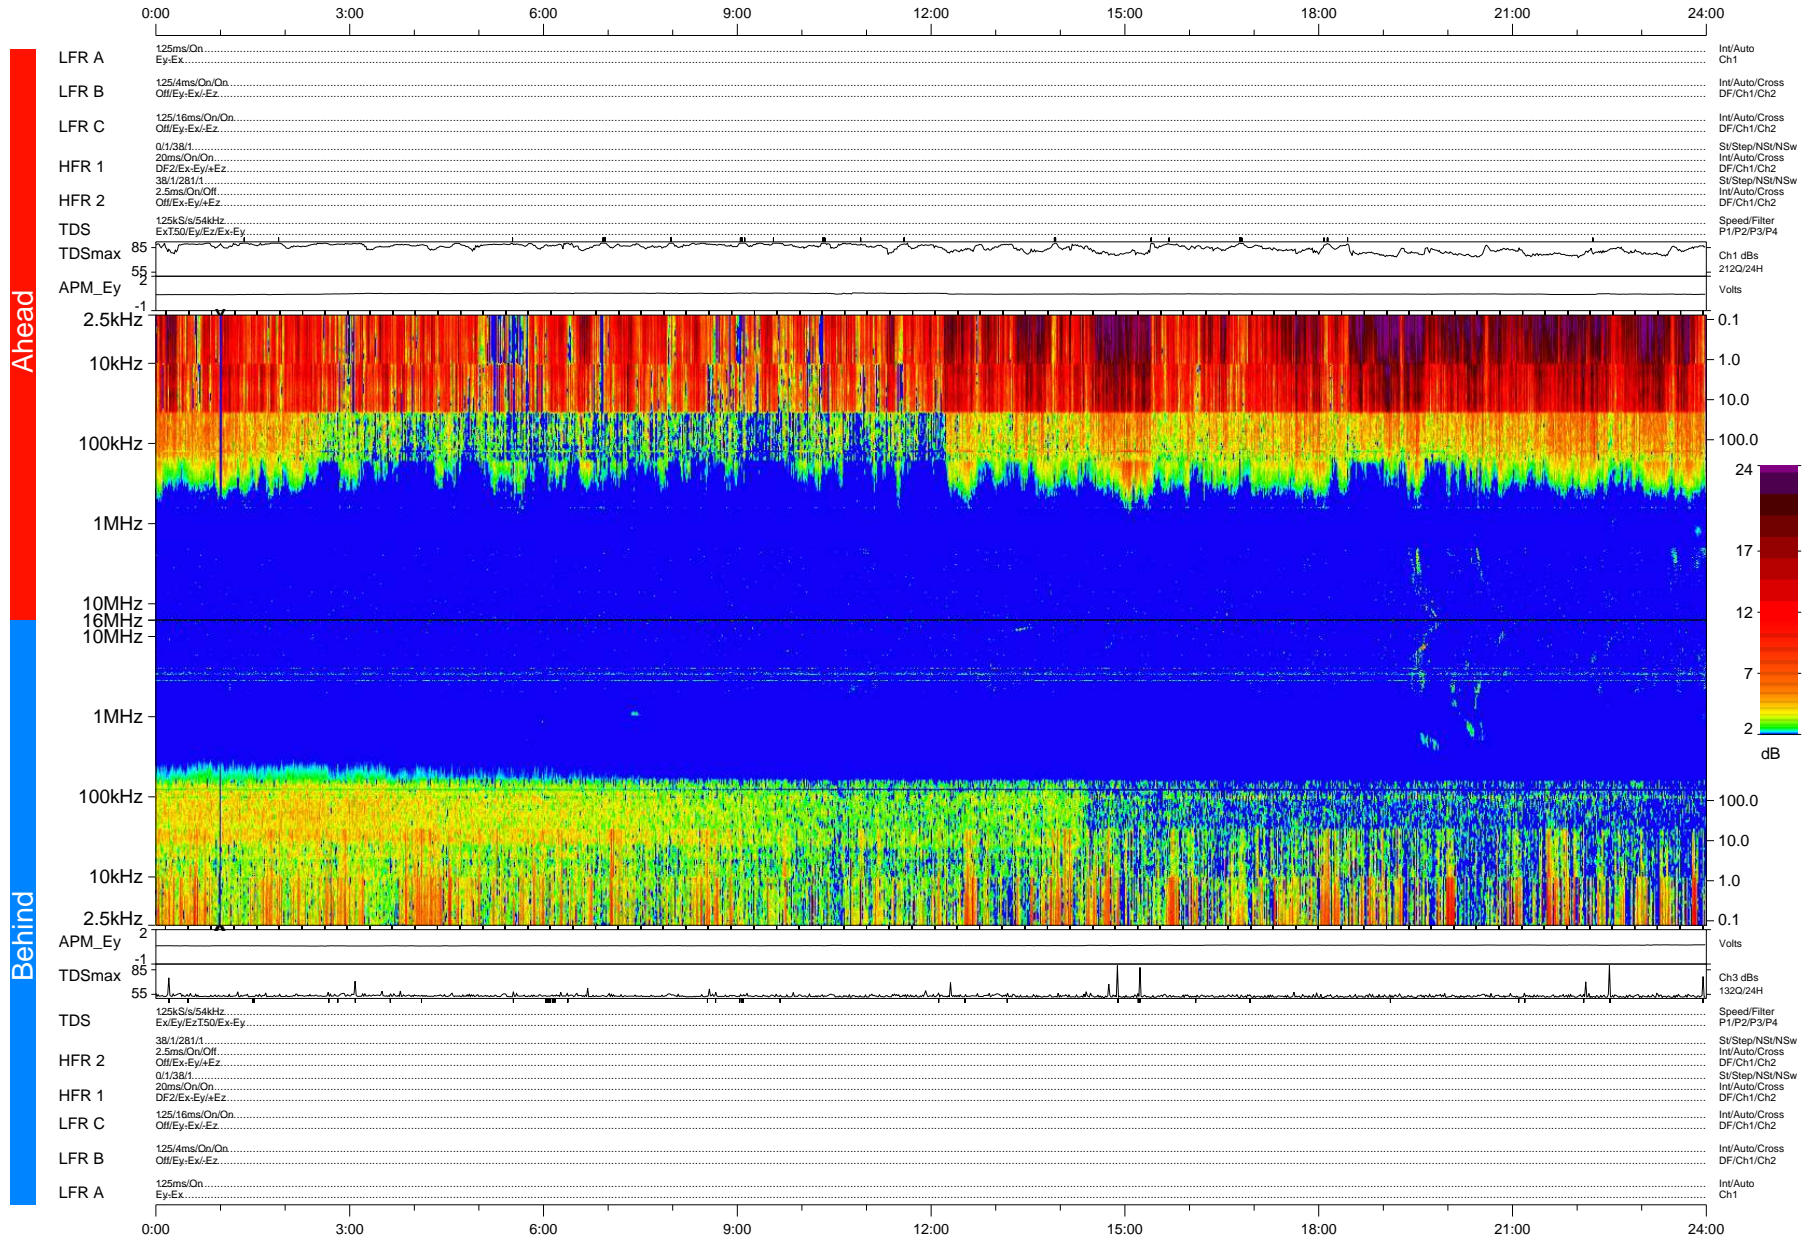

# STEREO/WAVES Daily Summary - 31-Aug-2008 (DOY 244)

Ahead source file: swaves\_ahead\_2008\_244\_1\_04.fin (Recovery: 100.0% HK, 97% Pkts)  
 Ahead PSE Angle: 37.5°

DPU up 151.4d, V406d6

Behind PSE Angle: -32.8°  
 Behind source file: swaves\_behind\_2008\_244\_1\_04.fin (Recovery: 100.0% HK, 85% Pkts)

Time (UTC)

file: stereo\_swaves\_daily-summary\_color-status\_20080831\_v04  
 DPU up 151.1d, V406d7  
 made by: space.umn.edu on macOS with IDL 8.8.2 on 2022-10-18 12:50:18, with TMLib V945 / dynspec V311