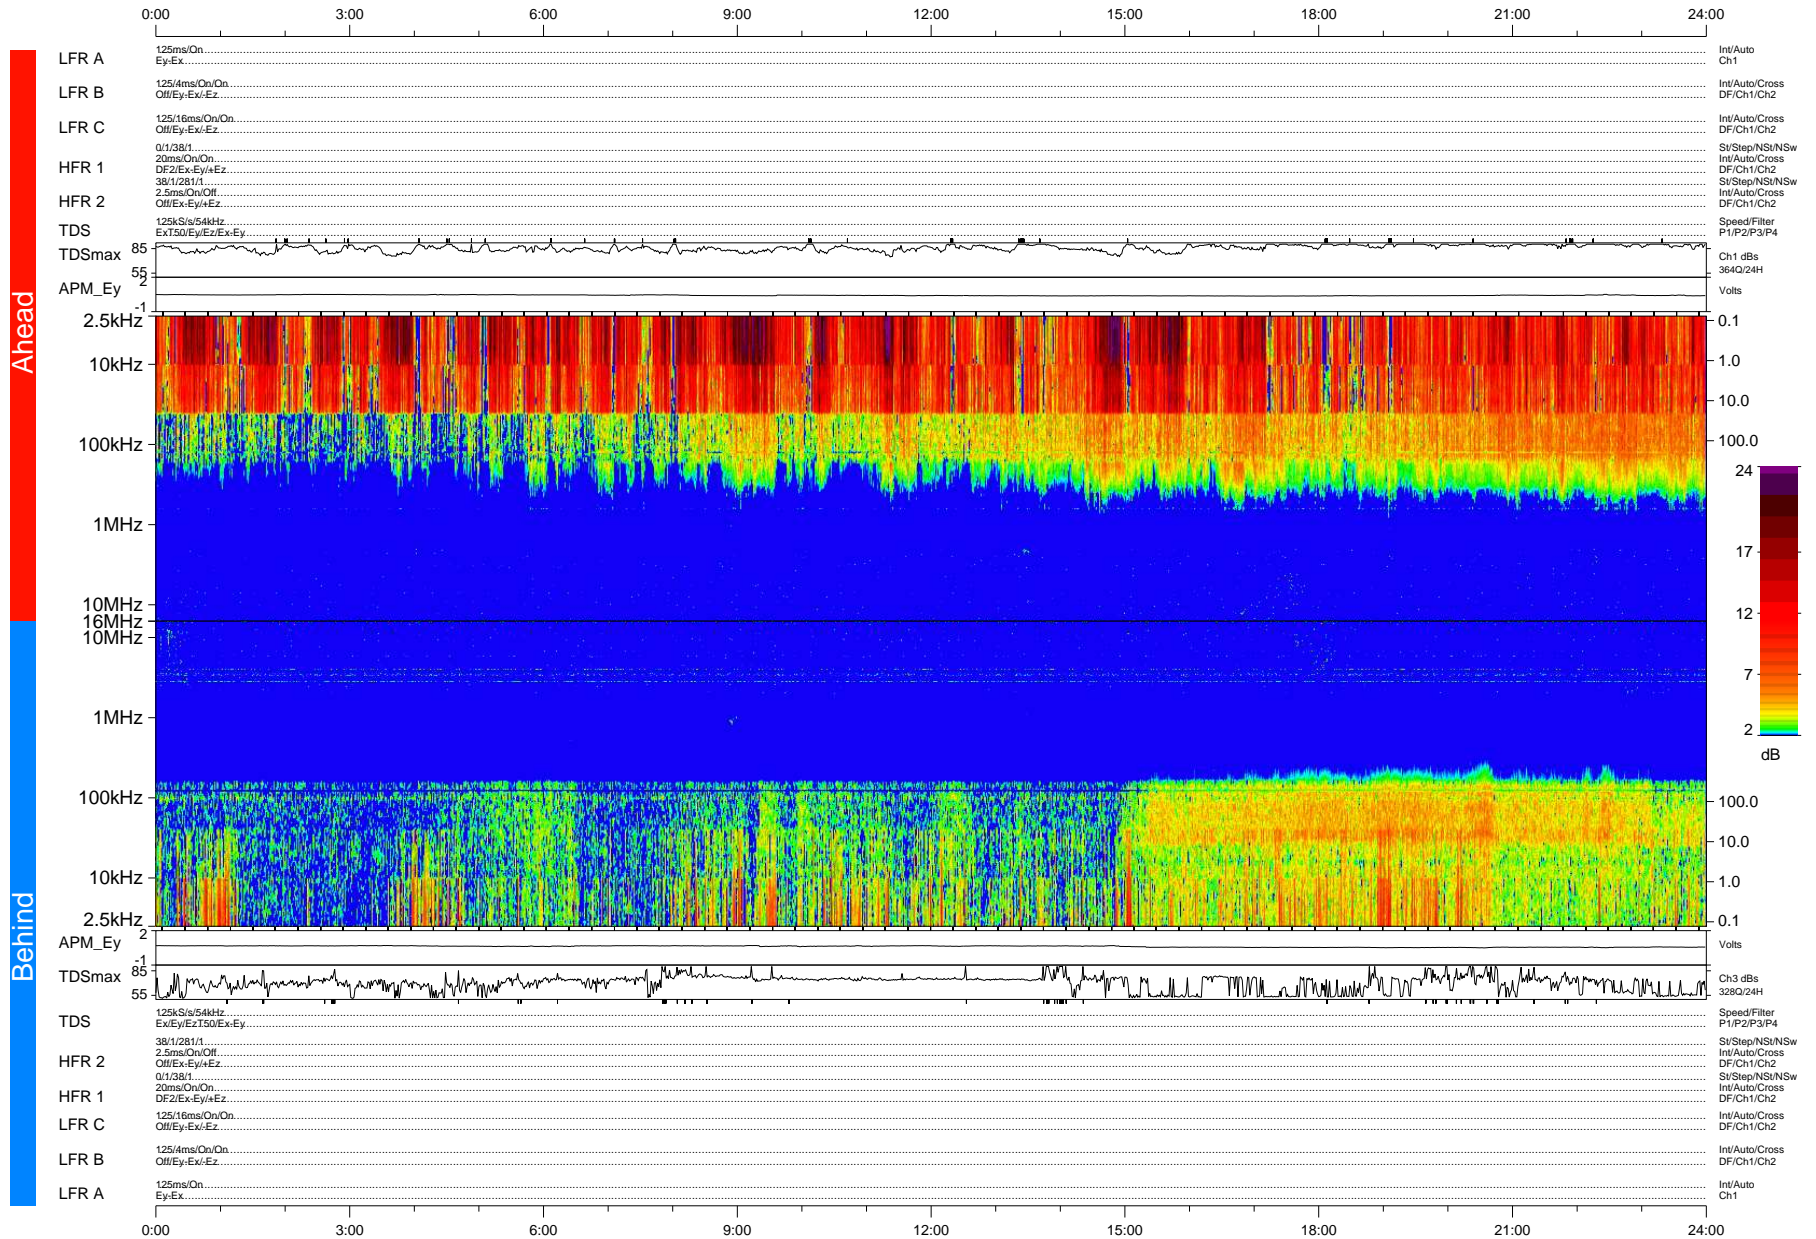

STEREO/WAVES Daily Summary - 28-Aug-2008 (DOY 241)

Ahead source file: swaves_ahead_2008_241_1_05.fin (Recovery: 100.0% HK, 119% Pkts)
Ahead PSE Angle: 37.3°

DPU up 148.4d, V406d6

Behind PSE Angle: -32.5°
Behind source file: swaves_behind_2008_241_1_04.fin (Recovery: 100.0% HK, 114% Pkts)

Time (UTC)