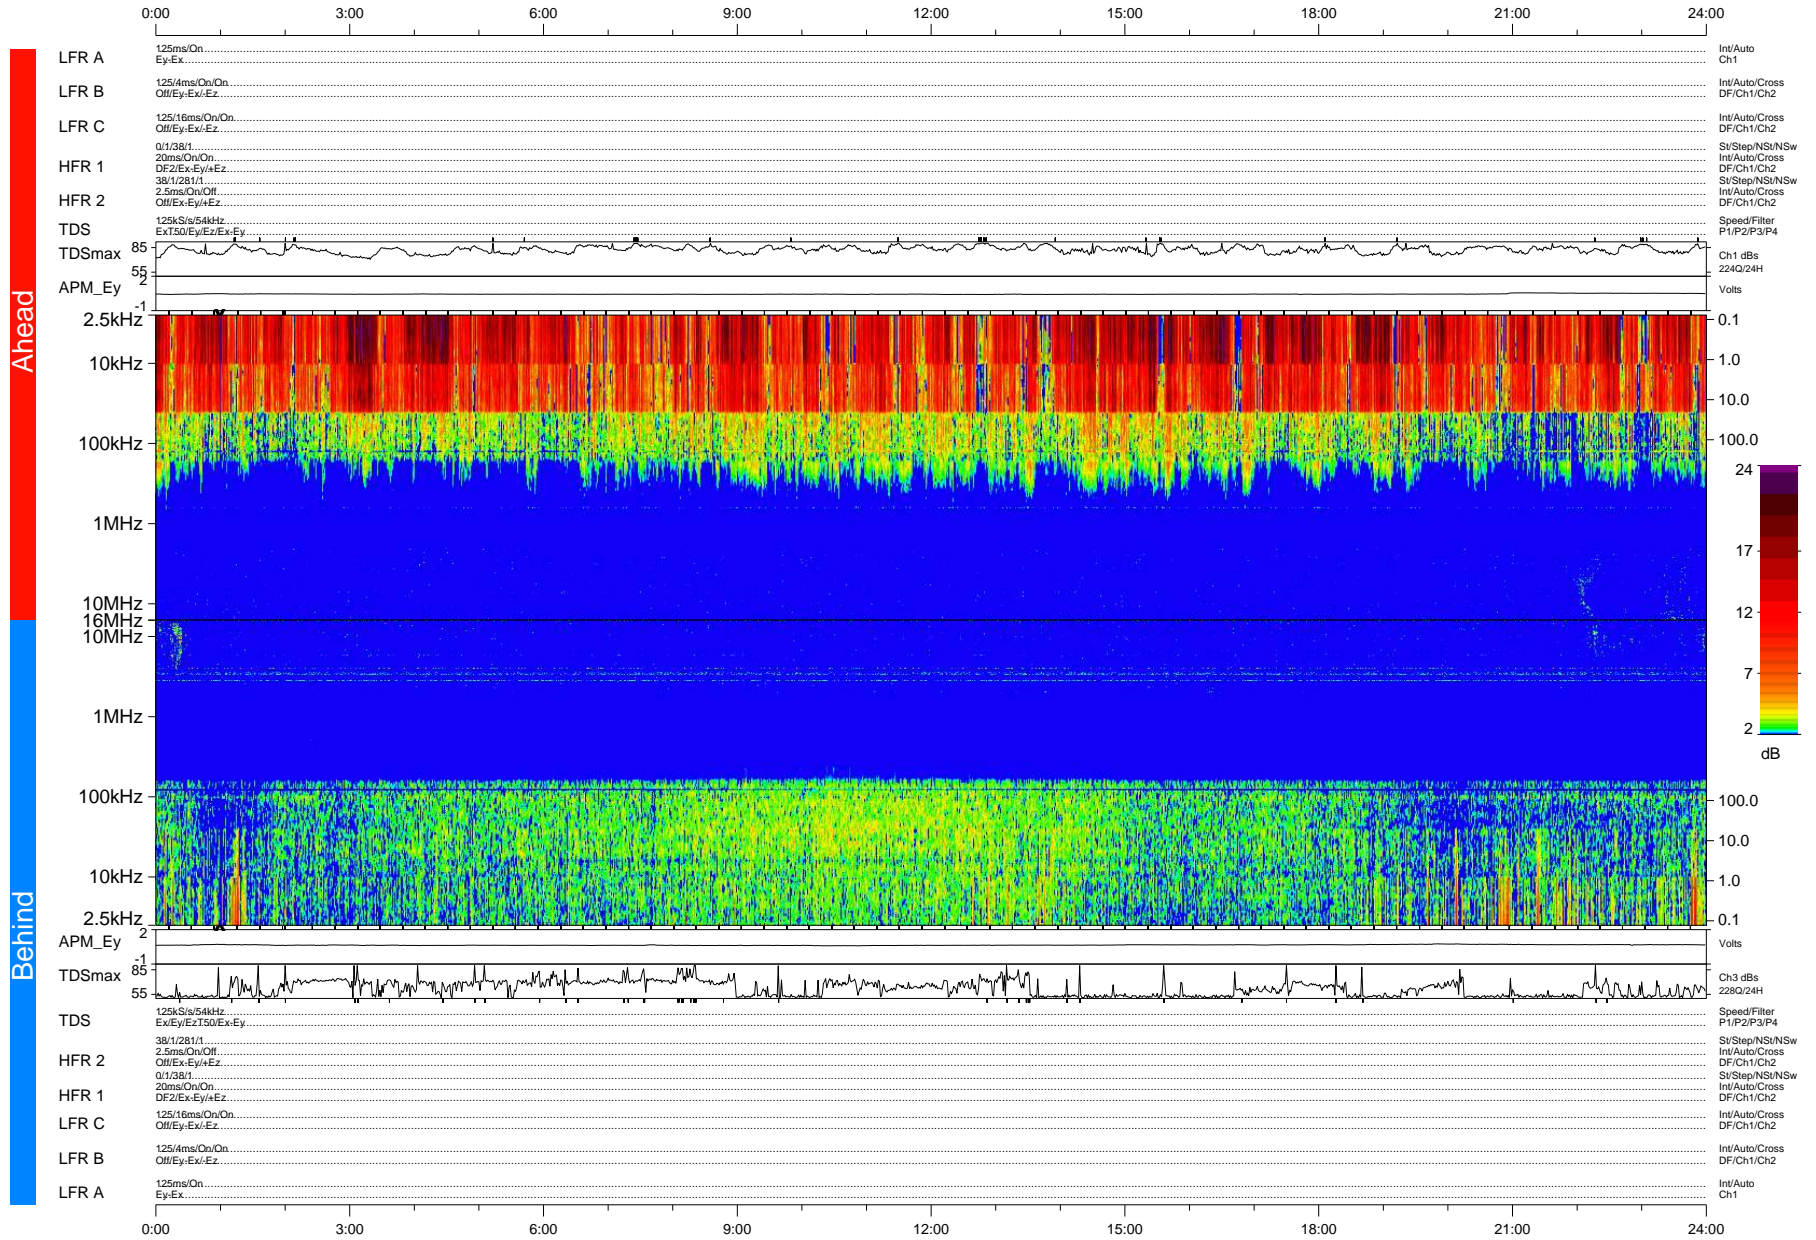

STEREO/WAVES Daily Summary - 27-Aug-2008 (DOY 240)

Ahead source file: swaves_ahead_2008_240_1_05.fin (Recovery: 100.0% HK, 98% Pkts)
Ahead PSE Angle: 37.2°

DPU up 147.4d, V406d6

Behind PSE Angle: -32.3°
Behind source file: swaves_behind_2008_240_1_04.fin (Recovery: 100.0% HK, 99% Pkts)

Time (UTC)