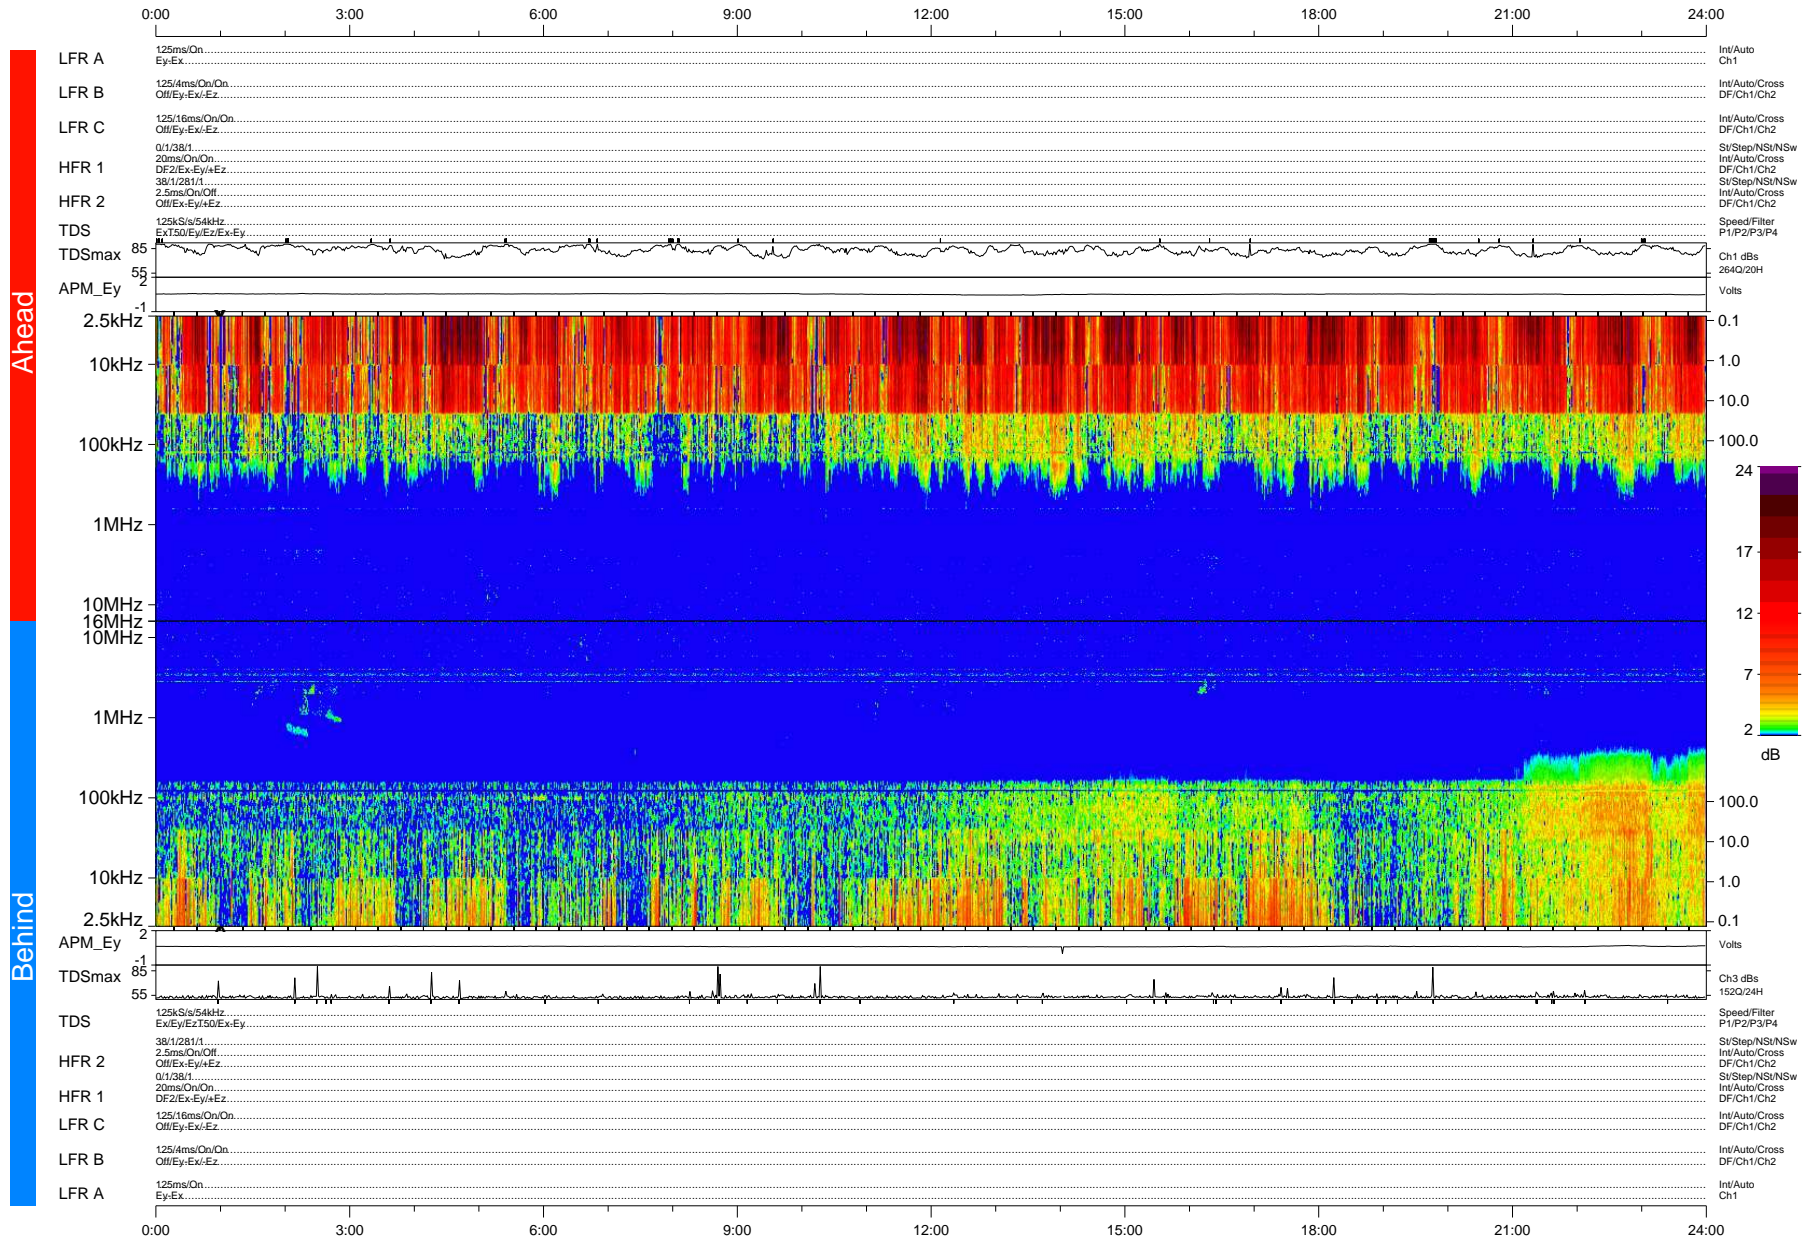

STEREO/WAVES Daily Summary - 25-Aug-2008 (DOY 238)

Ahead source file: swaves_ahead_2008_238_1_05.fin (Recovery: 100.0% HK, 104% Pkts)
Ahead PSE Angle: 37.0°

DPU up 145.4d, V406d6

Behind PSE Angle: -32.1°
Behind source file: swaves_behind_2008_238_1_04.fin (Recovery: 100.1% HK, 88% Pkts)

Time (UTC)