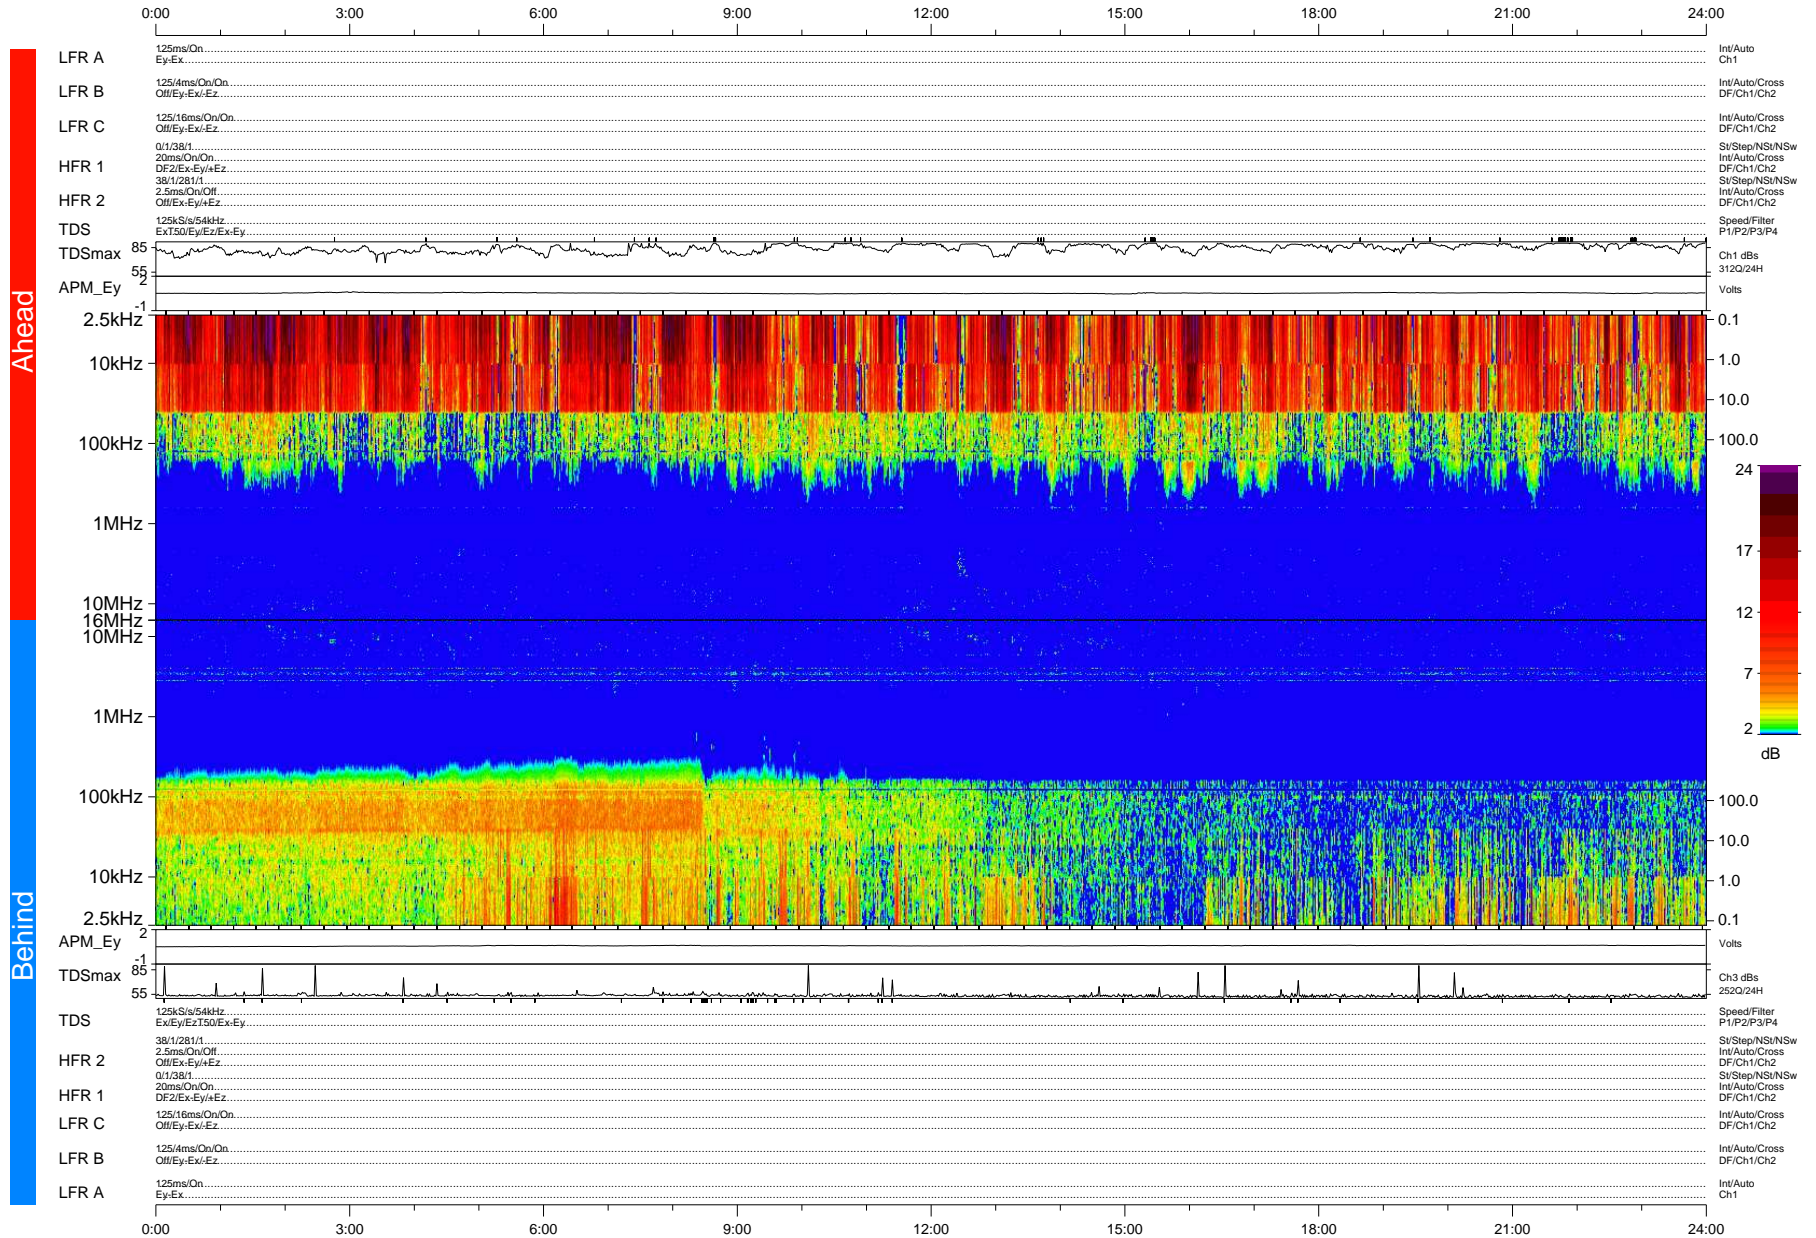

# STEREO/WAVES Daily Summary - 24-Aug-2008 (DOY 237)

Ahead source file: swaves\_ahead\_2008\_237\_1\_04.fin (Recovery: 100.0% HK, 112% Pkts)  
 Ahead PSE Angle: 37.0°

DPU up 144.4d, V406d6

Behind PSE Angle: -32.0°  
 Behind source file: swaves\_behind\_2008\_237\_1\_04.fin (Recovery: 100.0% HK, 103% Pkts)

Time (UTC)

file: stereo\_swaves\_daily-summary\_color-status\_20080824\_v04  
 made by: space.umn.edu on macOS with IDL 8.8.2 on 2022-10-18 12:30:21, with TMLib V945 / dynspec V311

DPU up 144.1d, V406d7