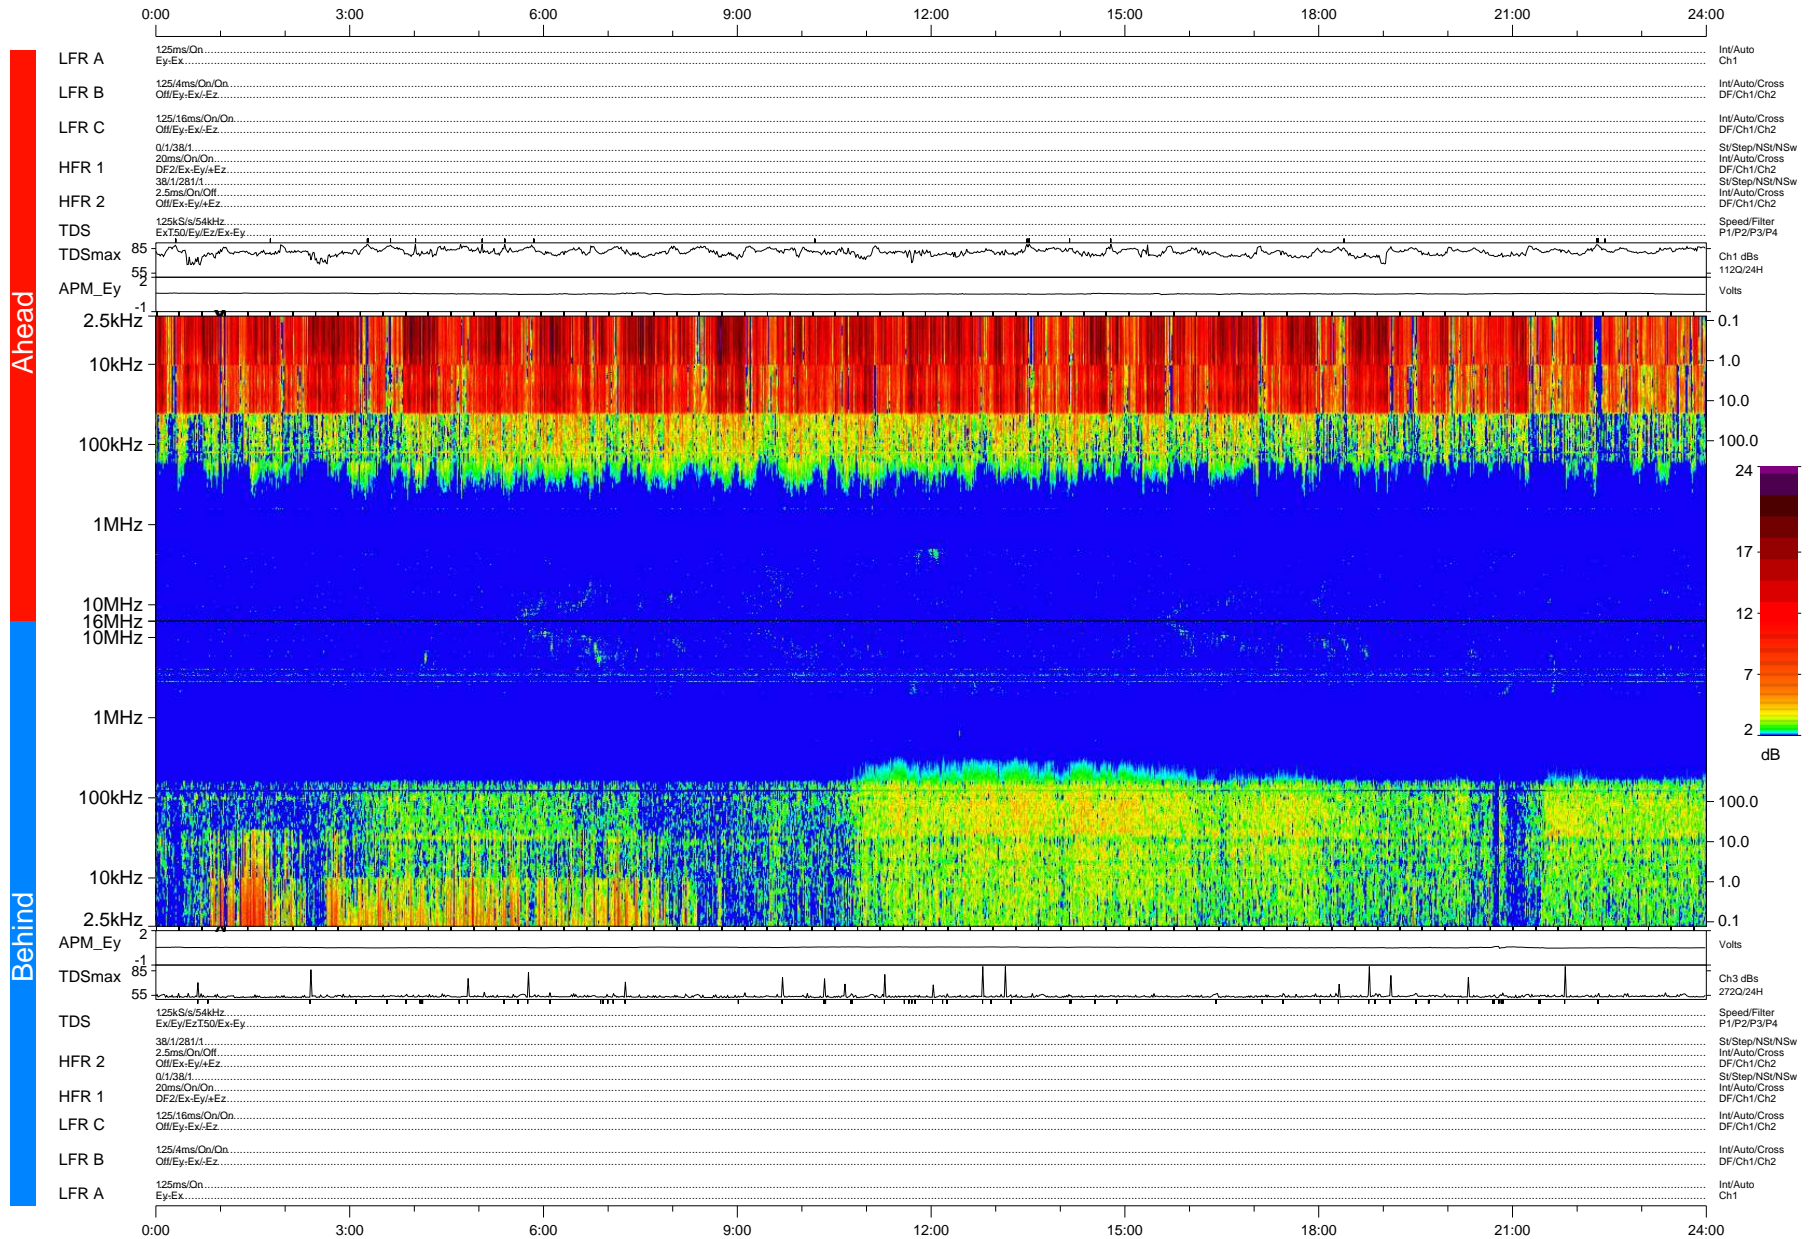

STEREO/WAVES Daily Summary - 23-Aug-2008 (DOY 236)

Ahead source file: swaves_ahead_2008_236_1_04.fin (Recovery: 100.0% HK, 82% Pkts)
Ahead PSE Angle: 36.9°

DPU up 143.4d, V406d6

Behind PSE Angle: -31.8°
Behind source file: swaves_behind_2008_236_1_04.fin (Recovery: 100.0% HK, 106% Pkts)

Time (UTC)