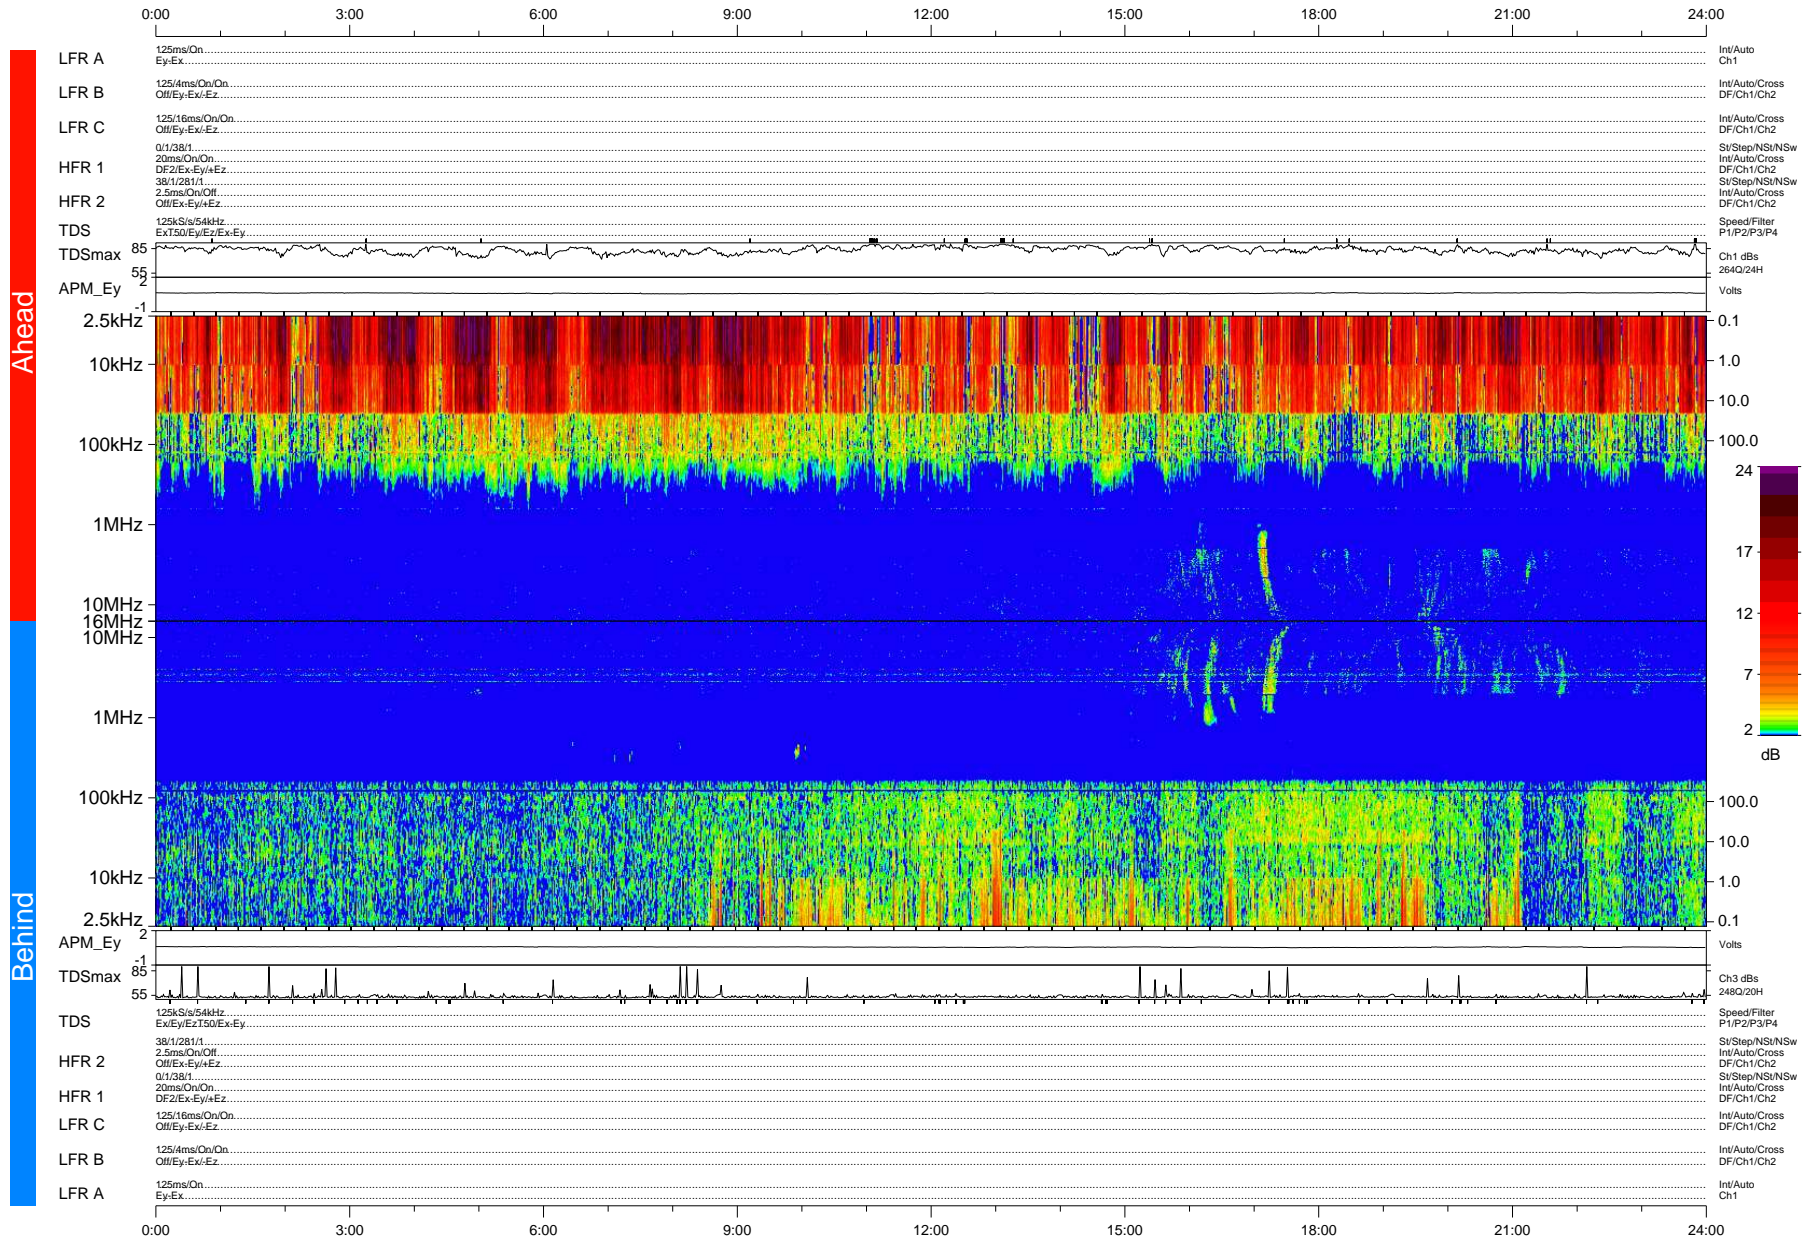

STEREO/WAVES Daily Summary - 22-Aug-2008 (DOY 235)

Ahead source file: swaves_ahead_2008_235_1_04.fin (Recovery: 100.0% HK, 104% Pkts)
 Ahead PSE Angle: 36.8°

DPU up 142.4d, V406d6

Behind PSE Angle: -31.8°
 Behind source file: swaves_behind_2008_235_1_04.fin (Recovery: 100.0% HK, 101% Pkts)

Time (UTC)

file: stereo_swaves_daily-summary_color-status_20080822_v04
 made by: space.umn.edu on macOS with IDL 8.8.2 on 2022-10-18 12:24:39, with TMIlib V945 / dynspec V311

DPU up 142.1d, V406d7