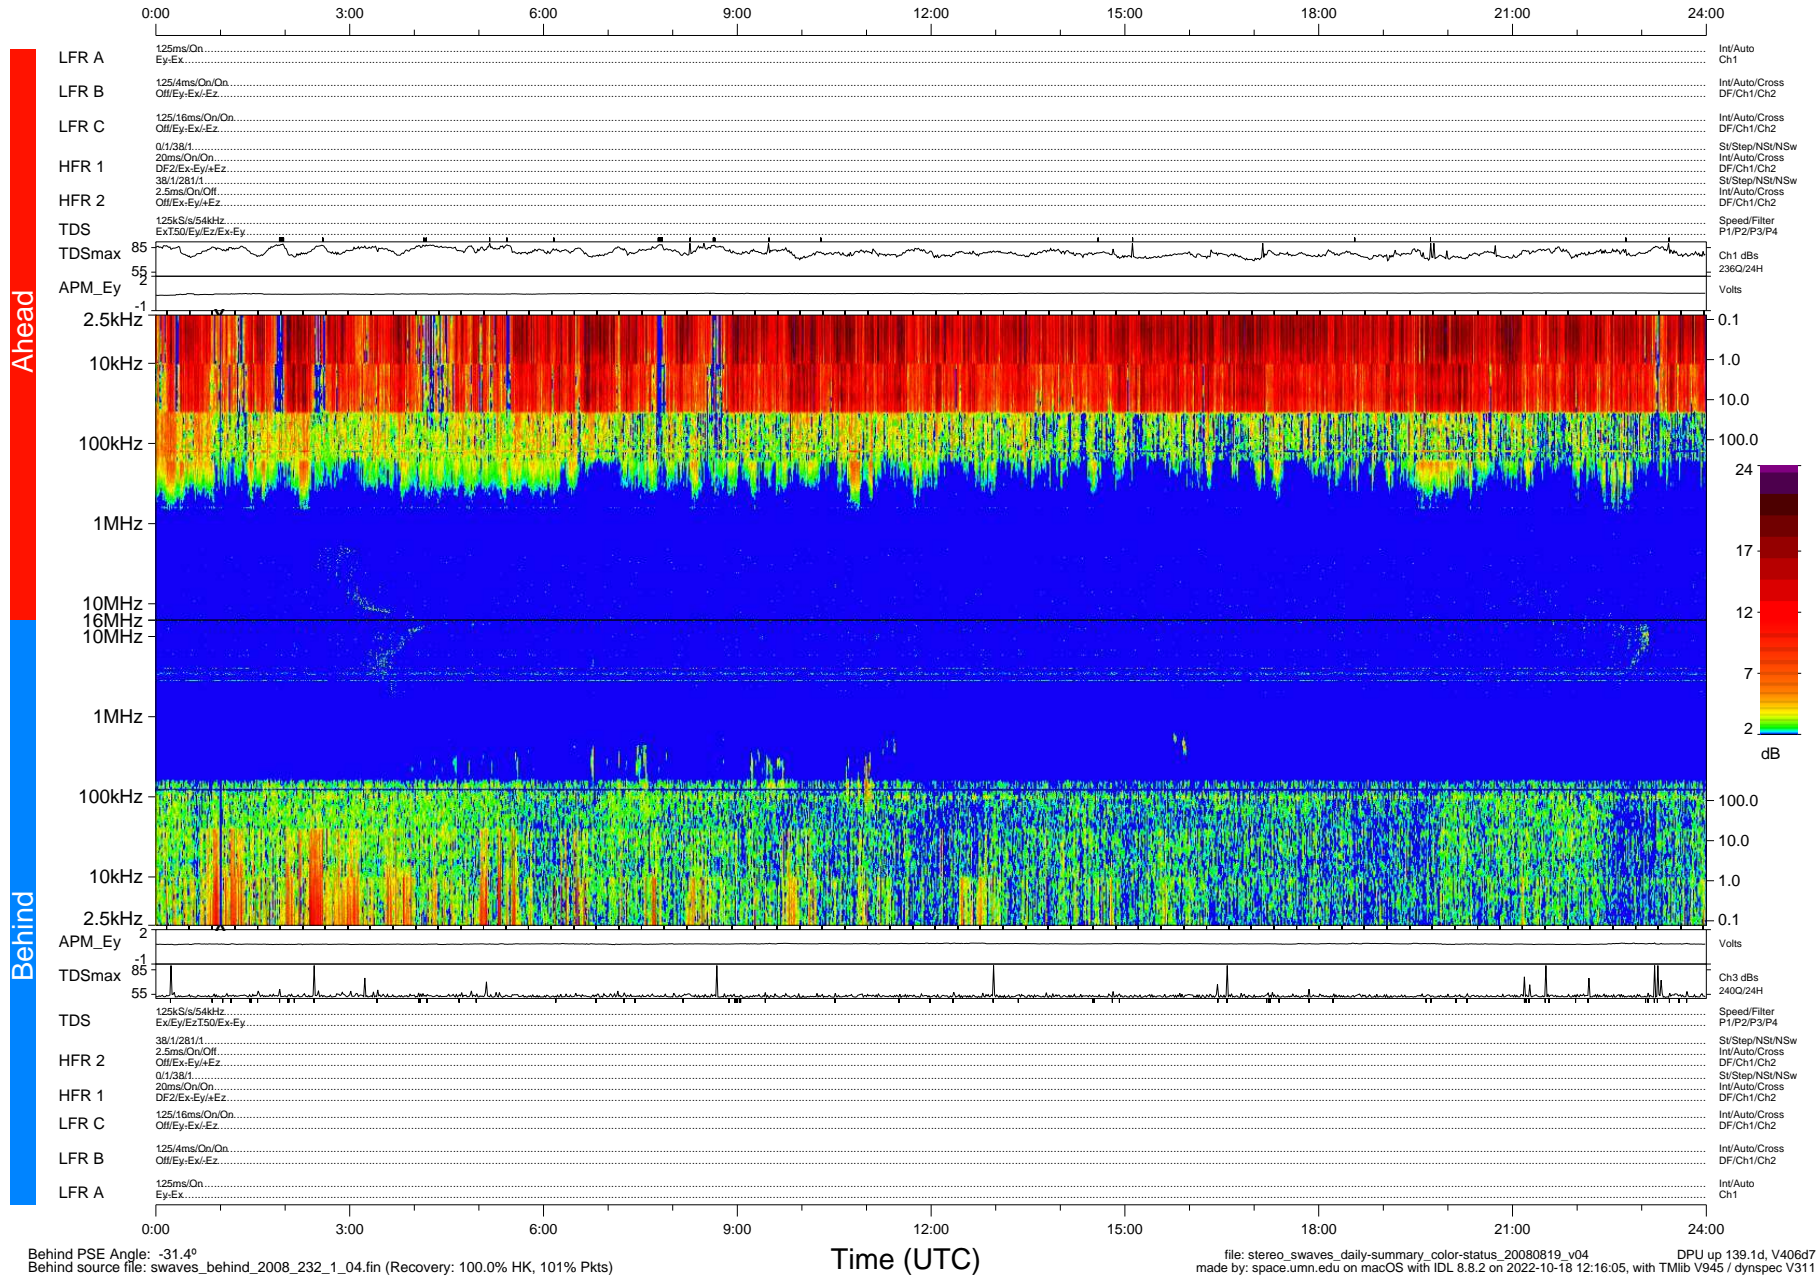

STEREO/WAVES Daily Summary - 19-Aug-2008 (DOY 232)

Ahead source file: swaves_ahead_2008_232_1_04.fin (Recovery: 100.0% HK, 100% Pkts)
Ahead PSE Angle: 36.5°

DPU up 139.4d, V406d6

Behind PSE Angle: -31.4°
Behind source file: swaves_behind_2008_232_1_04.fin (Recovery: 100.0% HK, 101% Pkts)

Time (UTC)